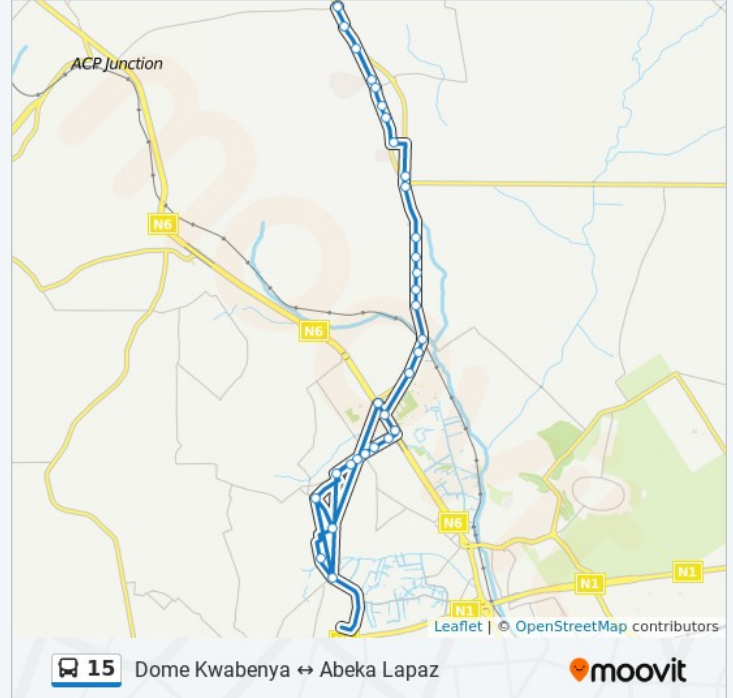

Dome Mobil

Gym

Born Again

Dome New Station

Atomic First

Atomic Second

Stores

Point 1

Point 2

Mosuku Junction

White House

Oscar Junction

Kwabenya Market

Kwabenya

15 bus time schedules and route maps are available in an offline PDF at moovitapp.com. Use the [Moovit App](#) to see live bus times, train schedule or subway schedule, and step-by-step directions for all public transit in Accra.

[About Moovit](#) · [MaaS Solutions](#) · [Supported Countries](#) · [Mooviter Community](#)

© 2023 Moovit - All Rights Reserved

Check Live Arrival Times