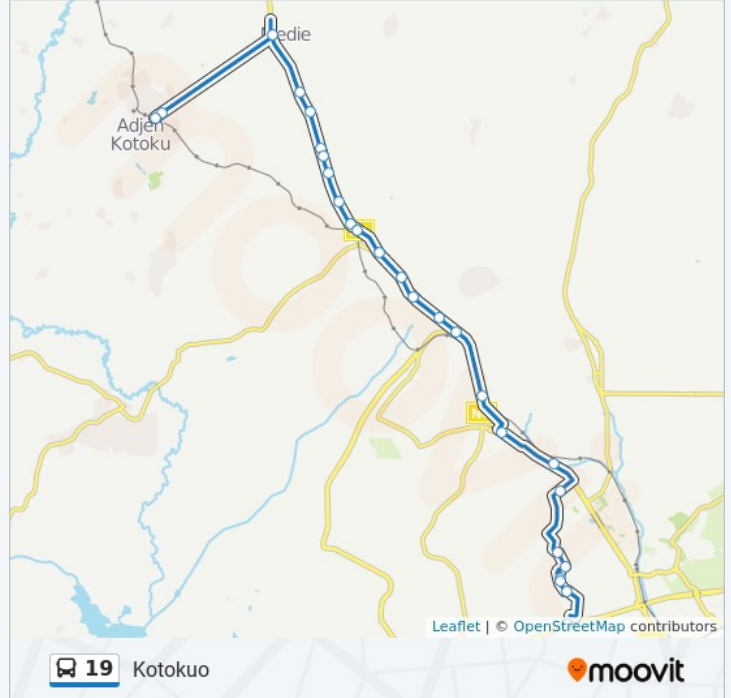

Sarpeiman

Macedonia

Add A Name To the Stop With Junglebus App

Kontunse

Satellite

Medie

School Junction

Kotokou

19 bus time schedules and route maps are available in an offline PDF at moovitapp.com. Use the [Moovit App](#) to see live bus times, train schedule or subway schedule, and step-by-step directions for all public transit in Accra.

[About Moovit](#) • [MaaS Solutions](#) • [Supported Countries](#) • [Mooviter Community](#)

© 2023 Moovit - All Rights Reserved

Check Live Arrival Times