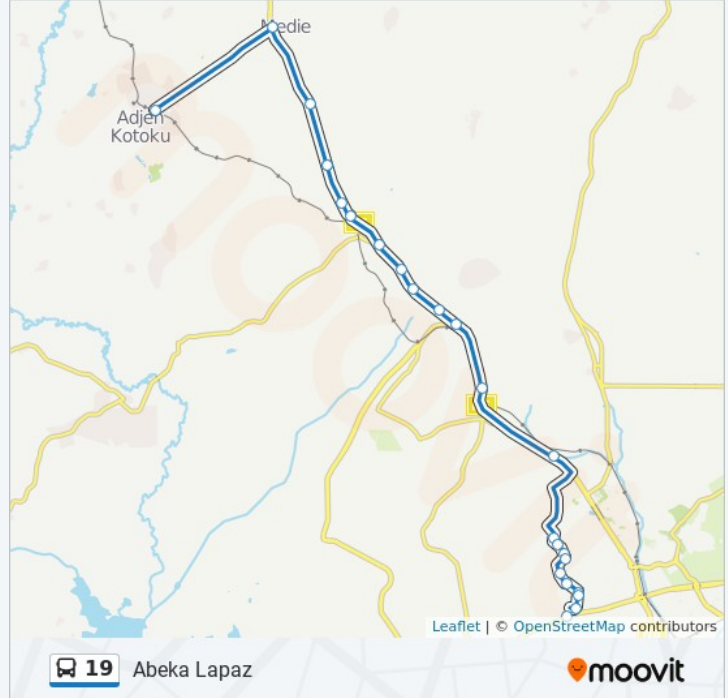

### Direction: Abeka Lapaz

24 stops

[VIEW LINE SCHEDULE](#)

- Kotokou
- Medie
- Kontunse
- Sapeiman
- Sapeiman
- Agya Appiah
- Toman
- Amasaman
- Fusi Junction
- Festus
- Pokuase Junction
- Acp Junction
- John Teye
- Taifa Junction
- T-Junction Down
- Mile 7 T-Junction Top
- Pharmacy
- Family Life
- Fishpond
- High Tension
- Nii Boi Station
- Container

### 19 bus Info

**Direction:** Abeka Lapaz

**Stops:** 24

**Trip Duration:** 61 min

**Line Summary:**

Mtn

Abeka Lapaz

**Direction: Kotokuo**

26 stops

[VIEW LINE SCHEDULE](#)

Abeka Lapaz

High Tension

Fishpond

St. Anthony School

Family Life

Mile 7 T-Junction

Nii Ayi Kushie Street

Taifa Junction

Ofankor Barrier

John Teye

Acp Junction

Pokuase Junction

Festus

Fusi Junction