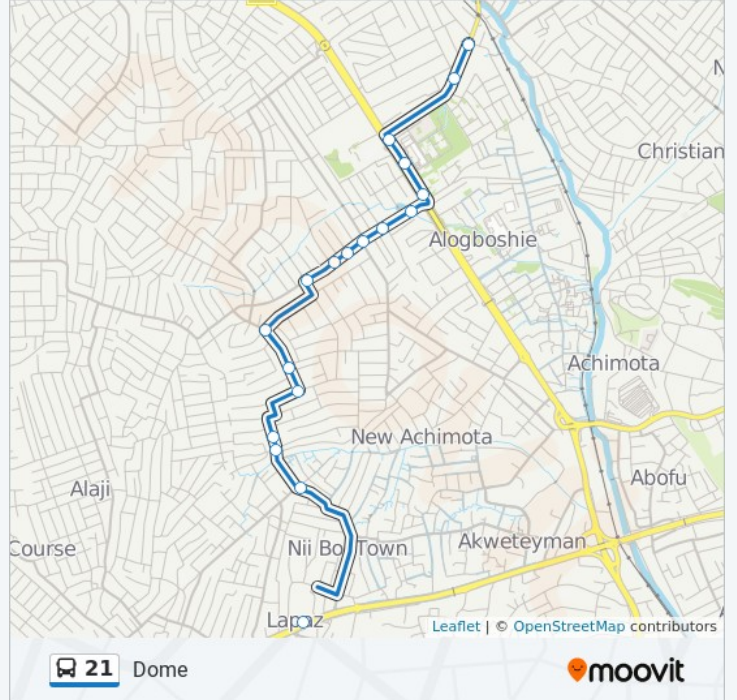

### Direction: Abeka Lapaz

21 stops

[VIEW LINE SCHEDULE](#)

- Dome
- Dome Market
- St. Johns
- Tantra Hills
- Mile 7 Junction
- Presby Junction
- Mile 7 Park
- Jesus And Mary
- Mile 7 Clinic
- Mile 7 T-Junction Top
- School Junction
- Pharmacy
- Family Life
- Fishpond
- Alhadji No Front
- High Tension
- Links Garden
- Nii Boi Station
- Container
- Mtn
- Abeka Lapaz

### Direction: Dome

18 stops

[VIEW LINE SCHEDULE](#)

- Abeka Lapaz
- High Tension
- Fishpond
- St. Anthony School
- Family Life
- Pharmacy
- Mile 7 T-Junction
- Mile 7 Clinic
- Jesus And Mary
- Masalaashi
- Mile 7 Park
- Presby Junction
- Mile 7 Junction
- Best Point
- Achimota Mall
- St. Johns
- Dome Market
- Dome

### 21 bus Time Schedule

Dome Route Timetable:

Sunday	5:00 AM - 9:40 PM
Monday	5:00 AM - 9:40 PM
Tuesday	5:00 AM - 9:40 PM
Wednesday	5:00 AM - 9:40 PM
Thursday	5:00 AM - 9:40 PM
Friday	5:00 AM - 9:40 PM
Saturday	5:00 AM - 9:40 PM

### 21 bus Info

**Direction:** Dome

**Stops:** 18

**Trip Duration:** 26 min

**Line Summary:**

21 bus time schedules and route maps are available in an offline PDF at [moovitapp.com](https://moovitapp.com). Use the [Moovit App](#) to see live bus times, train schedule or subway schedule, and step-by-step directions for all public transit in Accra.