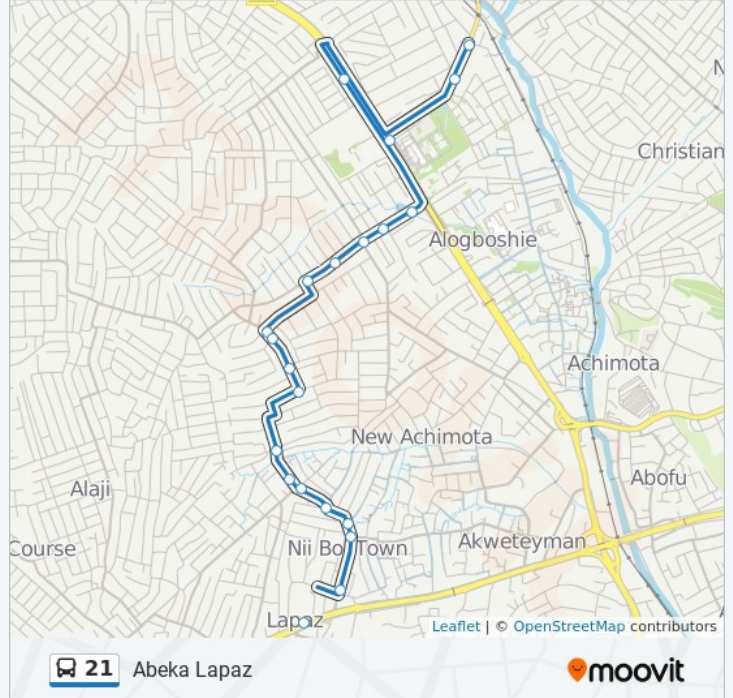

### Direction: Abeka Lapaz

21 stops

[VIEW LINE SCHEDULE](#)

- Dome
- Dome Market
- St. Johns
- Tantra Hills
- Mile 7 Junction
- Presby Junction
- Mile 7 Park
- Jesus And Mary
- Mile 7 Clinic
- Mile 7 T-Junction Top
- School Junction
- Pharmacy
- Family Life
- Fishpond
- Alhadji No Front
- High Tension
- Links Garden
- Nii Boi Station
- Container
- Mtn
- Abeka Lapaz

### 21 bus Time Schedule

Abeka Lapaz Route Timetable:

Sunday	5:00 AM - 9:40 PM
Monday	5:00 AM - 9:40 PM
Tuesday	5:00 AM - 9:40 PM
Wednesday	5:00 AM - 9:40 PM
Thursday	5:00 AM - 9:40 PM
Friday	5:00 AM - 9:40 PM
Saturday	5:00 AM - 9:40 PM

### 21 bus Info

**Direction:** Abeka Lapaz

**Stops:** 21

**Trip Duration:** 33 min

**Line Summary:**

### Direction: Dome

18 stops

[VIEW LINE SCHEDULE](#)

- Abeka Lapaz
- High Tension
- Fishpond
- St. Anthony School
- Family Life
- Pharmacy
- Mile 7 T-Junction
- Mile 7 Clinic
- Jesus And Mary
- Masalaashi
- Mile 7 Park
- Presby Junction
- Mile 7 Junction
- Best Point
- Achimota Mall
- St. Johns
- Dome Market
- Dome