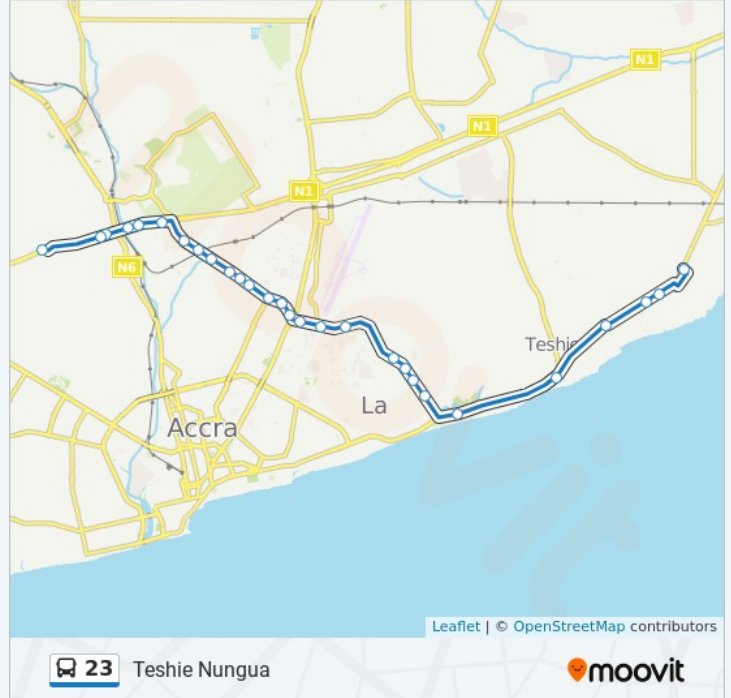

Direction: Abeka Lapaz

25 stops

[VIEW LINE SCHEDULE](#)

- Nungua
- Nungua Barrier
- Washing Bay
- Kpogas
- Signboard
- Junction Wise
- Blue Gate
- Printex
- Manet
- Energy
- Flower Pot
- Vulgunizer
- Accra Mall Roundabout
- Dzorwulu Junction
- Cp
- Abofu
- Achimota Overhead
- Akweteyman
- Fly Top
- Lapaz Market
- Bambolino
- Nii Boi Town Junction

Trade Fair

La Beach Hotel

Kofi Annan

First Junction

Brigade

Cold Store

Nungua

23 bus time schedules and route maps are available in an offline PDF at moovitapp.com. Use the [Moovit App](#) to see live bus times, train schedule or subway schedule, and step-by-step directions for all public transit in Accra.