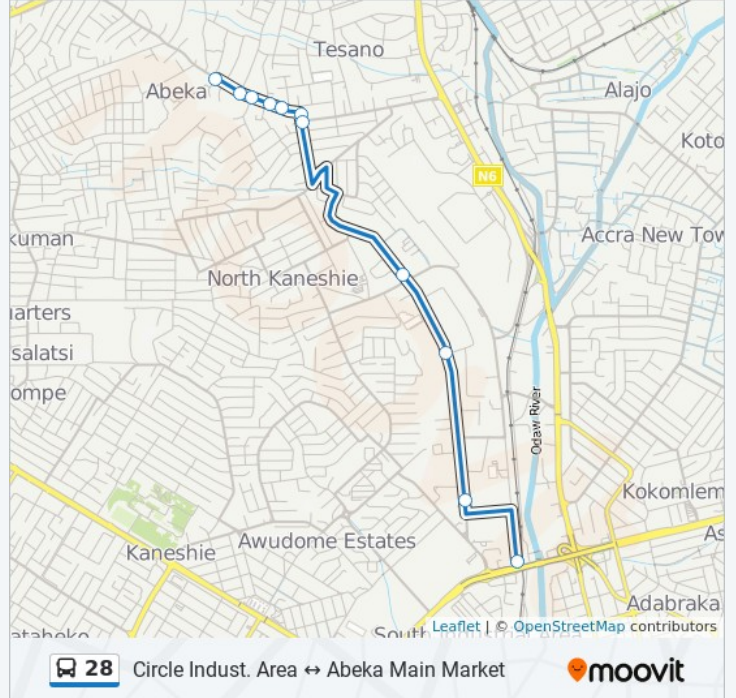

Circle Indust. Area ↔ Abeka Main Market

[View In Website Mode](#)

The 28 bus line (Circle Indust. Area ↔ Abeka Main Market) has 2 routes. For regular weekdays, their operation hours are: (1) Abeka Main Market: 5:00 AM - 9:30 PM (2) Circle Industrial Area: 5:00 AM - 9:30 PM
Use the Moovit App to find the closest 28 bus station near you and find out when is the next 28 bus arriving.

Direction: Abeka Main Market

11 stops

[VIEW LINE SCHEDULE](#)

- Circle Industrial Area
- Fan Milk Junction
- Ashfoam Junction
- Melcom
- Abeka Total
- Total Curve
- Abeka Bcos Junction
- Pnp Junction
- Adom Junction
- Free Pipe
- Abeka Main Market

28 bus Info

Direction: Abeka Main Market

Stops: 11

Trip Duration: 35 min

Line Summary:

Direction: Circle Industrial Area

10 stops

[VIEW LINE SCHEDULE](#)

- Abeka Main Market
- Free Pipe
- Adom Junction
- Pnp Junction
- Abeka Total
- Mesco
- Melcom
- Ashfoam Junction
- Fan Milk Junction
- Circle Industrial Area

28 bus Time Schedule

Circle Industrial Area Route Timetable: