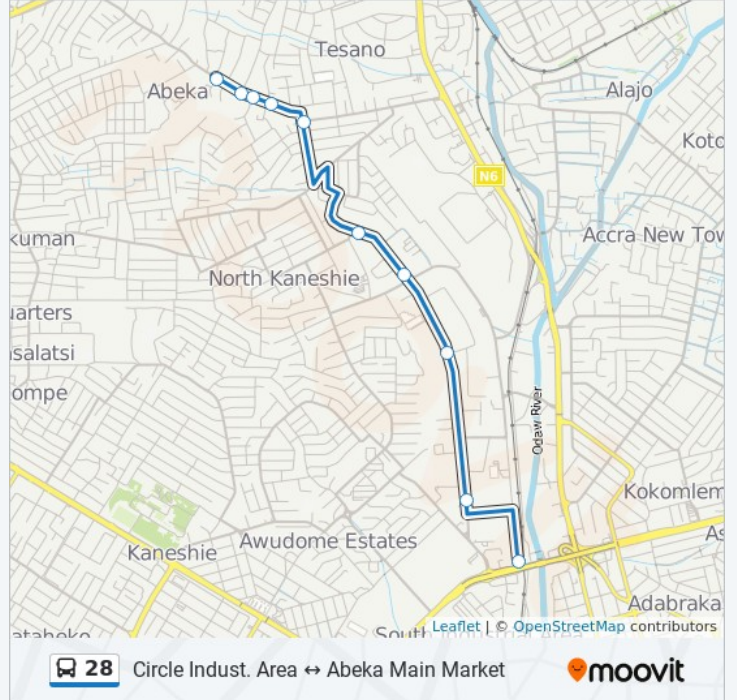

Circle Indust. Area ↔ Abeka Main Market

[View In Website Mode](#)

The 28 bus line (Circle Indust. Area ↔ Abeka Main Market) has 2 routes. For regular weekdays, their operation hours are: (1) Abeka Main Market: 5:00 AM - 9:30 PM (2) Circle Industrial Area: 5:00 AM - 9:30 PM
Use the Moovit App to find the closest 28 bus station near you and find out when is the next 28 bus arriving.

28 bus Info

Direction: Abeka Main Market

Stops: 11

Trip Duration: 35 min

Line Summary:

Direction: Circle Industrial Area

10 stops

[VIEW LINE SCHEDULE](#)

- Abeka Main Market
- Free Pipe
- Adom Junction
- Pnp Junction
- Abeka Total
- Mesco
- Melcom
- Ashfoam Junction
- Fan Milk Junction
- Circle Industrial Area

28 bus Time Schedule

Circle Industrial Area Route Timetable:

28 bus Info

Direction: Circle Industrial Area

Stops: 10

Trip Duration: 25 min

Line Summary:

28 bus time schedules and route maps are available in an offline PDF at moovitapp.com. Use the [Moovit App](#) to see live bus times, train schedule or subway schedule, and step-by-step directions for all public transit in Accra.