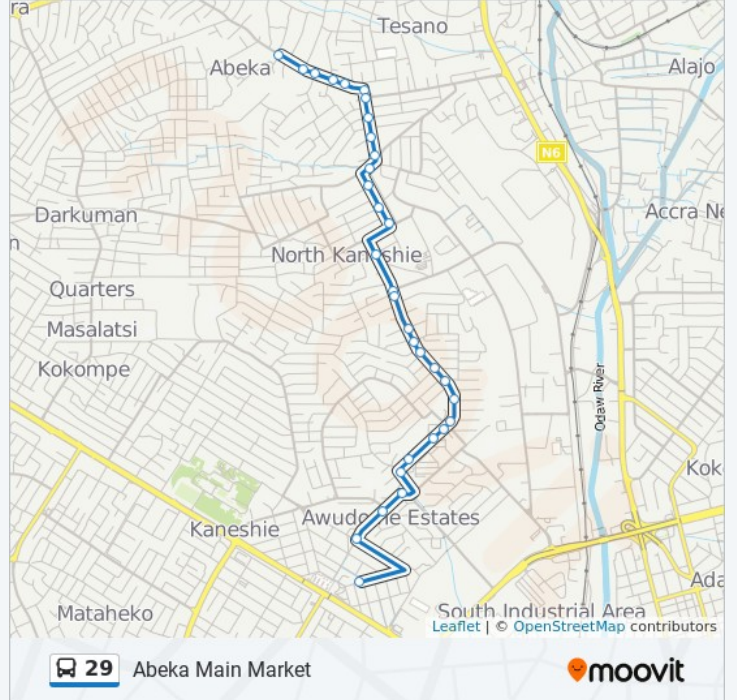

Use the Moovit App to find the closest 29 bus station near you and find out when is the next 29 bus arriving.

Direction: Abeka Main Market

32 stops

[VIEW LINE SCHEDULE](#)

Kaneshie Last Stop

Welfare

Big Boss

29 bus Info

Direction: Abeka Main Market

Stops: 32

Trip Duration: 26 min

Line Summary:

- Washing Bay
- School Junction
- Second
- Abeka Total
- Total Curve
- Abeka Bcos Junction
- Pnp Junction
- Adom Junction
- Free Pipe
- Abeka Main Market

Direction: Kaneshie

28 stops

[VIEW LINE SCHEDULE](#)

- Abeka Main Market
- Free Pipe
- Adom Junction
- Pnp Junction
- Abeka Bcos Junction
- Abeka Total
- Junction
- Souvenir 2nd
- Drug Store
- Sunlight
- Old Stop
- Swanlake
- Masalakyi
- Cpp
- Green Hand
- Obaatanpa
- Pentecost
- St. Theresa's

29 bus Info

Direction: Kaneshie

Stops: 28

Trip Duration: 29 min

Line Summary:

- Picadilly
- Dance Bar
- Ga Mantse
- Kaneshie Polyclinic
- Mother's Inn
- Roundabout
- Big Boss
- Fire Armour
- Welfare
- Kaneshie Last Stop