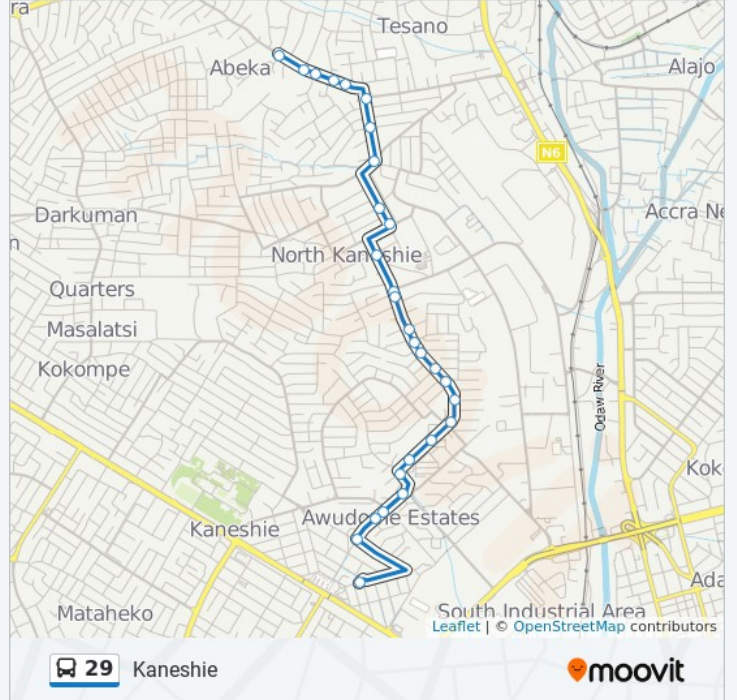

Use the Moovit App to find the closest 29 bus station near you and find out when is the next 29 bus arriving.

Direction: Abeka Main Market

32 stops

[VIEW LINE SCHEDULE](#)

Kaneshie Last Stop

Welfare

Big Boss

Direction: Kaneshie

28 stops

[VIEW LINE SCHEDULE](#)

- Abeka Main Market
- Free Pipe
- Adom Junction
- Pnp Junction
- Abeka Bcos Junction
- Abeka Total
- Junction
- Souvenir 2nd
- Drug Store
- Sunlight
- Old Stop
- Swanlake
- Masalakyi
- Cpp
- Green Hand
- Obaatanpa
- Pentecost
- St. Theresa's

29 bus Info

Direction: Kaneshie

Stops: 28

Trip Duration: 29 min

Line Summary:

- Picadilly
- Dance Bar
- Ga Mantse
- Kaneshie Polyclinic
- Mother's Inn
- Roundabout
- Big Boss
- Fire Armour
- Welfare
- Kaneshie Last Stop

29 bus time schedules and route maps are available in an offline PDF at moovitapp.com. Use the [Moovit App](#) to see live bus times, train schedule or subway schedule, and step-by-step directions for all public transit in Accra.