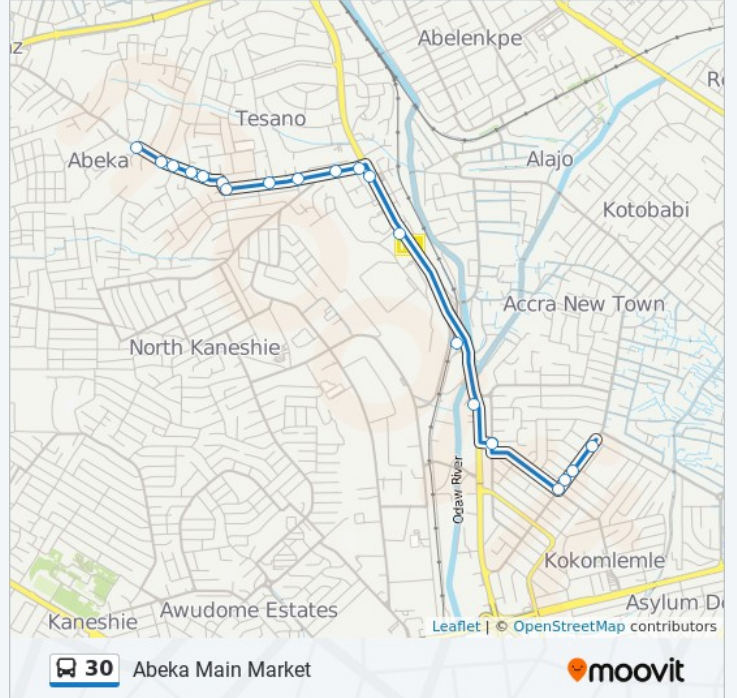

Abeka Main Market

[View In Website Mode](#)

The 30 bus line (Abeka Main Market) has 2 routes. For regular weekdays, their operation hours are:
 (1) Abeka Main Market: 5:00 AM - 9:30 PM (2) Mallam Atta: 5:00 AM - 9:30 PM
 Use the Moovit App to find the closest 30 bus station near you and find out when is the next 30 bus arriving.

Direction: Abeka Main Market

20 stops

[VIEW LINE SCHEDULE](#)

- Mallam Atta
- Asantewaa
- School Junction
- Pro Credit
- Caprice Juntion
- Caprice
- Alajo
- Cat
- Abeka Junction
- Abeka Junction Curve
- Fitting Shop
- Abrantie
- Tesano Gardens
- Total
- Total Curve
- Abeka Bcos Junction
- Pnp Junction
- Adom Junction
- Free Pipe
- Abeka Main Market

30 bus Info

Direction: Abeka Main Market

Stops: 20

Trip Duration: 28 min

Line Summary:

Direction: Mallam Atta

20 stops

[VIEW LINE SCHEDULE](#)

- Abeka Lapaz (Nii Boi)
- Bambolino
- Lapaz Market
- Fly Top
- Suzzy's Inn
- Akweteyman
- Total
- Tesano
- Abeka Junction
- Cat
- Alajo
- Caprice
- Olympic Junction
- Roman Junction
- School Junction
- Lapaz Station
- College
- New Town