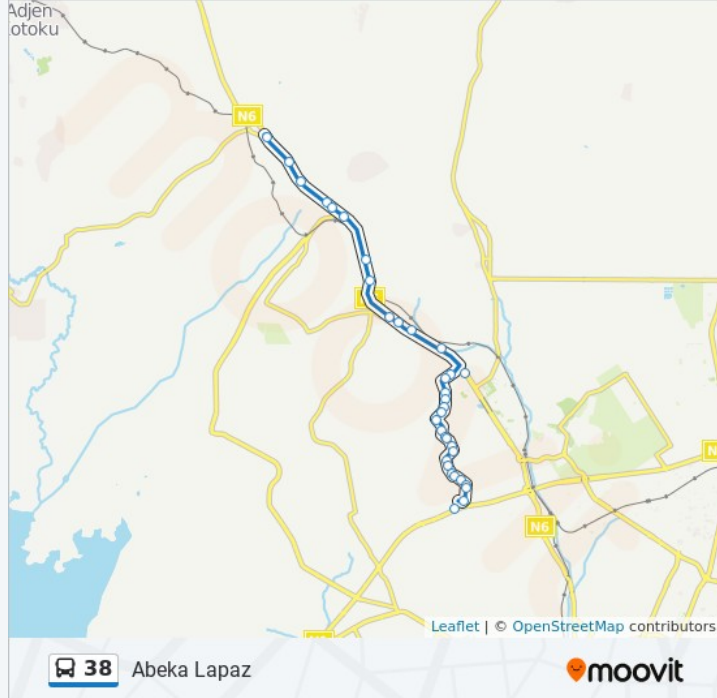

38 bus Info

Direction: Abeka Lapaz

Stops: 34

Trip Duration: 40 min

Line Summary:

School Junction

Pharmacy

Family Life

Abeka Lapaz

Direction: Amasaman

19 stops

[VIEW LINE SCHEDULE](#)

Abeka Lapaz

Abc Junction

Mile 7

Best Point

Achimota Mall

St. Johns

St John's Second

Tantra Hills

Taifa Junction

Spot M

Income Tax

Ofankor Barrier

38 bus Info

Direction: Amasaman

Stops: 19

Trip Duration: 49 min

Line Summary:

Fusi Junction

Amasaman

38 bus time schedules and route maps are available in an offline PDF at moovitapp.com. Use the [Moovit App](#) to see live bus times, train schedule or subway schedule, and step-by-step directions for all public transit in Accra.