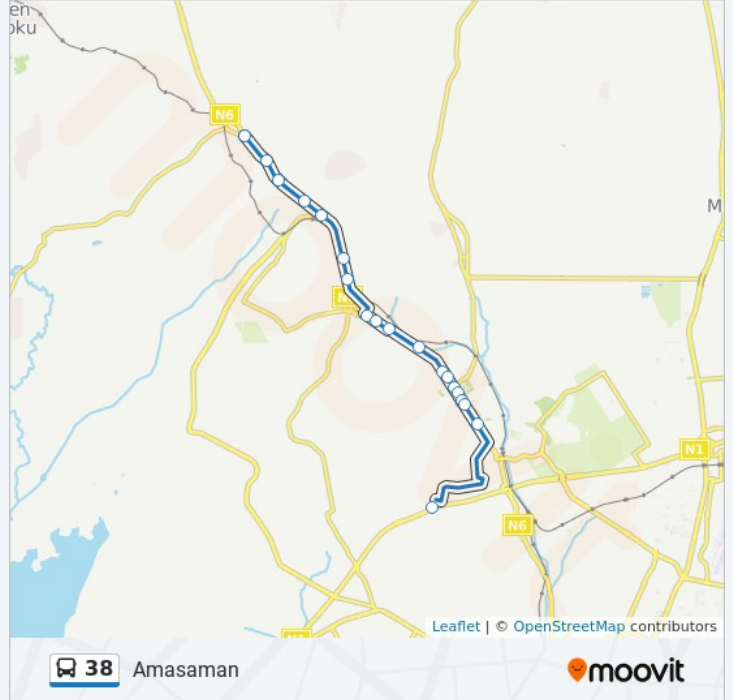

38 bus Info

Direction: Abeka Lapaz

Stops: 34

Trip Duration: 40 min

Line Summary:

School Junction

Pharmacy

Family Life

Abeka Lapaz

Direction: Amasaman

19 stops

[VIEW LINE SCHEDULE](#)

Abeka Lapaz

Abc Junction

Mile 7

Best Point

38 bus Info

Direction: Amasaman

Stops: 19

Trip Duration: 49 min

Line Summary:

Fusi Junction

Amasaman

38 bus time schedules and route maps are available in an offline PDF at moovitapp.com. Use the [Moovit App](#) to see live bus times, train schedule or subway schedule, and step-by-step directions for all public transit in Accra.