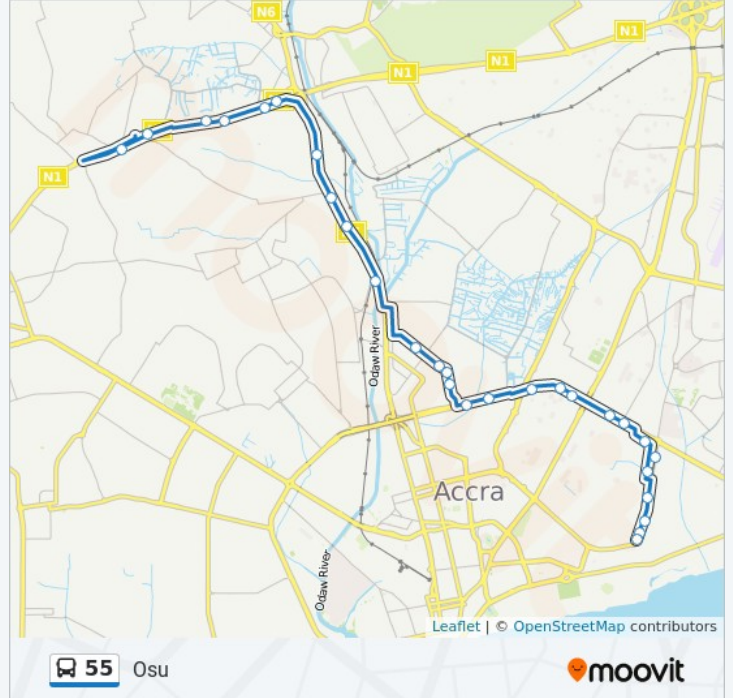

Direction: Abeka Lapaz

16 stops

[VIEW LINE SCHEDULE](#)

Osu
Ridge Hospital
Mental
Cathedral
Caprice Juntion
Alajo
Abeka Junction
Tesano Police Station
Tesano
Total
Akweteyman
Fly Top
Lapaz Market
Bambolino
Pokuase-Amasaman Station
Abeka Lapaz

55 bus Info

Direction: Osu

Stops: 28

Trip Duration: 54 min

Line Summary:

Gbc Second

Police Headquarters

Fire Service

Danquah

Afridom

Ssnit

Papaye

Osu Shell

Presby School Junction

Osu

55 bus time schedules and route maps are available in an offline PDF at moovitapp.com. Use the [Moovit App](#) to see live bus times, train schedule or subway schedule, and step-by-step directions for all public transit in Accra.