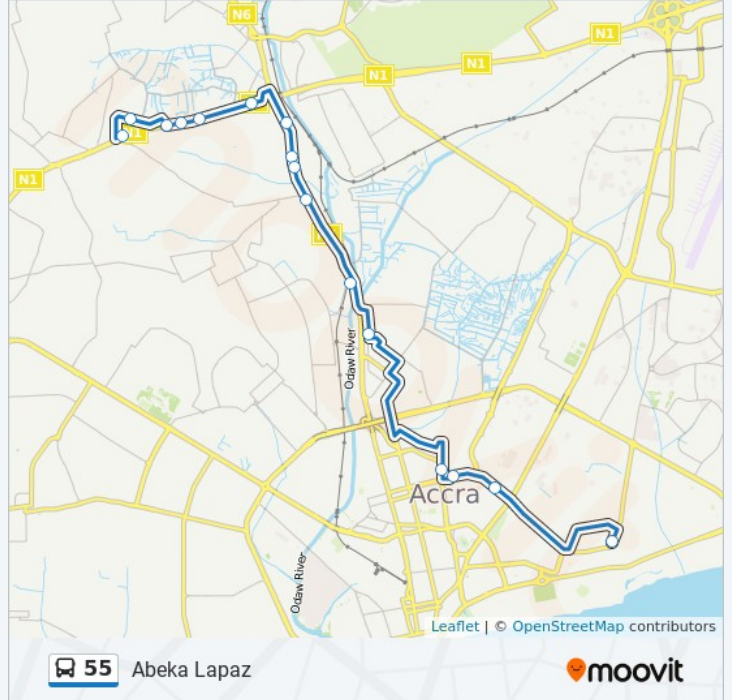

 55

Abeka Lapaz

[View In Website Mode](#)

The 55 bus line (Abeka Lapaz) has 2 routes. For regular weekdays, their operation hours are:

(1) Abeka Lapaz: 5:00 AM - 9:30 PM(2) Osu: 5:00 AM - 9:30 PM

Use the Moovit App to find the closest 55 bus station near you and find out when is the next 55 bus arriving.

Direction: Abeka Lapaz

16 stops

[VIEW LINE SCHEDULE](#)

Osu
Ridge Hospital
Mental
Cathedral
Caprice Juntion
Alajo
Abeka Junction
Tesano Police Station
Tesano
Total
Akweteyman
Fly Top
Lapaz Market
Bambolino
Pokuase-Amasaman Station
Abeka Lapaz

55 bus Time Schedule

Abeka Lapaz Route Timetable:

| | |
|-----------|-------------------|
| Sunday | 5:00 AM - 9:30 PM |
| Monday | 5:00 AM - 9:30 PM |
| Tuesday | 5:00 AM - 9:30 PM |
| Wednesday | 5:00 AM - 9:30 PM |
| Thursday | 5:00 AM - 9:30 PM |
| Friday | 5:00 AM - 9:30 PM |
| Saturday | 5:00 AM - 9:30 PM |

55 bus Info

Direction: Abeka Lapaz

Stops: 16

Trip Duration: 61 min

Line Summary:

Direction: Osu

28 stops

[VIEW LINE SCHEDULE](#)