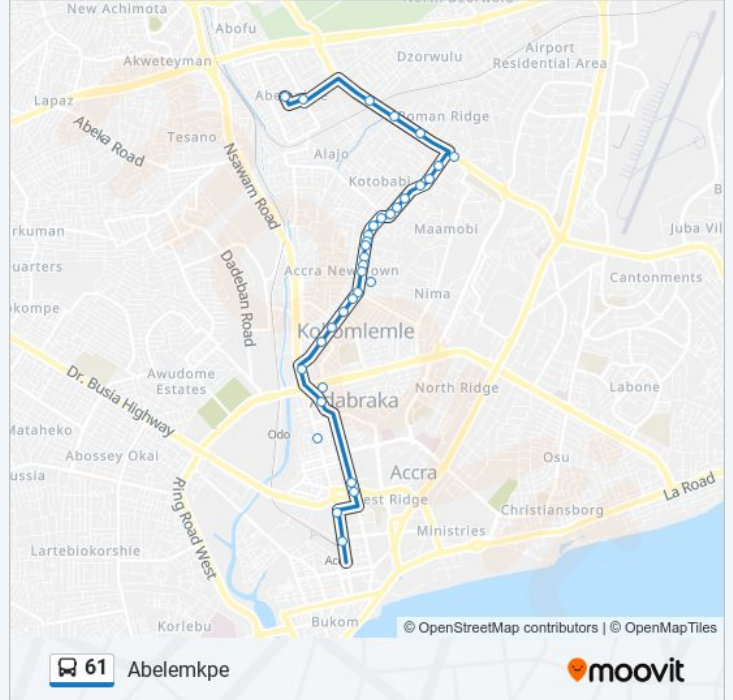

Direction: Abelemkpe

34 stops

[VIEW LINE SCHEDULE](#)

- Accra Utc
- Kingsway
- Starlite
- Champion
- Adabraka Market
- Mr. Biggs
- Circle
- Circle Post Office
- Sadisco
- Fidelity
- Asantewaa
- Mallam Atta
- Nima Junction
- College
- Ghana Commercial Bank
- Newtown Total
- Accra New Town (37 Station)
- Agbadinar
- Master Chef
- Five Five
- Nkansah Gyan
- Taxi Rank

61 bus Info

Direction: Abelemkpe

Stops: 34

Trip Duration: 43 min

Line Summary:

Kotobabi Police Station

Vulcanizer

Abavana

Club 1000

Top Class

Pig Farm

Pig Farm Junction

Roman Ridge

Ebony

Dzorwulu Junction

Abelenkpe Curve

Abelenkpe

Direction: Accra

47 stops

[VIEW LINE SCHEDULE](#)

Abelenkpe

Abelenkpe Curve

Abelenkpe Fire Station

Railway