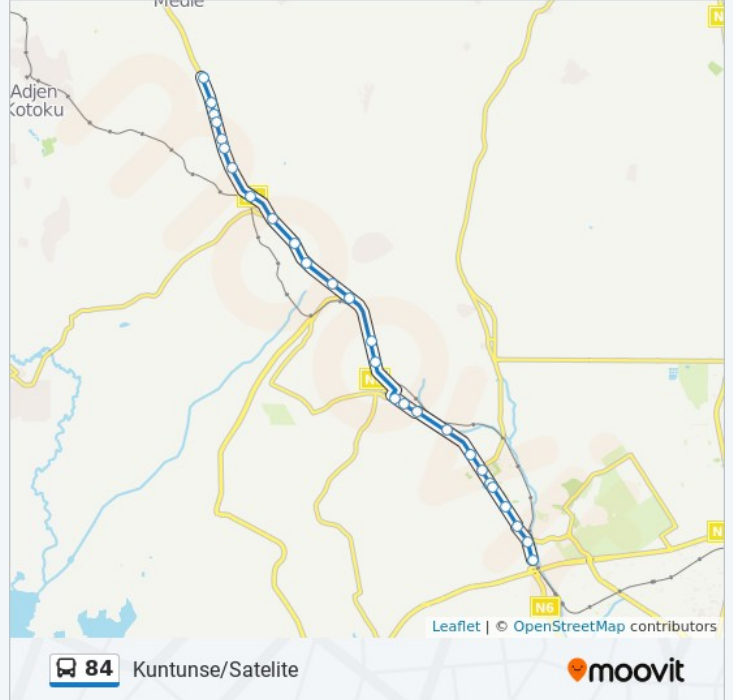

27 stops

[VIEW LINE SCHEDULE](#)

Achimota Old Station

Achimota Overhead

Neoplan

Abc Junction

Mile 7

Best Point

**84 bus Info**

**Direction:** Kuntunse/Satellite

**Stops:** 27

**Trip Duration:** 40 min

**Line Summary:**

Amasaman

Puma

Shikpontele

Add A Name To the Stop With Junglebus App

Sarpeiman

Macedonia

Add A Name To the Stop With Junglebus App

Pobiman

Kontunse

84 bus time schedules and route maps are available in an offline PDF at [moovitapp.com](https://moovitapp.com). Use the [Moovit App](#) to see live bus times, train schedule or subway schedule, and step-by-step directions for all public transit in Accra.