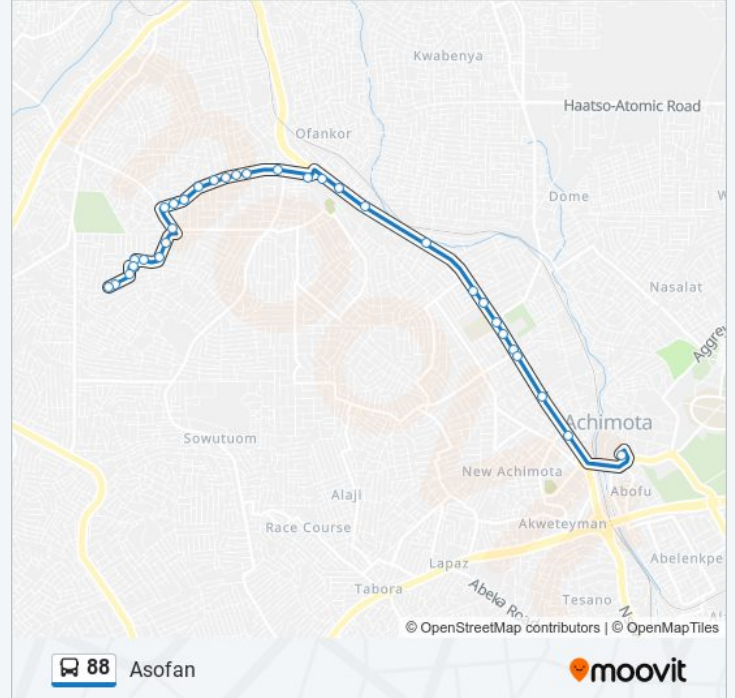

**Direction: Achimota**

24 stops

[VIEW LINE SCHEDULE](#)

- Asofan New Station
- Royco
- Pentecost Station
- Curve
- Asofan Block Factory
- Chairman
- Jojo Water
- Asofan Old Station
- Asofan School Juntion
- Presby
- Soldier Line
- Market
- Phobia
- Ofankor Taxi Rank
- Income Tax
- Spot M
- Taifa Junction
- Tantra Hills
- St. Johns
- Mile 7
- Abc Junction
- Neoplan

**88 bus Info**

**Direction:** Asofan

**Stops:** 32

**Trip Duration:** 63 min

**Line Summary:**

Soldier Line

Abodwe Se

Presby

Asofan School Juntion

Asofan Old Station

Jojo Water

Chairman

Asofan Block Factory

Transformer

Curve

Pentecost Station

Abe Asi

Royco

Asofan New Station

88 bus time schedules and route maps are available in an offline PDF at [moovitapp.com](https://moovitapp.com). Use the Moovit App to see live bus times, train schedule or subway schedule, and step-by-step directions for all public transit in Accra.