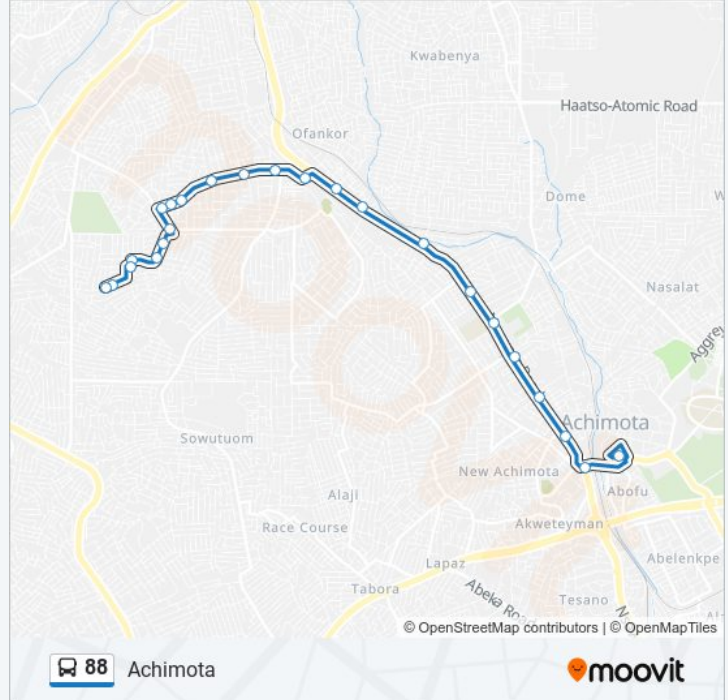

**Direction: Achimota**

24 stops

[VIEW LINE SCHEDULE](#)

- Asofan New Station
- Royco
- Pentecost Station
- Curve
- Asofan Block Factory
- Chairman
- Jojo Water
- Asofan Old Station
- Asofan School Juntion
- Presby
- Soldier Line
- Market
- Phobia
- Ofankor Taxi Rank
- Income Tax
- Spot M
- Taifa Junction
- Tantra Hills
- St. Johns
- Mile 7
- Abc Junction
- Neoplan

**88 bus Time Schedule**

Achimota Route Timetable:

Sunday	05:00 - 21:40
Monday	05:00 - 21:40
Tuesday	05:00 - 21:40
Wednesday	05:00 - 21:40
Thursday	05:00 - 21:40
Friday	05:00 - 21:40
Saturday	05:00 - 21:40

**88 bus Info**

**Direction:** Achimota

**Stops:** 24

**Trip Duration:** 67 min

**Line Summary:**

Achimota Overhead

Achimota New Station

**Direction: Asofan**

32 stops

[VIEW LINE SCHEDULE](#)

Achimota New Station

Neoplan

Abc Junction

Mile 7

Best Point

Achimota Mall