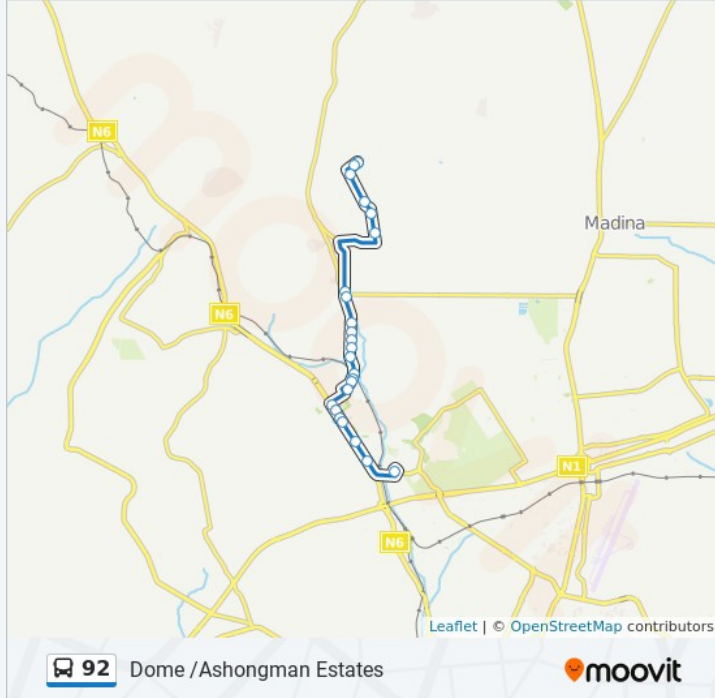

92 bus Info

Direction: Achimota

Stops: 24

Trip Duration: 63 min

Line Summary:

Achimota Overhead

Achimota New Station

Direction: Dome /Ashongman Estates

24 stops

[VIEW LINE SCHEDULE](#)

Achimota New Station

Neoplan

Abc Junction

Mile 7

Best Point

Achimota Mall

92 bus Info

Direction: Dome /Ashongman Estates

Stops: 24

Trip Duration: 51 min

Line Summary:

Brigde

Melcom

Lotto Kiosk

Presby

School Junction

Dome / Ashongman Estates

92 bus time schedules and route maps are available in an offline PDF at moovitapp.com. Use the [Moovit App](#) to see live bus times, train schedule or subway schedule, and step-by-step directions for all public transit in Accra.