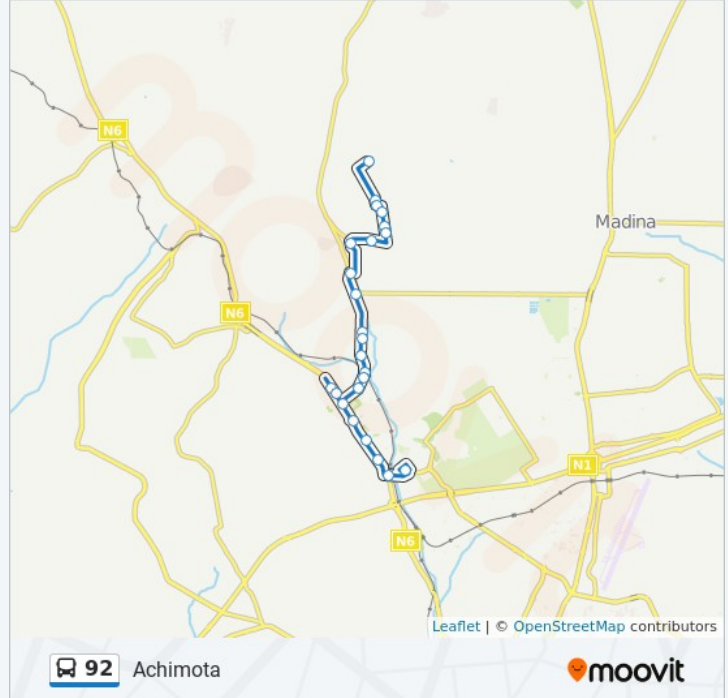

92 bus Info

Direction: Achimota

Stops: 24

Trip Duration: 63 min

Line Summary:

Achimota Overhead

Achimota New Station

Direction: Dome /Ashongman Estates

24 stops

[VIEW LINE SCHEDULE](#)

Achimota New Station

Neoplan

Abc Junction

Mile 7

Best Point

Achimota Mall