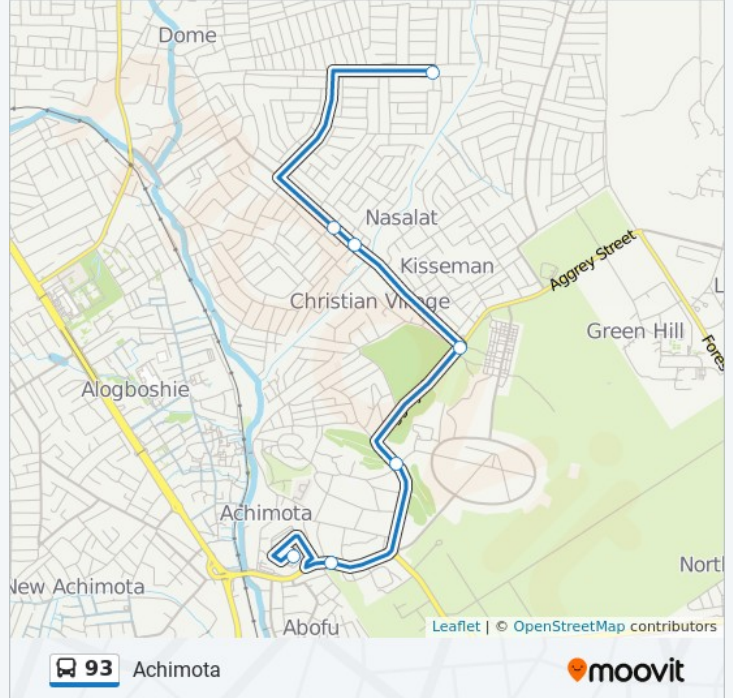

Direction: Achimota

7 stops

[VIEW LINE SCHEDULE](#)

Dome Pillar 2

Container

Parakuo

Christian Village Junction

Achimota Hospital

Six Pillars

Achimota New Station

93 bus Time Schedule

Achimota Route Timetable:

Sunday	5:00 AM - 9:50 PM
Monday	5:00 AM - 9:50 PM
Tuesday	5:00 AM - 9:50 PM
Wednesday	5:00 AM - 9:50 PM
Thursday	5:00 AM - 9:50 PM
Friday	5:00 AM - 9:50 PM
Saturday	5:00 AM - 9:50 PM

93 bus Info

Direction: Achimota

Stops: 7

Trip Duration: 34 min

Line Summary:

Direction: Dome Pillar 2

7 stops

[VIEW LINE SCHEDULE](#)

Achimota New Station

Achimota Club House

Pwd

Achimota Hospital

Golf Park

Parakuo

Dome Pillar 2

93 bus Time Schedule