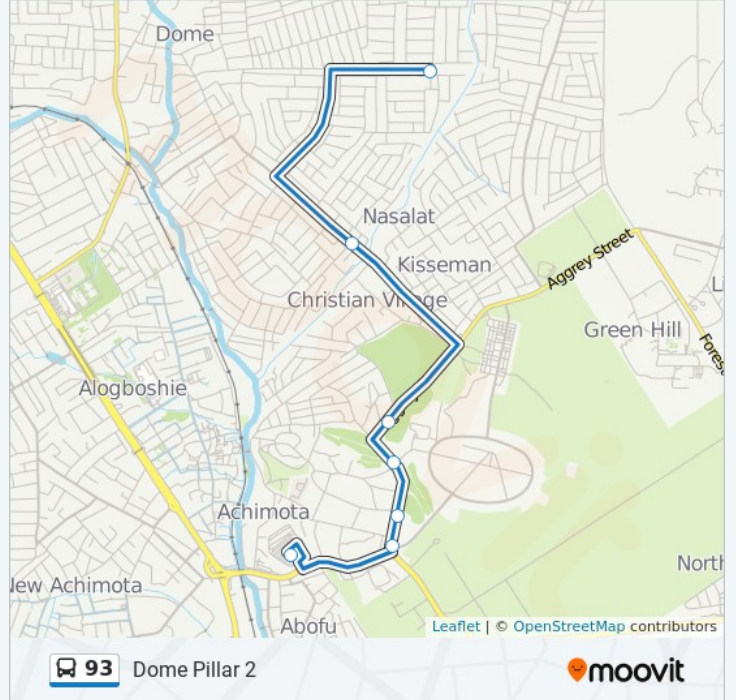

Direction: Achimota

7 stops

[VIEW LINE SCHEDULE](#)

Dome Pillar 2

Container

Parakuo

Christian Village Junction

Achimota Hospital

Achimota New Station

Achimota Club House

Pwd

Achimota Hospital

Golf Park

Parakuo

Dome Pillar 2

93 bus Time Schedule

Dome Pillar 2 Route Timetable:

Sunday	5:00 AM - 9:50 PM
Monday	5:00 AM - 9:50 PM
Tuesday	5:00 AM - 9:50 PM
Wednesday	5:00 AM - 9:50 PM
Thursday	5:00 AM - 9:50 PM
Friday	5:00 AM - 9:50 PM
Saturday	5:00 AM - 9:50 PM

93 bus Info

Direction: Dome Pillar 2

Stops: 7

Trip Duration: 21 min

Line Summary:

93 bus time schedules and route maps are available in an offline PDF at moovitapp.com. Use the [Moovit App](#) to see live bus times, train schedule or subway schedule, and step-by-step directions for all public transit in Accra.