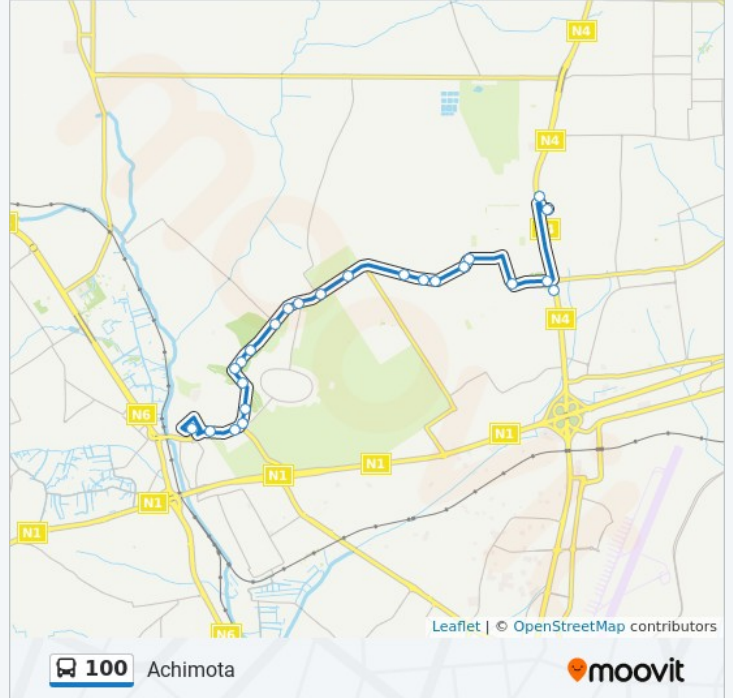

Direction: Achimota

24 stops

[VIEW LINE SCHEDULE](#)

Legon Station
Legon Second
Okponglo
Legon
Okponglo Roundabout
Legon Primary School
University Primary Roundabout
Ayido
18
Legon Barrier
Gimpa
Forestry Commission
Pure Fire
Kisseman Junction
Christian Village Junction
Polo
Golf Park
Achimota Hospital Curve
Achimota Hospital
Pwd
Achimota Club House
Achimota Police Station Curve

100 bus Info

Direction: Achimota

Stops: 24

Trip Duration: 28 min

Line Summary:

Six Pillars

Achimota New Station

Direction: Legon Station

22 stops

[VIEW LINE SCHEDULE](#)

Achimota New Station

Achimota Club House

Pwd

Achimota Hospital

Golf Park

Polo