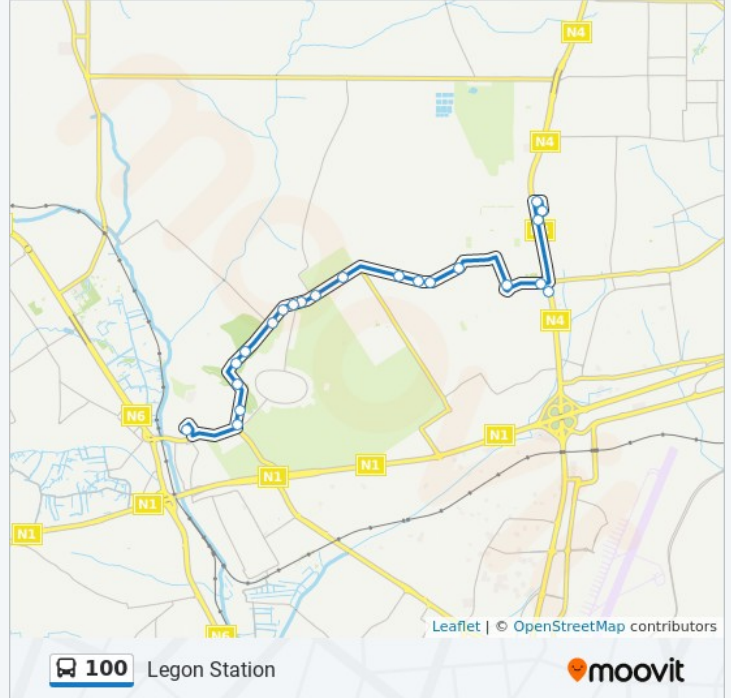

Direction: Achimota

24 stops

[VIEW LINE SCHEDULE](#)

Legon Station
Legon Second
Okponglo
Legon
Okponglo Roundabout
Legon Primary School
University Primary Roundabout
Ayido
18
Legon Barrier
Gimpa
Forestry Commission
Pure Fire
Kisseman Junction
Christian Village Junction
Polo
Golf Park
Achimota Hospital Curve
Achimota Hospital
Pwd
Achimota Club House
Achimota Police Station Curve

22 stops

[VIEW LINE SCHEDULE](#)

Achimota New Station

Achimota Club House

Pwd

Achimota Hospital

Golf Park

Polo

100 bus Info

Direction: Legon Station

Stops: 22

Trip Duration: 30 min

Line Summary:

Okponglo

Legon First

Legon Police Station

Legon Station

100 bus time schedules and route maps are available in an offline PDF at moovitapp.com. Use the [Moovit App](#) to see live bus times, train schedule or subway schedule, and step-by-step directions for all public transit in Accra.