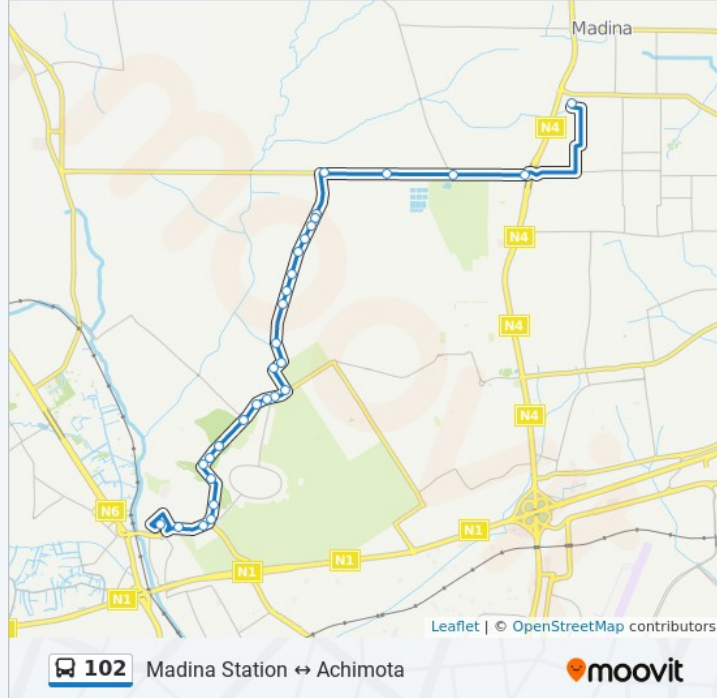

Use the Moovit App to find the closest 102 bus station near you and find out when is the next 102 bus arriving.

Direction: Achimota

30 stops

[VIEW LINE SCHEDULE](#)

- Madina
- Atomic Junction
- Agbogba Junction
- Supermarket
- Haatso Junction
- Barrier
- Post Box
- Pharmacy
- Flower Pot
- Clinic/ Police Container
- Communication
- Sign Board
- Westlands Junction
- Bridge
- 1st Curve
- 2nd Curve
- Gimpa Junction
- Airways Junction
- Pure Fire
- Kisseman Junction
- Christian Village Junction
- Polo

102 bus Info

Direction: Achimota
Stops: 30
Trip Duration: 69 min
Line Summary:

Golf Park

Achimota Hospital Curve

Achimota Hospital

Pwd

Achimota Club House

Achimota Police Station Curve

Six Pillars

Achimota New Station

Direction: Madina Station

17 stops

[VIEW LINE SCHEDULE](#)

Achimota New Station

Achimota Club House

Pwd

Achimota Hospital

Golf Park

Polo

Christian Village

Kisseman Junction

Pure Fire

Airways Junction

Westlands Junction