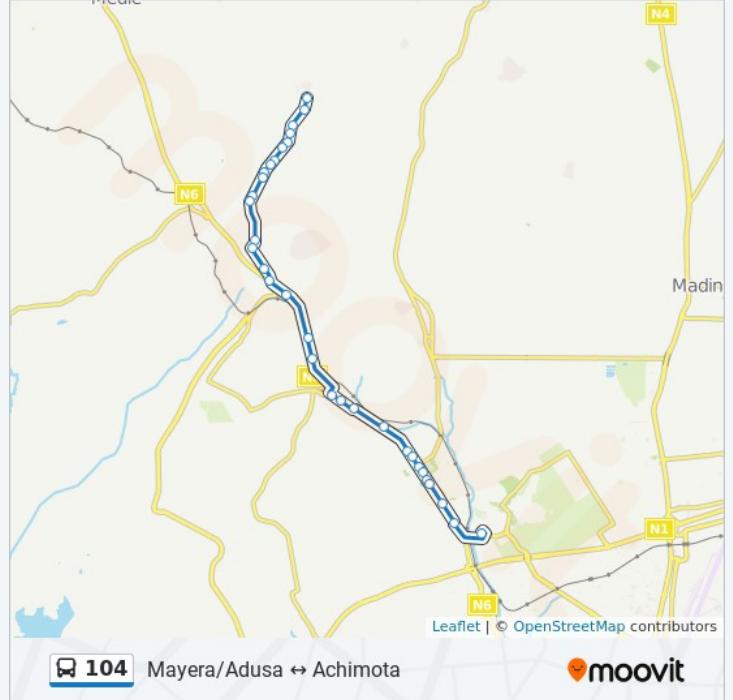

 104

Mayera/Adusa ↔ Achimota

[View In Website Mode](#)

The 104 bus line (Mayera/Adusa ↔ Achimota) has 2 routes. For regular weekdays, their operation hours are:

(1) Achimota: 5:00 AM - 9:30 PM (2) Mayera/Adusa: 5:00 AM - 9:30 PM

Use the Moovit App to find the closest 104 bus station near you and find out when is the next 104 bus arriving.

Direction: Achimota

32 stops

[VIEW LINE SCHEDULE](#)

- Mayera/Adusa
- Adusah Quarters
- Adusah Block Factory
- Okaiman Junction
- Mayera Market
- Fase Junction
- Osofo Ama
- New Life
- Agbodji
- Alosa
- Afiaman Pamprom
- Thank You Jesus
- Quarters Junction
- Pokuase Agric
- Pokuase Old Station
- Pokuase New Station
- Pokuase Junction
- Pokuase Junction Main Road
- Acp Junction
- Agya Herbal
- John Teye
- Ofankor Barrier

Direction: Mayera/Adusa

32 stops

[VIEW LINE SCHEDULE](#)

Achimota New Station
 Neoplan
 Abc Junction
 Mile 7
 Best Point
 Achimota Mall
 St. Johns
 St John's Second
 Tantra Hills
 Taifa Junction
 Spot M
 Income Tax
 Ofankor Barrier
 John Teye
 Agya Herbal
 Acp Junction
 Pokuase Junction
 Pokuase Old Station

104 bus Info

Direction: Mayera/Adusa

Stops: 32

Trip Duration: 60 min

Line Summary:

Pokuase Agric
Quarters Junction
Thank You Jesus
Afiaman Pamprom
White House
Alosa
Agbodji
New Life
Osofo Ama
Fase Junction
Mayera Market
Okaiman Junction
Adusah Quarters
Mayera/Adusa