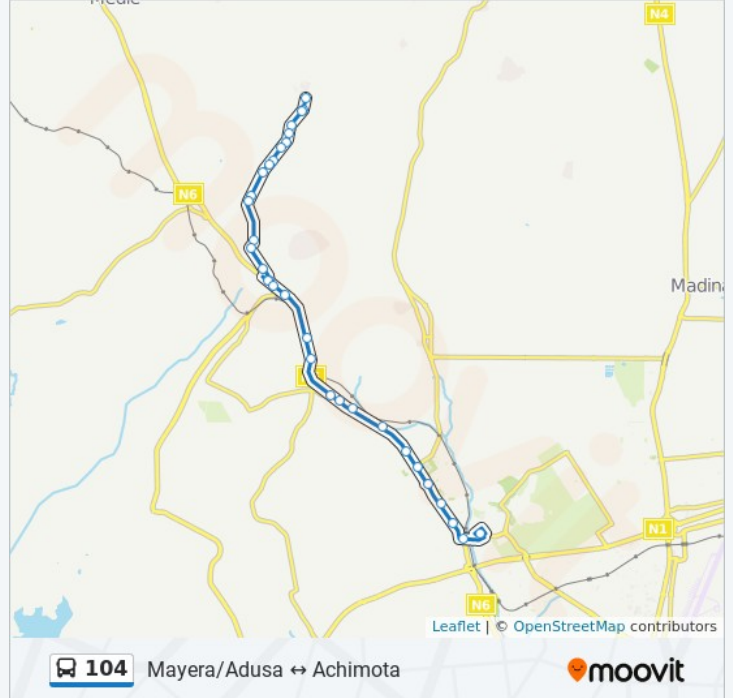

 104

Mayera/Adusa ↔ Achimota

[View In Website Mode](#)

The 104 bus line (Mayera/Adusa ↔ Achimota) has 2 routes. For regular weekdays, their operation hours are:

(1) Achimota: 5:00 AM - 9:30 PM (2) Mayera/Adusa: 5:00 AM - 9:30 PM

Use the Moovit App to find the closest 104 bus station near you and find out when is the next 104 bus arriving.

Direction: Achimota

32 stops

[VIEW LINE SCHEDULE](#)

- Mayera/Adusa
- Adusah Quarters
- Adusah Block Factory
- Okaiman Junction
- Mayera Market
- Fase Junction
- Osofo Ama
- New Life
- Agbodji
- Alosa
- Afiaman Pamprom
- Thank You Jesus
- Quarters Junction
- Pokuase Agric
- Pokuase Old Station
- Pokuase New Station
- Pokuase Junction
- Pokuase Junction Main Road
- Acp Junction
- Agya Herbal
- John Teye
- Ofankor Barrier

104 bus Info

Direction: Achimota

Stops: 32

Trip Duration: 49 min

Line Summary:

Income Tax
 Spot M
 Taifa Junction
 Tantra Hills
 St. Johns
 Mile 7
 Abc Junction
 Neoplan
 Achimota Overhead
 Achimota New Station

Direction: Mayera/Adusa

32 stops

[VIEW LINE SCHEDULE](#)

Achimota New Station
 Neoplan
 Abc Junction
 Mile 7
 Best Point
 Achimota Mall
 St. Johns
 St John's Second
 Tantra Hills
 Taifa Junction
 Spot M
 Income Tax
 Ofankor Barrier
 John Teye
 Agya Herbal
 Acp Junction
 Pokuase Junction
 Pokuase Old Station