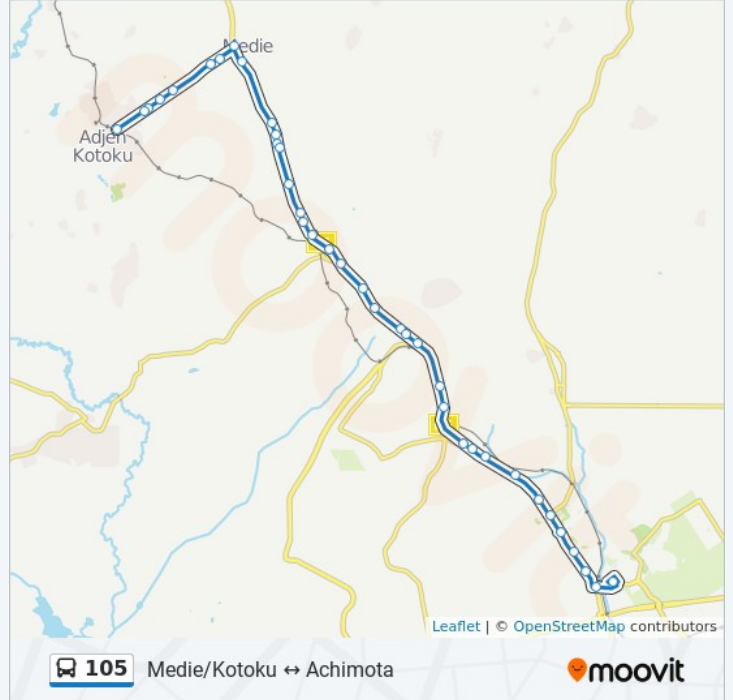

105 bus Info

Direction: Achimota

Stops: 37

Trip Duration: 73 min

Line Summary:

Pokuase Junction Main Road

Acp Junction

Agya Herbal

John Teye

Ofankor Barrier

Income Tax

Spot M

Taifa Junction

Tantra Hills

St. Johns

Mile 7

Abc Junction

Neoplan

Achimota Overhead

Achimota New Station

Direction: Medie/Kotoku

35 stops

[VIEW LINE SCHEDULE](#)

Achimota New Station

Neoplan

Abc Junction

Mile 7

Best Point

Achimota Mall

St. Johns

St John's Second

Tantra Hills