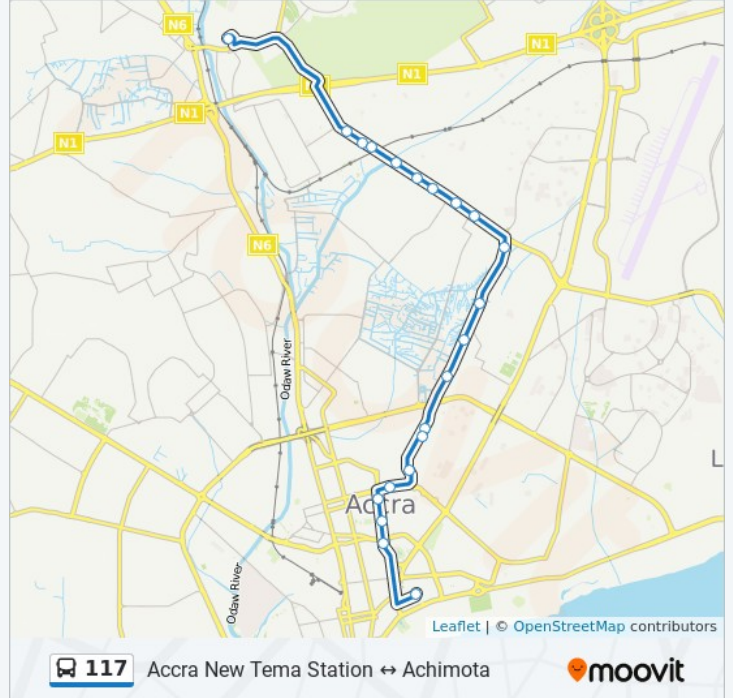

Use the Moovit App to find the closest 117 bus station near you and find out when is the next 117 bus arriving.

**Direction: Accra New Tema Station**

21 stops

[VIEW LINE SCHEDULE](#)

- Achimota New Station
- Abelemkpe Junction
- Railway
- Dzorwulu Junction
- Ebony
- Roman Ridge 1st
- Roman Ridge 2nd
- Pig Farm Junction
- Accra Girls
- Kaukudi
- Kanda Masalaachi
- Nima Junction
- Overhead
- Sunny Fm
- Accra High School
- Second Gate
- Mental
- Museum
- Tigo Office
- Accra Technical University
- Accra New Tema Station

**117 bus Time Schedule**

Accra New Tema Station Route Timetable:

Sunday	5:00 AM - 9:00 PM
Monday	5:00 AM - 9:00 PM
Tuesday	5:00 AM - 9:00 PM
Wednesday	5:00 AM - 9:00 PM
Thursday	5:00 AM - 9:00 PM
Friday	5:00 AM - 9:00 PM
Saturday	5:00 AM - 9:00 PM

**117 bus Info**

**Direction:** Accra New Tema Station

**Stops:** 21

**Trip Duration:** 74 min

**Line Summary:**

### Direction: Achimota

31 stops

[VIEW LINE SCHEDULE](#)

Accra New Tema Station

National Theatre

Children's Park First

Children's Park Second

Roundabout Ridge