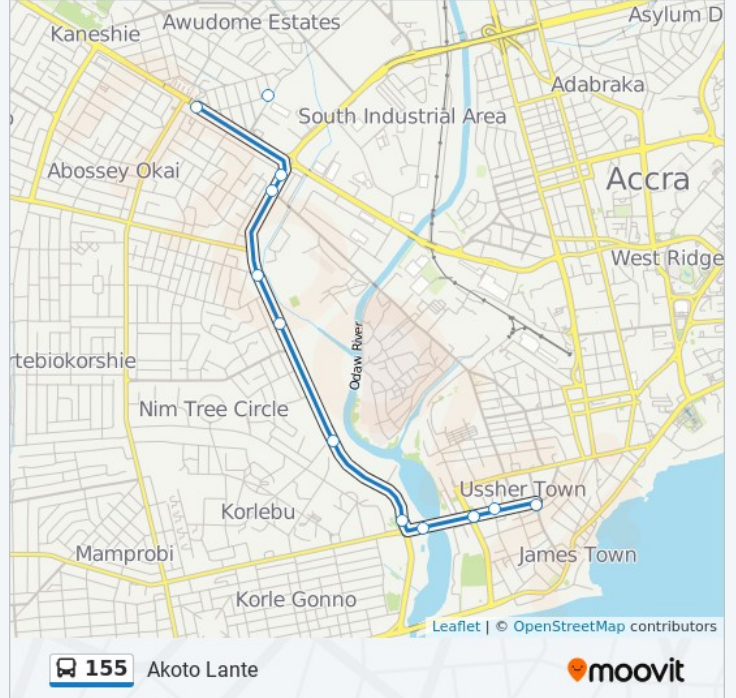

 155

Akoto Lante

[View In Website Mode](#)

The 155 bus line (Akoto Lante) has 2 routes. For regular weekdays, their operation hours are:

(1) Akoto Lante: 5:00 AM - 9:55 PM (2) Kaneshie: 5:00 AM - 9:55 PM

Use the Moovit App to find the closest 155 bus station near you and find out when is the next 155 bus arriving.

Direction: Akoto Lante

13 stops

[VIEW LINE SCHEDULE](#)

Kaneshie Second Bridge

Pamprom

Abossey Okai

Total

Ayigbe Town

Add A Name To the Stop With Junglebus App

Mortuary

Junction

Boxing Arena

Utc

Utc

Agbado

Akoto Lante

155 bus Info

Direction: Akoto Lante

Stops: 13

Trip Duration: 27 min

Line Summary:

Direction: Kaneshie

9 stops

[VIEW LINE SCHEDULE](#)