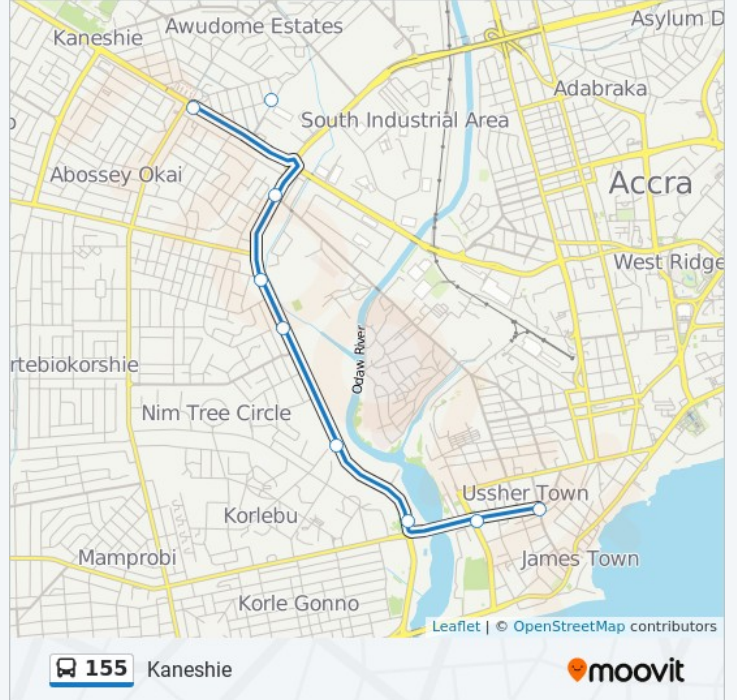

 155

Akoto Lante

[View In Website Mode](#)

The 155 bus line (Akoto Lante) has 2 routes. For regular weekdays, their operation hours are:

(1) Akoto Lante: 5:00 AM - 9:55 PM (2) Kaneshie: 5:00 AM - 9:55 PM

Use the Moovit App to find the closest 155 bus station near you and find out when is the next 155 bus arriving.

Direction: Akoto Lante

13 stops

[VIEW LINE SCHEDULE](#)

Kaneshie Second Bridge

Pamprom

Abossey Okai

Total

Ayigbe Town

Kaneshie Foot Bridge

155 bus Time Schedule

Kaneshie Route Timetable:

Sunday	5:00 AM - 9:55 PM
Monday	5:00 AM - 9:55 PM
Tuesday	5:00 AM - 9:55 PM
Wednesday	5:00 AM - 9:55 PM
Thursday	5:00 AM - 9:55 PM
Friday	5:00 AM - 9:55 PM
Saturday	5:00 AM - 9:55 PM

155 bus Info

Direction: Kaneshie

Stops: 9

Trip Duration: 20 min

Line Summary:

155 bus time schedules and route maps are available in an offline PDF at moovitapp.com. Use the [Moovit App](#) to see live bus times, train schedule or subway schedule, and step-by-step directions for all public transit in Accra.