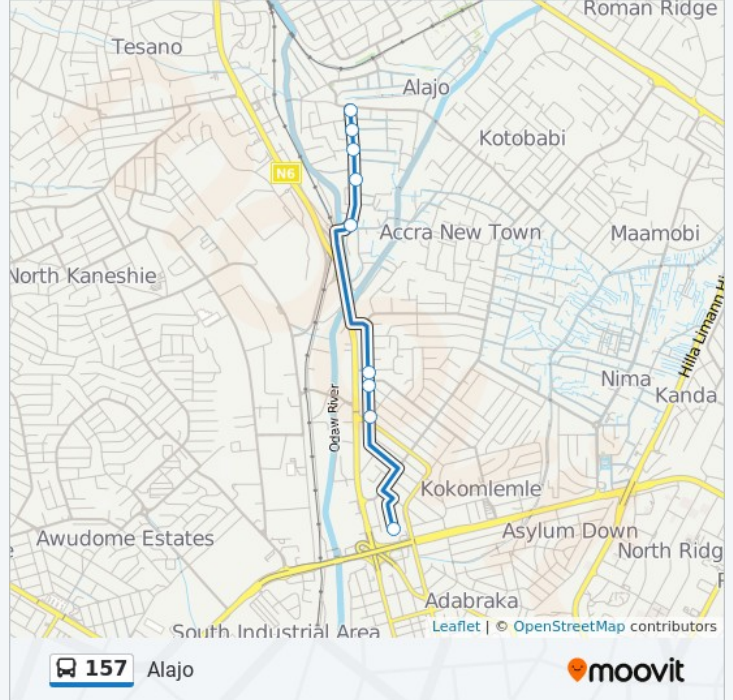

Direction: Alajo

9 stops

[VIEW LINE SCHEDULE](#)

Circle (Alajo Station)

Hubtel

Avalley

Caprice Juntion

Alajo Market

Filling Station

Taxi Rank Alajo

Pele

Alajo T-Junction

157 bus Time Schedule

Alajo Route Timetable:

Sunday	5:00 AM - 9:50 PM
Monday	5:00 AM - 9:50 PM
Tuesday	5:00 AM - 9:50 PM
Wednesday	5:00 AM - 9:50 PM
Thursday	5:00 AM - 9:50 PM
Friday	5:00 AM - 9:50 PM
Saturday	5:00 AM - 9:50 PM

157 bus Info

Direction: Alajo

Stops: 9

Trip Duration: 12 min

Line Summary:

Direction: Circle

9 stops

[VIEW LINE SCHEDULE](#)

Alajo T-Junction

Pele

Taxi Rank Alajo

Filling Station

Alajo Market

Alajo

Caprice

Caprice Juntion