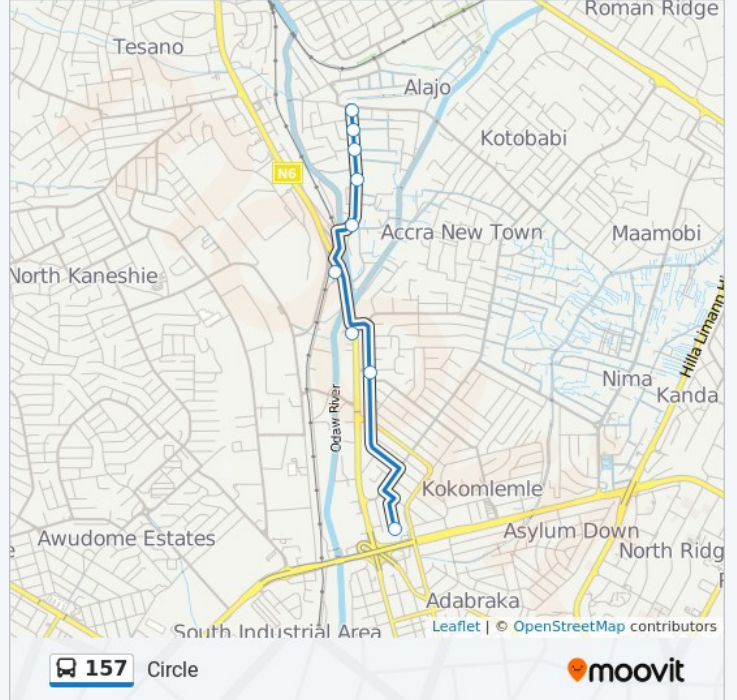

157 bus Info

Direction: Alajo

Stops: 9

Trip Duration: 12 min

Line Summary:

Direction: Circle

9 stops

[VIEW LINE SCHEDULE](#)

Alajo T-Junction

Pele

Taxi Rank Alajo

Filling Station

Alajo Market

Alajo

Caprice

Caprice Juntion

Circle (Alajo Station)

157 bus Time Schedule

Circle Route Timetable:

Sunday	5:00 AM - 9:50 PM
Monday	5:00 AM - 9:50 PM
Tuesday	5:00 AM - 9:50 PM
Wednesday	5:00 AM - 9:50 PM
Thursday	5:00 AM - 9:50 PM
Friday	5:00 AM - 9:50 PM
Saturday	5:00 AM - 9:50 PM

157 bus Info

Direction: Circle

Stops: 9

Trip Duration: 26 min

Line Summary:

157 bus time schedules and route maps are available in an offline PDF at moovitapp.com. Use the [Moovit App](#) to see live bus times, train schedule or subway schedule, and step-by-step directions for all public transit in Accra.