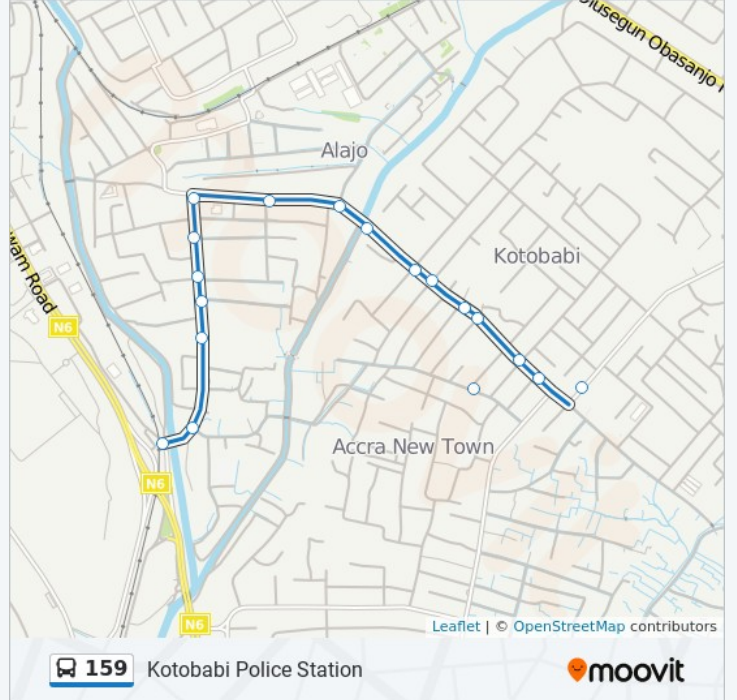

Use the Moovit App to find the closest 159 bus station near you and find out when is the next 159 bus arriving.

Direction: Alajo Junction

16 stops

[VIEW LINE SCHEDULE](#)

Kotobabi Police Station
Prempeh
Tobinco Junction
Labour Centre
Kotobabi Market Junction
Social
Kotobabi Down (Polo Park)
Modest
Polo Junction
Merciful Hotel
Alajo T-Junction
Pele
Taxi Rank Alajo
Filling Station
Alajo Market
Alajo Junction

159 bus Info

Direction: Alajo Junction

Stops: 16

Trip Duration: 9 min

Line Summary:

Direction: Kotobabi Police Station

18 stops

[VIEW LINE SCHEDULE](#)

Cj School

Kotobabi Police Station

159 bus Time Schedule

Kotobabi Police Station Route Timetable:

Sunday	5:00 AM - 9:30 PM
Monday	5:00 AM - 9:30 PM
Tuesday	5:00 AM - 9:30 PM
Wednesday	5:00 AM - 9:30 PM
Thursday	5:00 AM - 9:30 PM
Friday	5:00 AM - 9:30 PM
Saturday	5:00 AM - 9:30 PM

159 bus Info

Direction: Kotobabi Police Station

Stops: 18

Trip Duration: 12 min

Line Summary:

159 bus time schedules and route maps are available in an offline PDF at moovitapp.com. Use the [Moovit App](#) to see live bus times, train schedule or subway schedule, and step-by-step directions for all public transit in Accra.