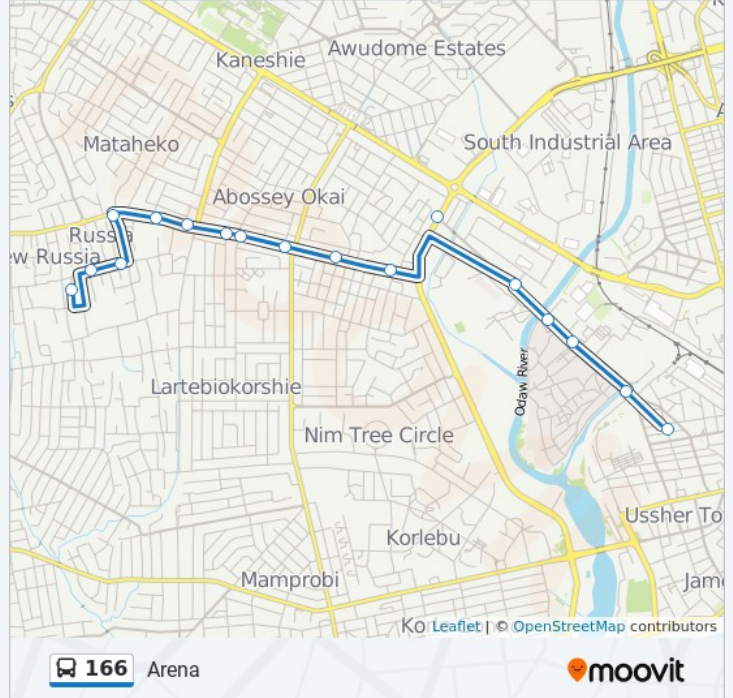

 166

Arena

[View In Website Mode](#)

The 166 bus line (Arena) has 2 routes. For regular weekdays, their operation hours are:

(1) Arena: 5:00 AM - 9:40 PM (2) Russia: 5:00 AM - 9:40 PM

Use the Moovit App to find the closest 166 bus station near you and find out when is the next 166 bus arriving.

Direction: Arena

17 stops

[VIEW LINE SCHEDULE](#)

- Russia Station
- Omanko
- Russia
- Paa Willie
- Ashtown
- Flamingo
- Seven Great Junction
- Block Factory Junction
- Zongo Junction
- Great Lamptey
- Abossey Okai Junction
- Total
- Sabolai
- Seconds
- Market
- Galloway
- Arena

166 bus Time Schedule

Arena Route Timetable:

Sunday	5:00 AM - 9:40 PM
Monday	5:00 AM - 9:40 PM
Tuesday	5:00 AM - 9:40 PM
Wednesday	5:00 AM - 9:40 PM
Thursday	5:00 AM - 9:40 PM
Friday	5:00 AM - 9:40 PM
Saturday	5:00 AM - 9:40 PM

166 bus Info

Direction: Arena

Stops: 17

Trip Duration: 50 min

Line Summary:

Direction: Russia

17 stops

[VIEW LINE SCHEDULE](#)