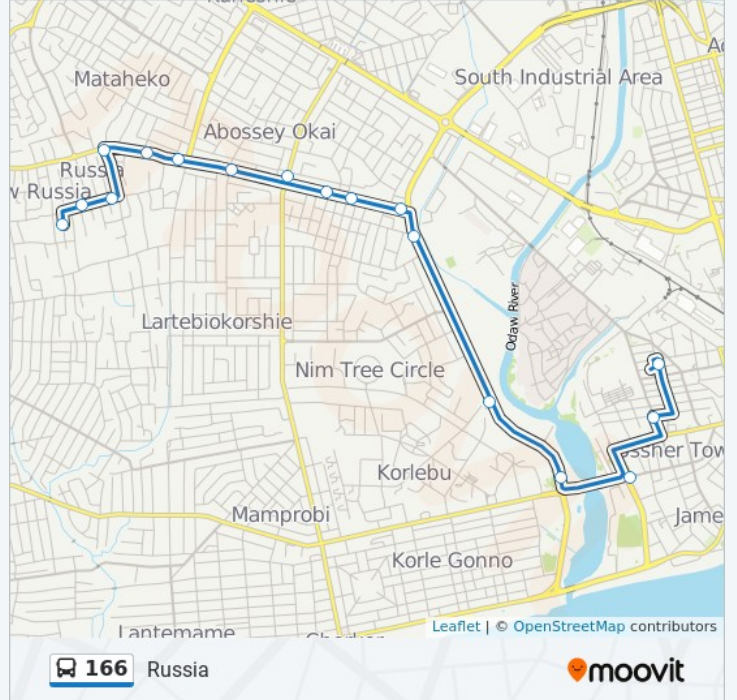

Direction: Arena

17 stops

[VIEW LINE SCHEDULE](#)

- Russia Station
- Omanko
- Russia
- Paa Willie
- Ashtown
- Flamingo
- Seven Great Junction
- Block Factory Junction
- Zongo Junction
- Great Lamptey
- Abossey Okai Junction
- Total
- Sabolai
- Seconds
- Market
- Galloway
- Arena

166 bus Info

Direction: Arena

Stops: 17

Trip Duration: 50 min

Line Summary:

Direction: Russia

17 stops

[VIEW LINE SCHEDULE](#)

166 bus Time Schedule

Russia Route Timetable:

Sunday	5:00 AM - 9:40 PM
Monday	5:00 AM - 9:40 PM
Tuesday	5:00 AM - 9:40 PM
Wednesday	5:00 AM - 9:40 PM
Thursday	5:00 AM - 9:40 PM
Friday	5:00 AM - 9:40 PM
Saturday	5:00 AM - 9:40 PM

166 bus Info

Direction: Russia

Stops: 17

Trip Duration: 50 min

Line Summary:

166 bus time schedules and route maps are available in an offline PDF at moovitapp.com. Use the [Moovit App](#) to see live bus times, train schedule or subway schedule, and step-by-step directions for all public transit in Accra.