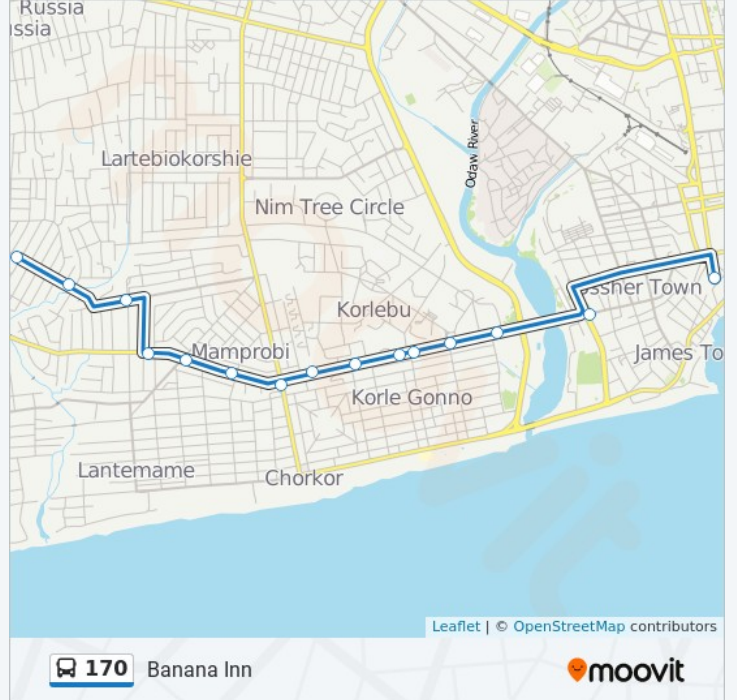

Use the Moovit App to find the closest 170 bus station near you and find out when is the next 170 bus arriving.

Direction: Accra Post Office

24 stops

[VIEW LINE SCHEDULE](#)

- Banana Inn
- Banana Inn Transformer
- Abodoo Bridge
- St.Marys
- Ibe
- Akoshi Junction Mamprobi
- Mamprobi Methodist
- Abodwe
- Rainbow
- Mamprobi Post Office
- Plaza
- Electricity
- Awotse Kojo
- New Station
- Korle Bu
- Korle-Bu Barber
- Boxing Arena
- Utc
- Utc
- Agbado
- Akoto Lante
- Ussher Fort

Awotse Kojo

Plaza

Mamprobi Shell

Rainbow

Mamprobi Methodist

Akoshi Junction Mamprobi

Ibe

Abodoo Bridge

Banana Inn

170 bus Time Schedule

Banana Inn Route Timetable:

Sunday	5:00 AM - 9:50 PM
Monday	5:00 AM - 9:50 PM
Tuesday	5:00 AM - 9:50 PM
Wednesday	5:00 AM - 9:50 PM
Thursday	5:00 AM - 9:50 PM
Friday	5:00 AM - 9:50 PM
Saturday	5:00 AM - 9:50 PM

170 bus Info

Direction: Banana Inn

Stops: 15

Trip Duration: 36 min

Line Summary:

170 bus time schedules and route maps are available in an offline PDF at moovitapp.com. Use the [Moovit App](#) to see live bus times, train schedule or subway schedule, and step-by-step directions for all public transit in Accra.