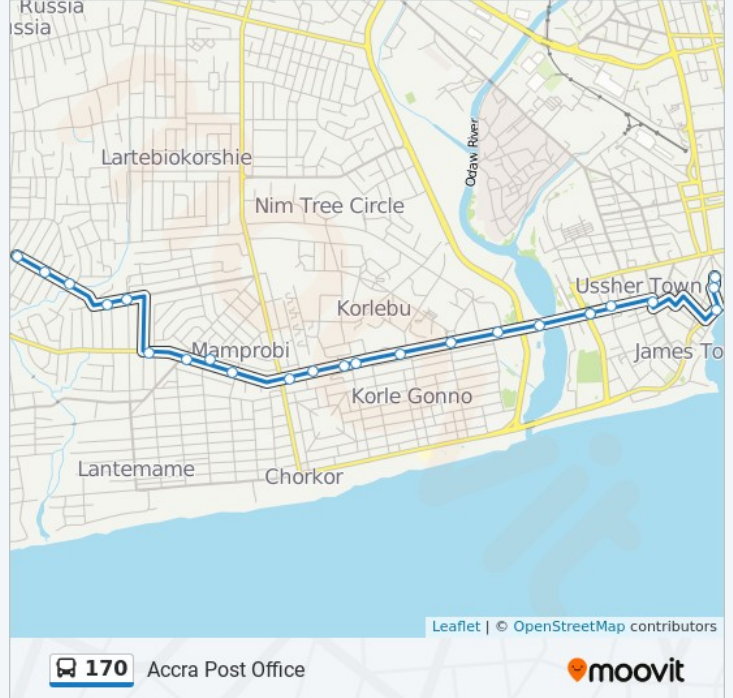

Use the Moovit App to find the closest 170 bus station near you and find out when is the next 170 bus arriving.

Direction: Accra Post Office

24 stops

[VIEW LINE SCHEDULE](#)

- Banana Inn
- Banana Inn Transformer
- Abodoo Bridge
- St.Marys
- Ibe
- Akoshi Junction Mamprobi
- Mamprobi Methodist
- Abodwe
- Rainbow
- Mamprobi Post Office
- Plaza
- Electricity
- Awotse Kojo
- New Station
- Korle Bu
- Korle-Bu Barber
- Boxing Arena
- Utc
- Utc
- Agbado
- Akoto Lante
- Ussher Fort

170 bus Info

Direction: Accra Post Office

Stops: 24

Trip Duration: 13 min

Line Summary:

Salaga Market

Accra Post Office

Direction: Banana Inn

15 stops

[VIEW LINE SCHEDULE](#)

Accra Post Office

Utc

Korle-Bu Barber

Korle Bu

Total

New Station

170 bus Info

Direction: Banana Inn

Stops: 15

Trip Duration: 36 min

Line Summary:

170 bus time schedules and route maps are available in an offline PDF at moovitapp.com. Use the [Moovit App](#) to see live bus times, train schedule or subway schedule, and step-by-step directions for all public transit in Accra.