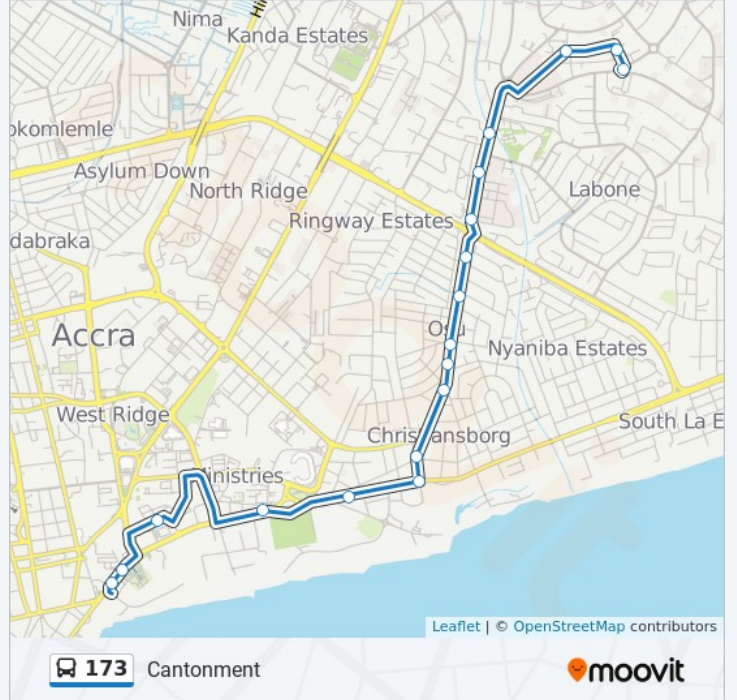

Use the Moovit App to find the closest 173 bus station near you and find out when is the next 173 bus arriving.

Direction: Accra Bishop

22 stops

[VIEW LINE SCHEDULE](#)

- Cantonments
- Roundabout
- Aquinas
- Prisons
- Police Hospital
- Koala
- Afridom
- Ssnit
- Frankies
- Papaye
- Shell
- Osu Shell
- Presby School Junction
- Osu Salem
- Five Junction
- Second Stop/Ataa Adjetey
- Castle Junction
- Ministries
- Agric
- Tema Station Union Of Gprtu
- Court
- Accra Bishop

173 bus Info

Direction: Accra Bishop

Stops: 22

Trip Duration: 120 min

Line Summary:

Direction: Cantonment

18 stops

[VIEW LINE SCHEDULE](#)

173 bus Time Schedule

Cantonment Route Timetable:

Sunday	5:00 AM - 9:30 PM
Monday	5:00 AM - 9:30 PM
Tuesday	5:00 AM - 9:30 PM
Wednesday	5:00 AM - 9:30 PM
Thursday	5:00 AM - 9:30 PM
Friday	5:00 AM - 9:30 PM
Saturday	5:00 AM - 9:30 PM

173 bus Info

Direction: Cantonment

Stops: 18

Trip Duration: 120 min

Line Summary:

173 bus time schedules and route maps are available in an offline PDF at moovitapp.com. Use the [Moovit App](#) to see live bus times, train schedule or subway schedule, and step-by-step directions for all public transit in Accra.