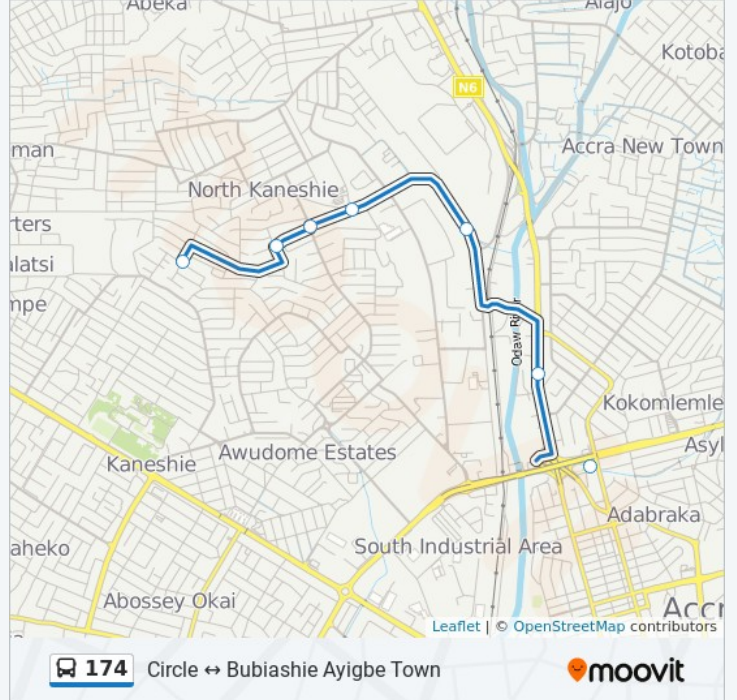

### Direction: Bubiashie Ayigbe Town

7 stops

[VIEW LINE SCHEDULE](#)

- Circle
- Circle Neoplan Station
- Roundabout
- Bazaza
- Ola Balm
- Cemetry
- Bubiashie Ayigbe Town

### 174 bus Info

**Direction:** Bubiashie Ayigbe Town

**Stops:** 7

**Trip Duration:** 19 min

**Line Summary:**

**Direction: Circle**

7 stops

[VIEW LINE SCHEDULE](#)

- Bubiashie Ayigbe Town
- Swanlake Last Stop
- Swanlake
- Light House
- New Melcom
- Circle Asoredanho
- Circle

**174 bus Time Schedule**

Circle Route Timetable:

Sunday	5:00 AM - 9:45 PM
Monday	5:00 AM - 9:45 PM
Tuesday	5:00 AM - 9:45 PM
Wednesday	5:00 AM - 9:45 PM
Thursday	5:00 AM - 9:45 PM
Friday	5:00 AM - 9:45 PM
Saturday	5:00 AM - 9:45 PM

**174 bus Info**

**Direction:** Circle

**Stops:** 7

**Trip Duration:** 16 min

**Line Summary:**

174 bus time schedules and route maps are available in an offline PDF at [moovitapp.com](https://moovitapp.com). Use the [Moovit App](#) to see live bus times, train schedule or subway schedule, and step-by-step directions for all public transit in Accra.