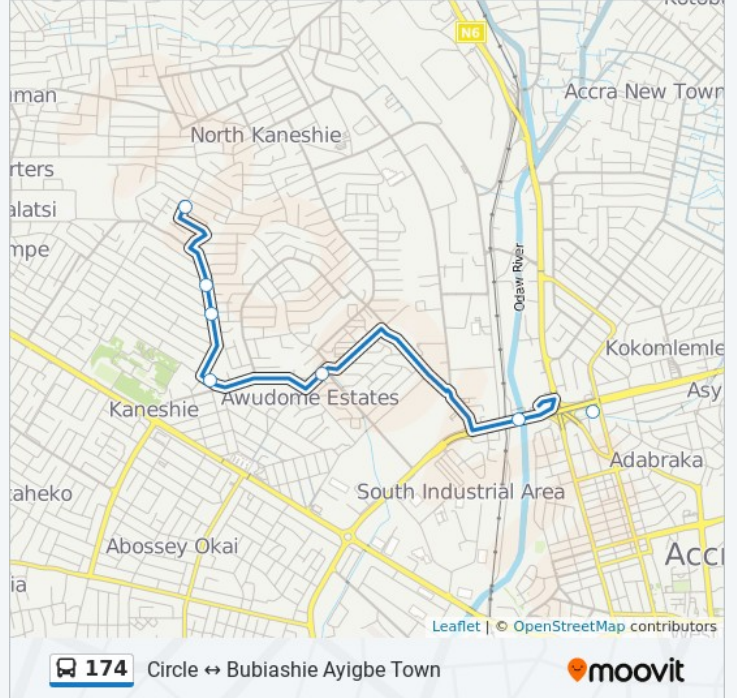

## Circle ↔ Bubiashie Ayigbe Town

[View In Website Mode](#)

The 174 bus line (Circle ↔ Bubiashie Ayigbe Town) has 2 routes. For regular weekdays, their operation hours are:  
(1) Bubiashie Ayigbe Town: 5:00 AM - 9:45 PM(2) Circle: 5:00 AM - 9:45 PM  
Use the Moovit App to find the closest 174 bus station near you and find out when is the next 174 bus arriving.

### Direction: Bubiashie Ayigbe Town

7 stops

[VIEW LINE SCHEDULE](#)

- Circle
- Circle Neoplan Station
- Roundabout
- Bazaza
- Ola Balm
- Cemetry
- Bubiashie Ayigbe Town

### 174 bus Time Schedule

Bubiashie Ayigbe Town Route Timetable:

Sunday	5:00 AM - 9:45 PM
Monday	5:00 AM - 9:45 PM
Tuesday	5:00 AM - 9:45 PM
Wednesday	5:00 AM - 9:45 PM
Thursday	5:00 AM - 9:45 PM
Friday	5:00 AM - 9:45 PM
Saturday	5:00 AM - 9:45 PM

### 174 bus Info

**Direction:** Bubiashie Ayigbe Town

**Stops:** 7

**Trip Duration:** 19 min

**Line Summary:**

**Direction: Circle**

7 stops

[VIEW LINE SCHEDULE](#)