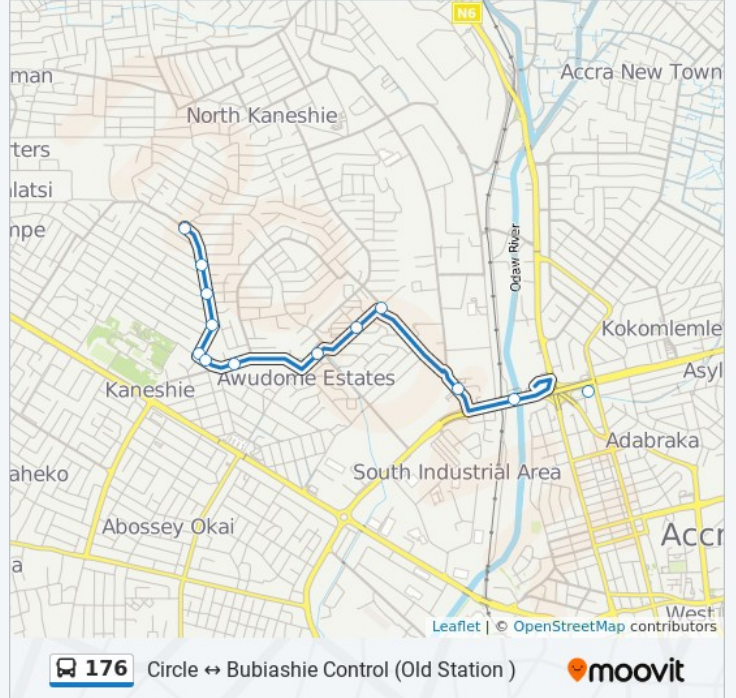

176

Circle ↔ Bubiashie Control (Old Station)

View In Website Mode

The 176 bus line (Circle ↔ Bubiashie Control (Old Station)) has 2 routes. For regular weekdays, their operation hours are: (1) Bubiashie Control (Old Station): 5:00 AM - 9:30 PM(2) Circle: 5:00 AM - 9:30 PM

Use the Moovit App to find the closest 176 bus station near you and find out when is the next 176 bus arriving.

Direction: Bubiashie Control (Old Station)

13 stops

[VIEW LINE SCHEDULE](#)

- Circle
- Circle Neoplan Station
- Times
- Azumah Nelson Complex
- Bongo Bar
- Roundabout
- Cocoa Clinic
- Bazaza
- Bishop
- Cottage
- Ola Balm
- Cemetery
- Bubuashie

176 bus Time Schedule

Bubiashie Control (Old Station) Route Timetable:

Sunday	5:00 AM - 9:30 PM
Monday	5:00 AM - 9:30 PM
Tuesday	5:00 AM - 9:30 PM
Wednesday	5:00 AM - 9:30 PM
Thursday	5:00 AM - 9:30 PM
Friday	5:00 AM - 9:30 PM
Saturday	5:00 AM - 9:30 PM

176 bus Info

Direction: Bubiashie Control (Old Station)

Stops: 13

Trip Duration: 26 min

Line Summary:

Direction: Circle

25 stops

[VIEW LINE SCHEDULE](#)