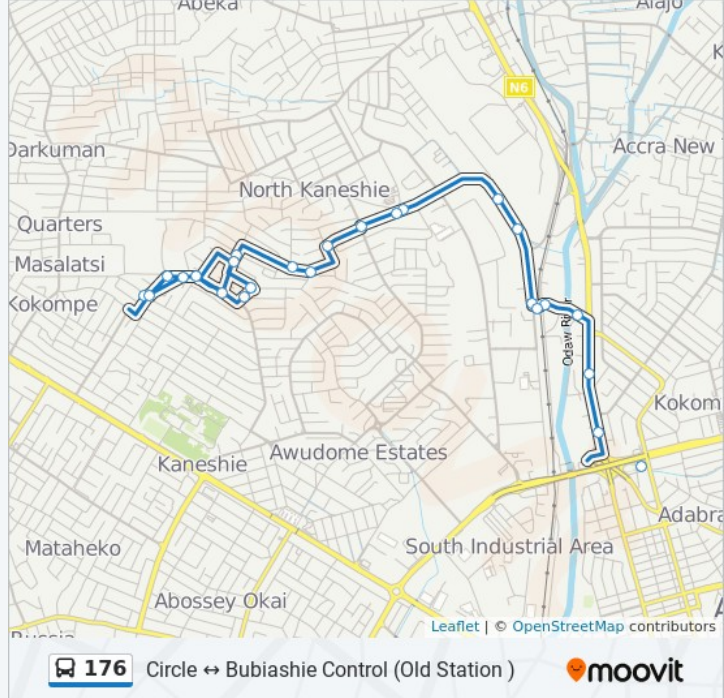

Use the Moovit App to find the closest 176 bus station near you and find out when is the next 176 bus arriving.

Direction: Bubiashie Control (Old Station)

13 stops

[VIEW LINE SCHEDULE](#)

- Circle
- Circle Neoplan Station
- Times
- Azumah Nelson Complex
- Bongo Bar
- Roundabout
- Cocoa Clinic
- Bazaza
- Bishop
- Cottage
- Ola Balm
- Cemetery
- Bubuashie

176 bus Info

Direction: Bubiashie Control (Old Station)

Stops: 13

Trip Duration: 26 min

Line Summary:

Direction: Circle

25 stops

[VIEW LINE SCHEDULE](#)

176 bus Info

Direction: Circle

Stops: 25

Trip Duration: 31 min

Line Summary:

M-Plaza

Electricity Junction

Aveno

Traffic Light

Circle Asoredanho

Vodafone

Circle

176 bus time schedules and route maps are available in an offline PDF at moovitapp.com. Use the [Moovit App](#) to see live bus times, train schedule or subway schedule, and step-by-step directions for all public transit in Accra.