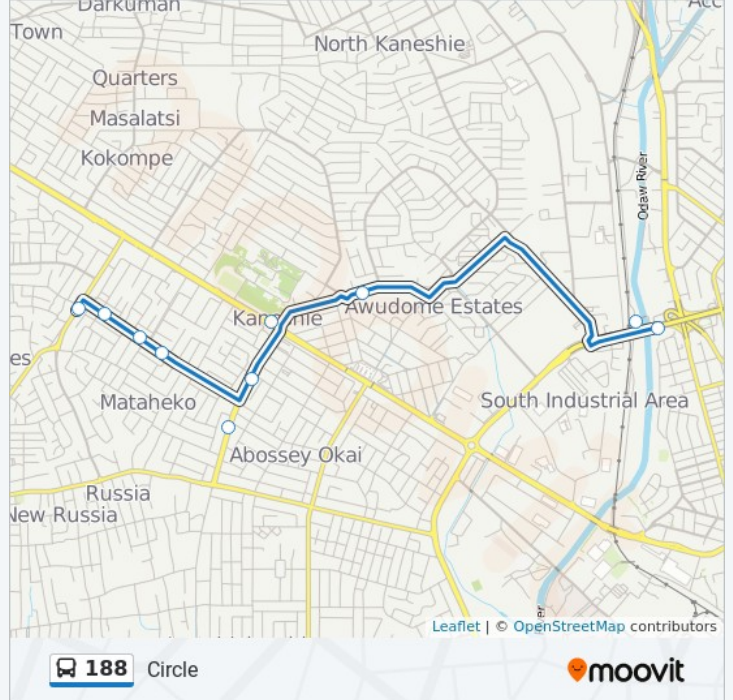

 188

Asore Danho

[View In Website Mode](#)

The 188 bus line (Asore Danho) has 2 routes. For regular weekdays, their operation hours are:

(1) Asore Danho: 5:00 AM - 9:50 PM(2) Circle: 5:00 AM - 9:50 PM

Use the Moovit App to find the closest 188 bus station near you and find out when is the next 188 bus arriving.

188 bus Info

Direction: Asore Danho

Stops: 5

Trip Duration: 55 min

Line Summary:

Direction: Circle

10 stops

[VIEW LINE SCHEDULE](#)

Neoplan

Circle Last Stop

188 bus Time Schedule

Circle Route Timetable:

Sunday	5:00 AM - 9:50 PM
Monday	5:00 AM - 9:50 PM
Tuesday	5:00 AM - 9:50 PM
Wednesday	5:00 AM - 9:50 PM
Thursday	5:00 AM - 9:50 PM
Friday	5:00 AM - 9:50 PM
Saturday	5:00 AM - 9:50 PM

188 bus Info

Direction: Circle

Stops: 10

Trip Duration: 33 min

Line Summary:

188 bus time schedules and route maps are available in an offline PDF at moovitapp.com. Use the [Moovit App](#) to see live bus times, train schedule or subway schedule, and step-by-step directions for all public transit in Accra.