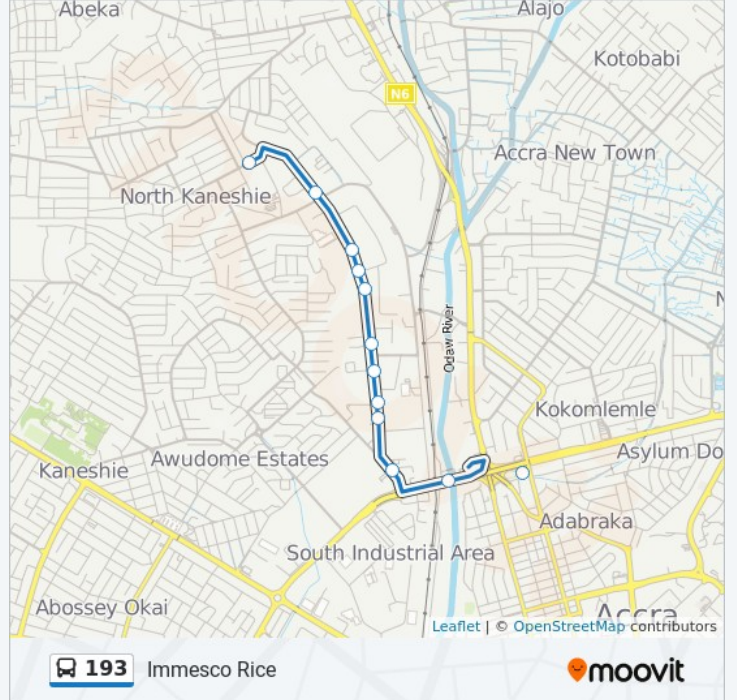

Vodafone

Circle

**193 bus Time Schedule**

Circle Route Timetable:

Sunday	5:00 AM - 9:45 PM
Monday	5:00 AM - 9:45 PM
Tuesday	5:00 AM - 9:45 PM
Wednesday	5:00 AM - 9:45 PM
Thursday	5:00 AM - 9:45 PM
Friday	5:00 AM - 9:45 PM
Saturday	5:00 AM - 9:45 PM

**193 bus Info**

**Direction:** Circle

**Stops:** 7

**Trip Duration:** 20 min

**Line Summary:**

**Direction: Immesco Rice**

12 stops

[VIEW LINE SCHEDULE](#)

- Circle
- Circle Neoplan Station
- Times
- Fan Milk Junction
- Dannex
- Latex Foam
- Ssb
- Casajan
- Ashfoam Junction
- Access Bank
- Melcom
- Immesco Rice

**193 bus Time Schedule**

Immesco Rice Route Timetable:

**Stops:** 12

**Trip Duration:** 14 min

**Line Summary:**

193 bus time schedules and route maps are available in an offline PDF at [moovitapp.com](https://moovitapp.com). Use the [Moovit App](#) to see live bus times, train schedule or subway schedule, and step-by-step directions for all public transit in Accra.