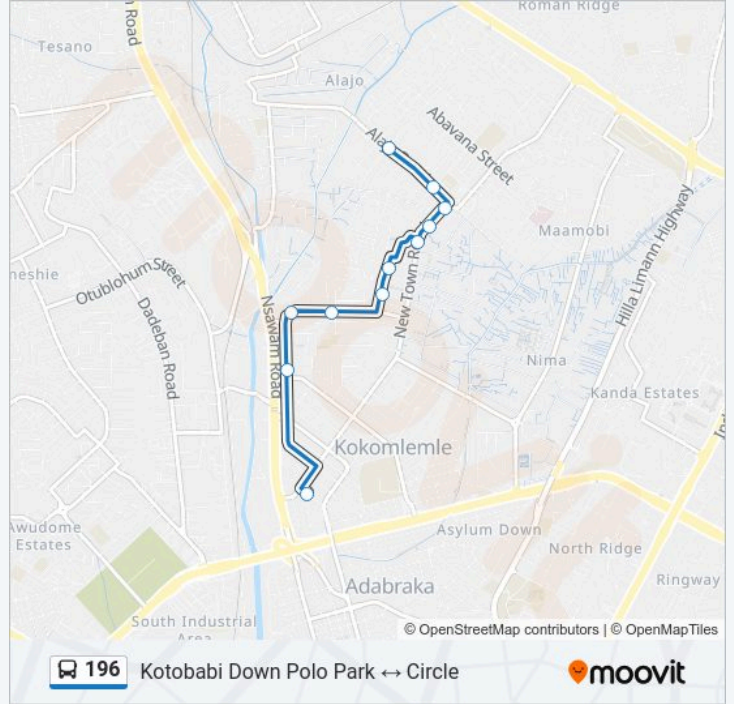

 **196 Line****Kotobabi Down Polo Park ↔ Circle**[Get The App](#)

The 196 bus line (Kotobabi Down Polo Park ↔ Circle) has 2 routes. For regular weekdays, their operation hours are:  
(1) Kotobabi Down Polo Park: 05:00-21:50(2) Circle: 05:00-21:50

Use the Moovit App to find the closest 196 bus station near you and find out when is the next 196 bus arriving.

**Direction: Kotobabi Down Polo Park**

12 stops

[VIEW LINE SCHEDULE](#)

Circle  
Hubtel  
Avalley  
Caprice Juntion  
Roman Junction  
Mallam Attah Market  
Bakery  
Five Five  
School Junction  
Prempeh  
Kotobabi Market  
Kotobabi Down (Polo Park)

Circle Lido

**196 bus Time Schedule**

Circle Route Timetable:

Monday	05:00-21:50
Tuesday	05:00-21:50
Wednesday	05:00-21:50
Thursday	05:00-21:50
Friday	05:00-21:50
Saturday	05:00-21:50
Sunday	05:00-21:50

**196 bus Info**

**Direction:** Circle

**Stops:** 11

**Trip Duration:** 61 min

**Line Summary:**

196 bus time schedules and route maps are available in an offline PDF at [moovitapp.com](https://moovitapp.com). Use the Moovit App to see live bus times, train schedule or subway schedule, and step-by-step directions for all public transit in Accra.