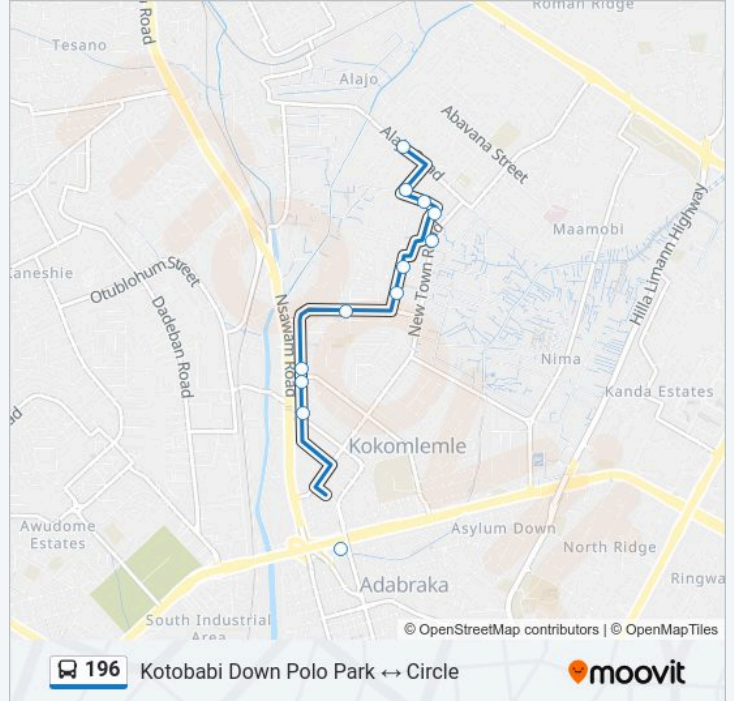

 **196 Line****Kotobabi Down Polo Park ↔ Circle**[Get The App](#)

The 196 bus line (Kotobabi Down Polo Park ↔ Circle) has 2 routes. For regular weekdays, their operation hours are:  
(1) Kotobabi Down Polo Park: 05:00-21:50(2) Circle: 05:00-21:50

Use the Moovit App to find the closest 196 bus station near you and find out when is the next 196 bus arriving.

**Direction: Kotobabi Down Polo Park**

12 stops

[VIEW LINE SCHEDULE](#)

Circle  
Hubtel  
Avalley  
Caprice Juntion  
Roman Junction  
Mallam Attah Market  
Bakery  
Five Five  
School Junction  
Prempeh  
Kotobabi Market  
Kotobabi Down (Polo Park)

**196 bus Time Schedule**

Kotobabi Down Polo Park Route Timetable:

Monday	05:00-21:50
Tuesday	05:00-21:50
Wednesday	05:00-21:50
Thursday	05:00-21:50
Friday	05:00-21:50
Saturday	05:00-21:50
Sunday	05:00-21:50

**196 bus Info****Direction:** Kotobabi Down Polo Park**Stops:** 12**Trip Duration:** 61 min**Line Summary:**

**Direction: Circle**

11 stops

[VIEW LINE SCHEDULE](#)

Kotobabi Down (Polo Park)

Tobinco Junction