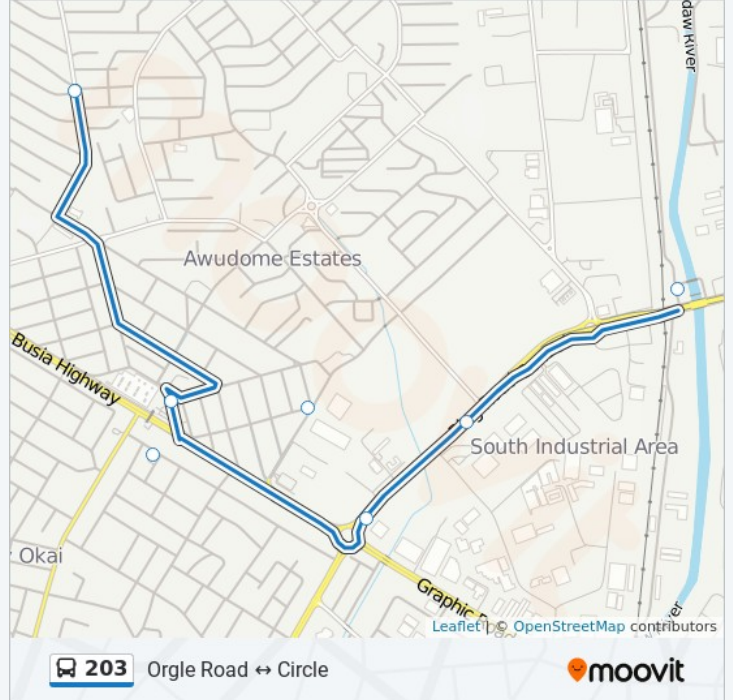

Use the Moovit App to find the closest 203 bus station near you and find out when is the next 203 bus arriving.

**Direction: Circle**

7 stops

[VIEW LINE SCHEDULE](#)

Ola Balm

Kaneshie Market Station

Kaneshie

Pamprom

Roundabout

State Transport

Neoplan

**203 bus Time Schedule**

Circle Route Timetable:

Sunday	5:00 AM - 9:55 PM
Monday	5:00 AM - 9:55 PM
Tuesday	5:00 AM - 9:55 PM
Wednesday	5:00 AM - 9:55 PM
Thursday	5:00 AM - 9:55 PM
Friday	5:00 AM - 9:55 PM
Saturday	5:00 AM - 9:55 PM

**203 bus Info**

**Direction:** Circle

**Stops:** 7

**Trip Duration:** 120 min

**Line Summary:**

### Direction: Orgle Road

5 stops

[VIEW LINE SCHEDULE](#)

Circle

Circle Neoplan Station

Times

Azumah Nelson Complex

Orgle Road