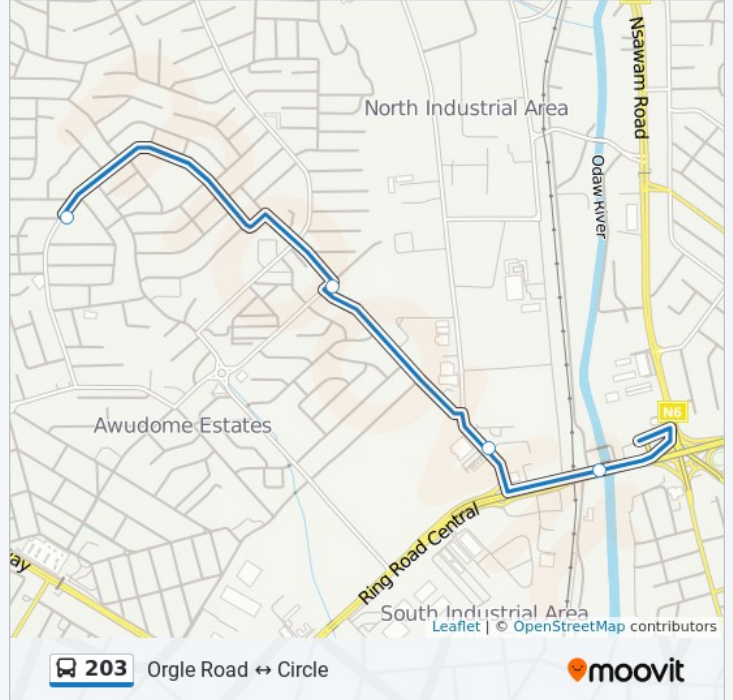

**203 bus Info**

**Direction:** Circle

**Stops:** 7

**Trip Duration:** 120 min

**Line Summary:**

### Direction: Orgle Road

5 stops

[VIEW LINE SCHEDULE](#)

Circle

Circle Neoplan Station

Times

Azumah Nelson Complex

Orgle Road

### 203 bus Time Schedule

Orgle Road Route Timetable:

Sunday	5:00 AM - 9:55 PM
Monday	5:00 AM - 9:55 PM
Tuesday	5:00 AM - 9:55 PM
Wednesday	5:00 AM - 9:55 PM
Thursday	5:00 AM - 9:55 PM
Friday	5:00 AM - 9:55 PM
Saturday	5:00 AM - 9:55 PM

### 203 bus Info

**Direction:** Orgle Road

**Stops:** 5

**Trip Duration:** 120 min

**Line Summary:**

203 bus time schedules and route maps are available in an offline PDF at [moovitapp.com](https://moovitapp.com). Use the [Moovit App](#) to see live bus times, train schedule or subway schedule, and step-by-step directions for all public transit in Accra.