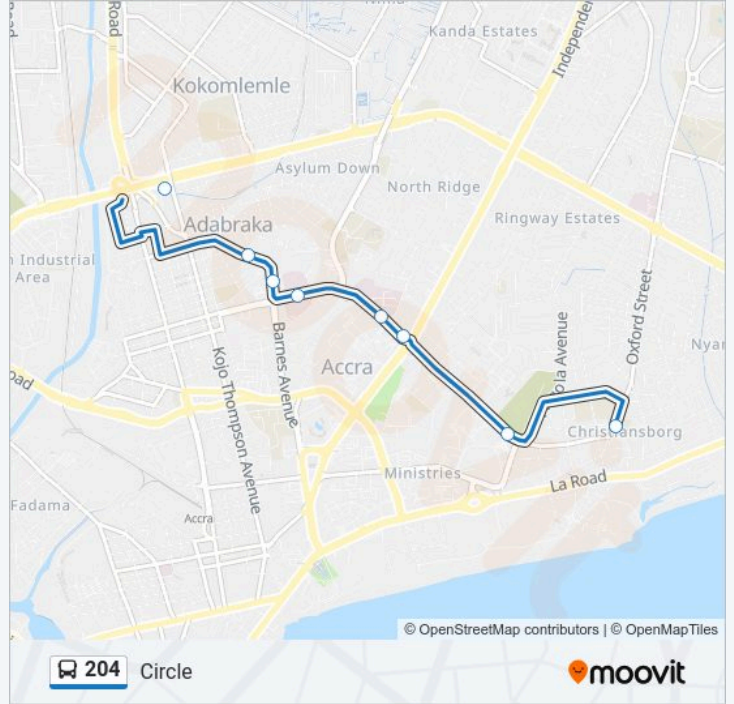

 **204 Line**

**Osu Presby**

Get The App

The 204 bus line (Osu Presby) has 2 routes. For regular weekdays, their operation hours are:

(1) Osu Presby: 05:00-21:55(2) Circle: 05:00-21:55

Use the Moovit App to find the closest 204 bus station near you and find out when is the next 204 bus arriving.

**204 bus Info**

**Direction:** Osu Presby

**Stops:** 7

**Trip Duration:** 22 min

**Line Summary:**

**Direction: Circle**

8 stops

[VIEW LINE SCHEDULE](#)

- Osu
- Stadium
- Roundabout Ridge
- Ridge Hospital
- Mental
- Cathedral
- Total
- Circle

**204 bus Time Schedule**

Circle Route Timetable:

Monday	05:00-21:55
Tuesday	05:00-21:55
Wednesday	05:00-21:55
Thursday	05:00-21:55
Friday	05:00-21:55
Saturday	05:00-21:55
Sunday	05:00-21:55

**204 bus Info**

**Direction:** Circle

**Stops:** 8

**Trip Duration:** 21 min

**Line Summary:**

204 bus time schedules and route maps are available in an offline PDF at [moovitapp.com](https://moovitapp.com). Use the Moovit App to see live bus times, train schedule or subway schedule, and step-by-step directions for all public transit in Accra.