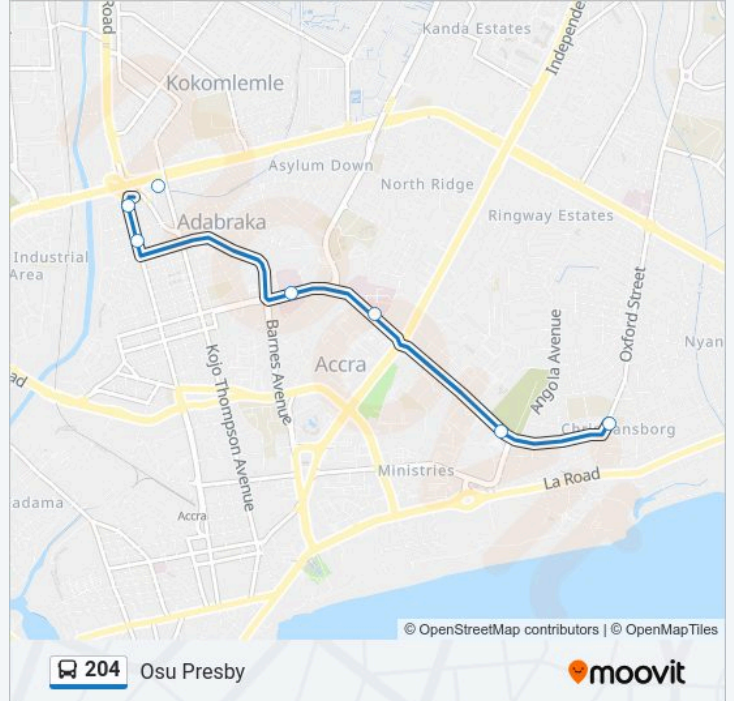

 **204 Line**

**Osu Presby**

Get The App

The 204 bus line (Osu Presby) has 2 routes. For regular weekdays, their operation hours are:

(1) Osu Presby: 05:00-21:55(2) Circle: 05:00-21:55

Use the Moovit App to find the closest 204 bus station near you and find out when is the next 204 bus arriving.

**Direction: Osu Presby**

7 stops

[VIEW LINE SCHEDULE](#)

Circle

Commercial Bank

Dance Bar

Mental

Ridge Hospital

**204 bus Info**

**Direction:** Osu Presby

**Stops:** 7

**Trip Duration:** 22 min

**Line Summary:**

**Direction: Circle**

8 stops

[VIEW LINE SCHEDULE](#)

- Osu
- Stadium
- Roundabout Ridge
- Ridge Hospital
- Mental
- Cathedral
- Total
- Circle

**204 bus Time Schedule**

Circle Route Timetable:

Monday	05:00-21:55
Tuesday	05:00-21:55
Wednesday	05:00-21:55
Thursday	05:00-21:55
Friday	05:00-21:55
Saturday	05:00-21:55
Sunday	05:00-21:55