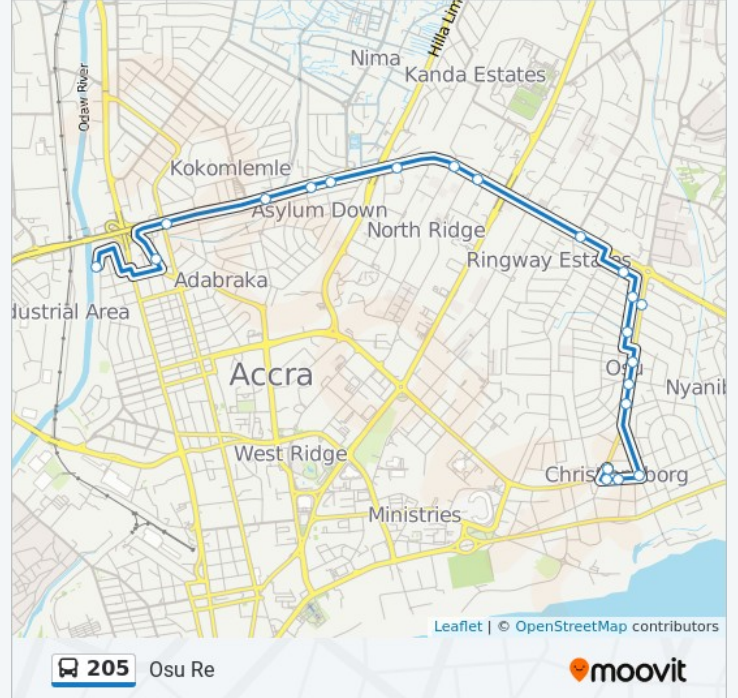

 205

Circle

[View In Website Mode](#)

The 205 bus line (Circle) has 2 routes. For regular weekdays, their operation hours are:

(1) Circle: 5:00 AM - 9:55 PM (2) Osu Re: 5:00 AM - 9:55 PM

Use the Moovit App to find the closest 205 bus station near you and find out when is the next 205 bus arriving.

## 205 bus Info

**Direction:** Circle

**Stops:** 18

**Trip Duration:** 32 min

**Line Summary:**

**Direction: Osu Re**

21 stops

[VIEW LINE SCHEDULE](#)

**205 bus Info**

**Direction:** Osu Re

**Stops:** 21

**Trip Duration:** 81 min

**Line Summary:**

Christian Council

Last Stop

Osu

205 bus time schedules and route maps are available in an offline PDF at [moovitapp.com](https://moovitapp.com). Use the [Moovit App](#) to see live bus times, train schedule or subway schedule, and step-by-step directions for all public transit in Accra.