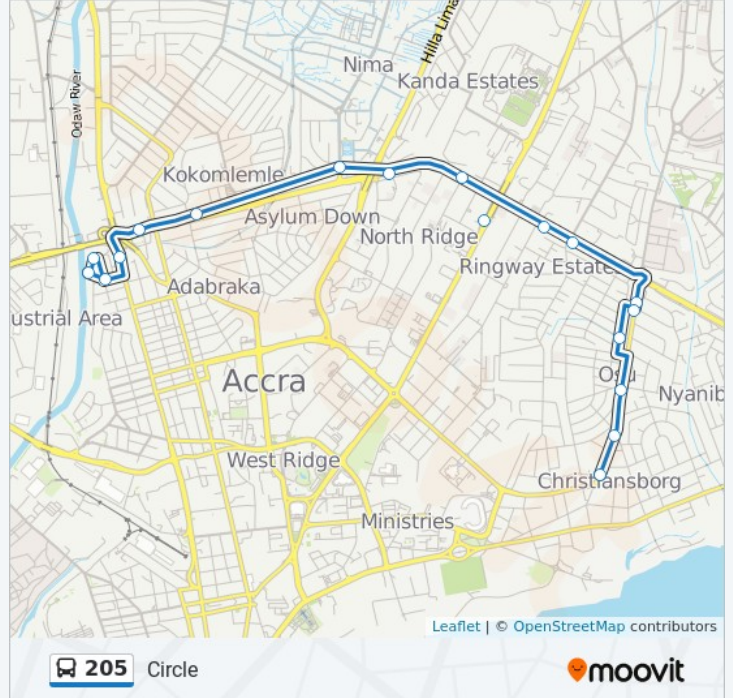

 205

Circle

[View In Website Mode](#)

The 205 bus line (Circle) has 2 routes. For regular weekdays, their operation hours are:

(1) Circle: 5:00 AM - 9:55 PM (2) Osu Re: 5:00 AM - 9:55 PM

Use the Moovit App to find the closest 205 bus station near you and find out when is the next 205 bus arriving.

## Direction: Circle

18 stops

[VIEW LINE SCHEDULE](#)

Osu  
Osu Shell  
Papaye  
Ssnit  
Afridom  
Penta Hotel  
Fire Service  
Police Headquarters  
Sankara  
Gbc  
Mobil  
Nima Police Station  
Equip  
Circle Overhead  
Commercial Bank  
Last Stop Odawnaa  
Odorna  
Curve

## 205 bus Time Schedule

Circle Route Timetable:

Sunday	5:00 AM - 9:55 PM
Monday	5:00 AM - 9:55 PM
Tuesday	5:00 AM - 9:55 PM
Wednesday	5:00 AM - 9:55 PM
Thursday	5:00 AM - 9:55 PM
Friday	5:00 AM - 9:55 PM
Saturday	5:00 AM - 9:55 PM

## 205 bus Info

**Direction:** Circle

**Stops:** 18

**Trip Duration:** 32 min

**Line Summary:**

**Direction: Osu Re**

21 stops

[VIEW LINE SCHEDULE](#)