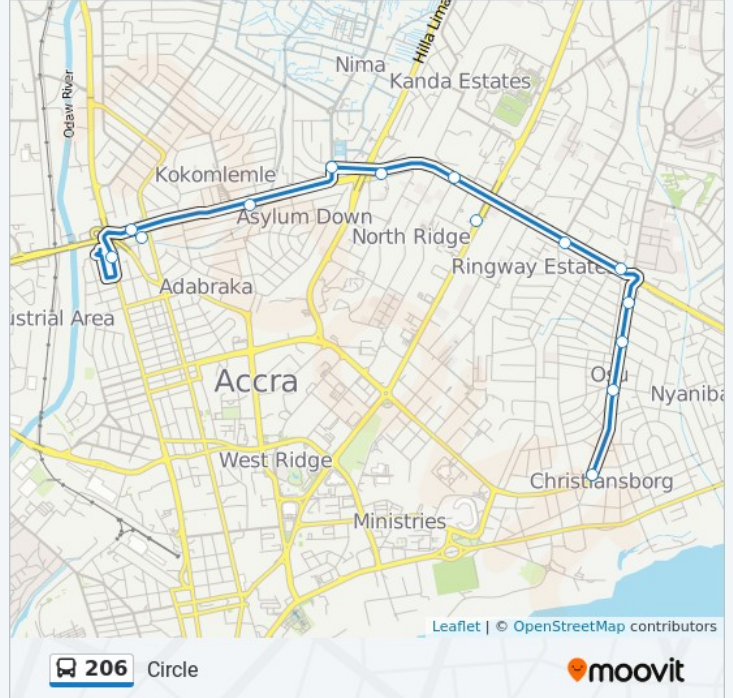

 **206**

Circle

[View In Website Mode](#)

The 206 bus line (Circle) has 2 routes. For regular weekdays, their operation hours are:

(1) Circle: 5:00 AM - 9:45 PM (2) Osu Re: 5:00 AM - 9:45 PM

Use the Moovit App to find the closest 206 bus station near you and find out when is the next 206 bus arriving.

Direction: Circle

14 stops

[VIEW LINE SCHEDULE](#)

- Osu
- Papaye
- Snnit
- Penta Hotel
- Danquah Second
- Fire Service
- Sankara
- Gbc
- Mobil
- Nima Police Station
- Paloma
- Circle Overhead
- Commercial Bank
- Circle

206 bus Time Schedule

Circle Route Timetable:

Sunday	5:00 AM - 9:45 PM
Monday	5:00 AM - 9:45 PM
Tuesday	5:00 AM - 9:45 PM
Wednesday	5:00 AM - 9:45 PM
Thursday	5:00 AM - 9:45 PM
Friday	5:00 AM - 9:45 PM
Saturday	5:00 AM - 9:45 PM

206 bus Info

Direction: Circle

Stops: 14

Trip Duration: 24 min

Line Summary:

Direction: Osu Re

21 stops

[VIEW LINE SCHEDULE](#)