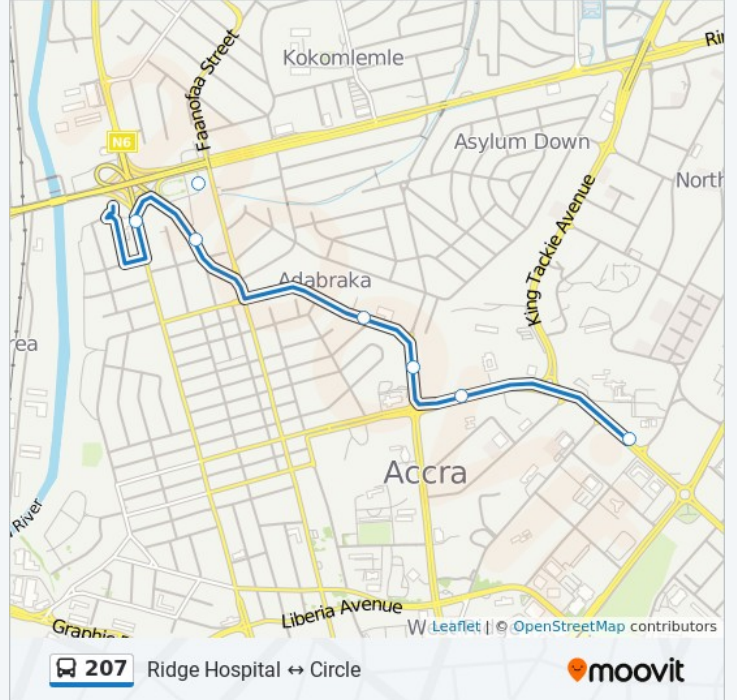

Ridge Hospital ↔ Circle

[View In Website Mode](#)

The 207 bus line (Ridge Hospital ↔ Circle) has 2 routes. For regular weekdays, their operation hours are:

(1) Circle: 5:00 AM - 9:55 PM(2) Ridge Hospital: 5:00 AM - 9:55 PM

Use the Moovit App to find the closest 207 bus station near you and find out when is the next 207 bus arriving.

Direction: Circle

7 stops

[VIEW LINE SCHEDULE](#)

- Ridge Hospital
- Mental
- Cathedral
- Total
- Mr. Biggs
- Commercial Bank
- Circle

207 bus Time Schedule

Circle Route Timetable:

Sunday	5:00 AM - 9:55 PM
Monday	5:00 AM - 9:55 PM
Tuesday	5:00 AM - 9:55 PM
Wednesday	5:00 AM - 9:55 PM
Thursday	5:00 AM - 9:55 PM
Friday	5:00 AM - 9:55 PM
Saturday	5:00 AM - 9:55 PM

207 bus Info

Direction: Circle

Stops: 7

Trip Duration: 14 min

Line Summary:

Direction: Ridge Hospital

5 stops

[VIEW LINE SCHEDULE](#)