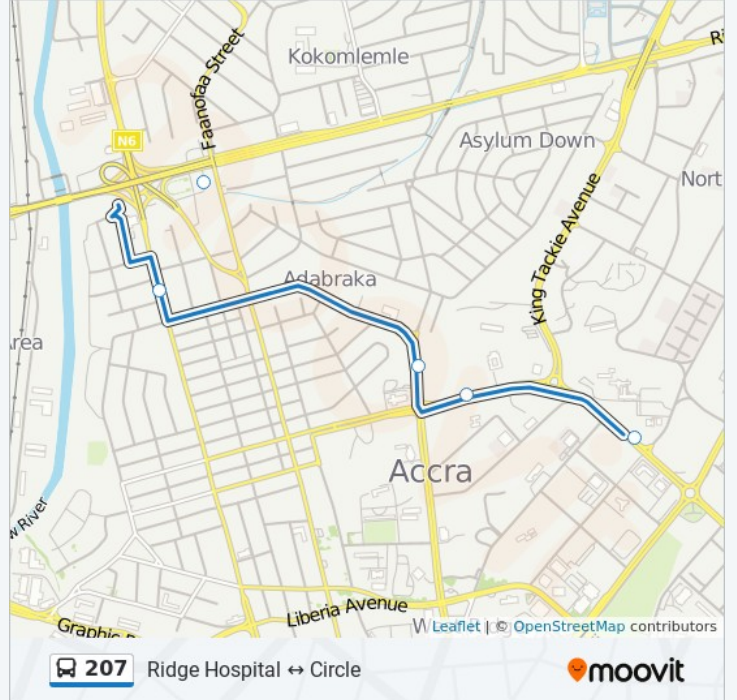

Use the Moovit App to find the closest 207 bus station near you and find out when is the next 207 bus arriving.

Direction: Circle

7 stops

[VIEW LINE SCHEDULE](#)

- Ridge Hospital
- Mental
- Cathedral
- Total
- Mr. Biggs
- Commercial Bank
- Circle

207 bus Info

Direction: Circle

Stops: 7

Trip Duration: 14 min

Line Summary:

Direction: Ridge Hospital

5 stops

[VIEW LINE SCHEDULE](#)

Circle

Dance Bar

Cathedral

Mental

Ridge Hospital

207 bus Time Schedule

Ridge Hospital Route Timetable:

Sunday	5:00 AM - 9:55 PM
Monday	5:00 AM - 9:55 PM
Tuesday	5:00 AM - 9:55 PM
Wednesday	5:00 AM - 9:55 PM
Thursday	5:00 AM - 9:55 PM
Friday	5:00 AM - 9:55 PM
Saturday	5:00 AM - 9:55 PM

207 bus Info

Direction: Ridge Hospital

Stops: 5

Trip Duration: 11 min

Line Summary:

207 bus time schedules and route maps are available in an offline PDF at moovitapp.com. Use the [Moovit App](#) to see live bus times, train schedule or subway schedule, and step-by-step directions for all public transit in Accra.