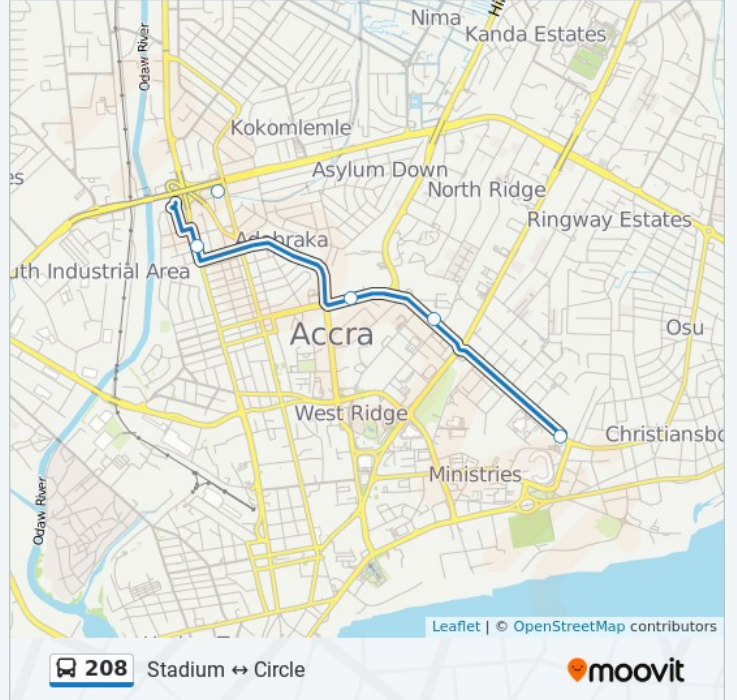

Use the Moovit App to find the closest 208 bus station near you and find out when is the next 208 bus arriving.

### 208 bus Info

**Direction:** Circle

**Stops:** 8

**Trip Duration:** 16 min

**Line Summary:**

**Direction: Stadium**

5 stops

[VIEW LINE SCHEDULE](#)

Circle

Dance Bar

Mental

Ridge Hospital

Stadium

**208 bus Time Schedule**

Stadium Route Timetable:

Sunday	5:00 AM - 9:55 PM
Monday	5:00 AM - 9:55 PM
Tuesday	5:00 AM - 9:55 PM
Wednesday	5:00 AM - 9:55 PM
Thursday	5:00 AM - 9:55 PM
Friday	5:00 AM - 9:55 PM
Saturday	5:00 AM - 9:55 PM

**208 bus Info**

**Direction:** Stadium

**Stops:** 5

**Trip Duration:** 12 min

**Line Summary:**

208 bus time schedules and route maps are available in an offline PDF at [moovitapp.com](https://moovitapp.com). Use the [Moovit App](#) to see live bus times, train schedule or subway schedule, and step-by-step directions for all public transit in Accra.