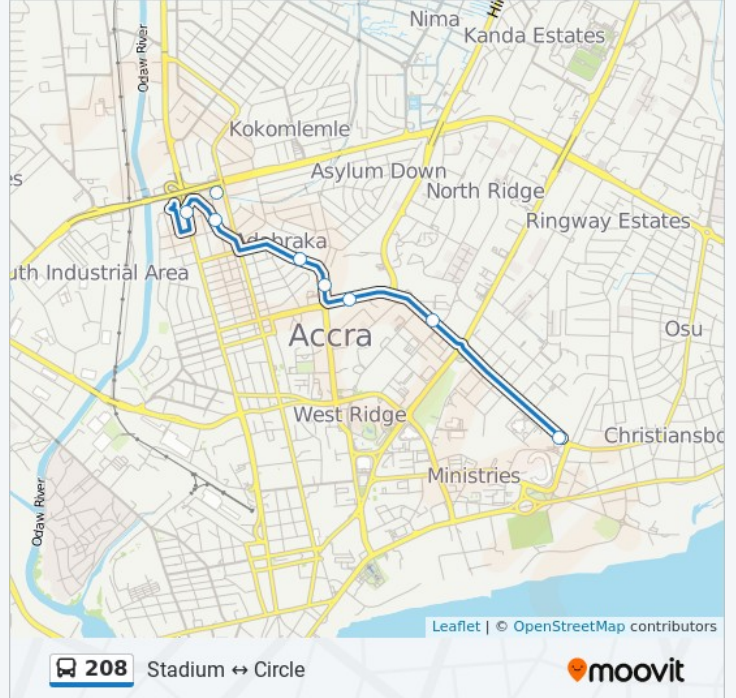

Use the Moovit App to find the closest 208 bus station near you and find out when is the next 208 bus arriving.

### 208 bus Time Schedule

Circle Route Timetable:

Sunday	5:00 AM - 9:55 PM
Monday	5:00 AM - 9:55 PM
Tuesday	5:00 AM - 9:55 PM
Wednesday	5:00 AM - 9:55 PM
Thursday	5:00 AM - 9:55 PM
Friday	5:00 AM - 9:55 PM
Saturday	5:00 AM - 9:55 PM

### 208 bus Info

**Direction:** Circle

**Stops:** 8

**Trip Duration:** 16 min

**Line Summary:**

**Direction: Stadium**

5 stops

[VIEW LINE SCHEDULE](#)

Circle

Dance Bar

Mental

Ridge Hospital

Stadium

**208 bus Time Schedule**

Stadium Route Timetable:

Sunday	5:00 AM - 9:55 PM
Monday	5:00 AM - 9:55 PM
Tuesday	5:00 AM - 9:55 PM
Wednesday	5:00 AM - 9:55 PM
Thursday	5:00 AM - 9:55 PM
Friday	5:00 AM - 9:55 PM
Saturday	5:00 AM - 9:55 PM