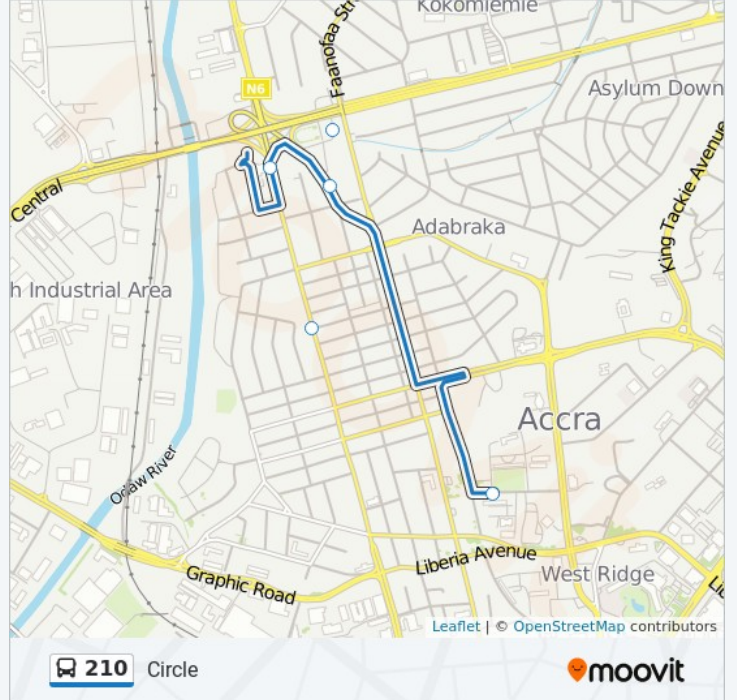

 210

Circle

[View In Website Mode](#)

The 210 bus line (Circle) has 2 routes. For regular weekdays, their operation hours are:

(1) Circle: 5:00 AM - 9:55 PM(2) Teachers Hall: 5:00 AM - 9:55 PM

Use the Moovit App to find the closest 210 bus station near you and find out when is the next 210 bus arriving.

Direction: Circle

5 stops

[VIEW LINE SCHEDULE](#)

Teachers Hall

Adabraka Market

Mr. Biggs

Commercial Bank

Circle

210 bus Time Schedule

Circle Route Timetable:

Sunday	5:00 AM - 9:55 PM
Monday	5:00 AM - 9:55 PM
Tuesday	5:00 AM - 9:55 PM
Wednesday	5:00 AM - 9:55 PM
Thursday	5:00 AM - 9:55 PM
Friday	5:00 AM - 9:55 PM
Saturday	5:00 AM - 9:55 PM

210 bus Info

Direction: Circle

Stops: 5

Trip Duration: 8 min

Line Summary:

Direction: Teachers Hall

5 stops

[VIEW LINE SCHEDULE](#)