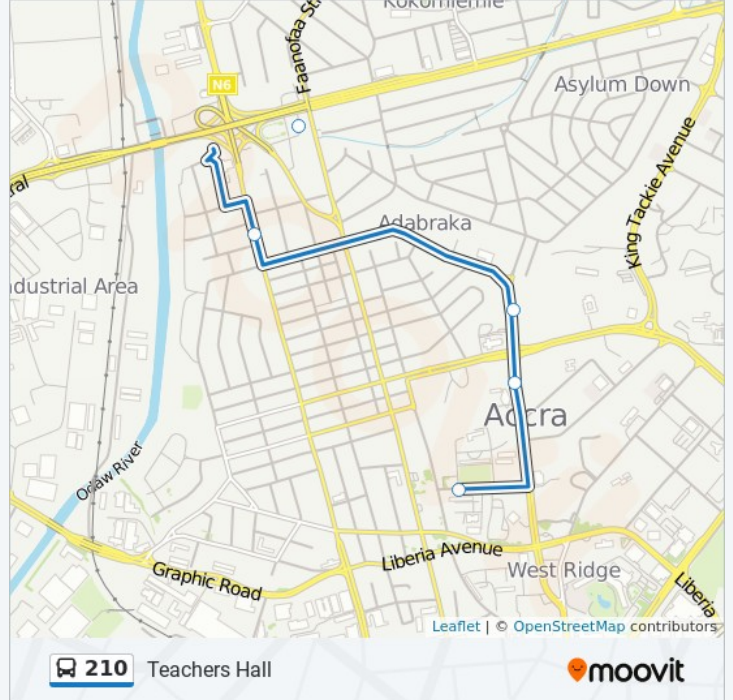

 210

Circle

[View In Website Mode](#)

The 210 bus line (Circle) has 2 routes. For regular weekdays, their operation hours are:

(1) Circle: 5:00 AM - 9:55 PM(2) Teachers Hall: 5:00 AM - 9:55 PM

Use the Moovit App to find the closest 210 bus station near you and find out when is the next 210 bus arriving.

210 bus Info

Direction: Circle

Stops: 5

Trip Duration: 8 min

Line Summary:

Direction: Teachers Hall

5 stops

[VIEW LINE SCHEDULE](#)

Circle

Dance Bar

Cathedral

Museum

Teachers Hall

210 bus Time Schedule

Teachers Hall Route Timetable:

Sunday	5:00 AM - 9:55 PM
Monday	5:00 AM - 9:55 PM
Tuesday	5:00 AM - 9:55 PM
Wednesday	5:00 AM - 9:55 PM
Thursday	5:00 AM - 9:55 PM
Friday	5:00 AM - 9:55 PM
Saturday	5:00 AM - 9:55 PM

210 bus Info

Direction: Teachers Hall

Stops: 5

Trip Duration: 16 min

Line Summary:

210 bus time schedules and route maps are available in an offline PDF at moovitapp.com. Use the [Moovit App](#) to see live bus times, train schedule or subway schedule, and step-by-step directions for all public transit in Accra.