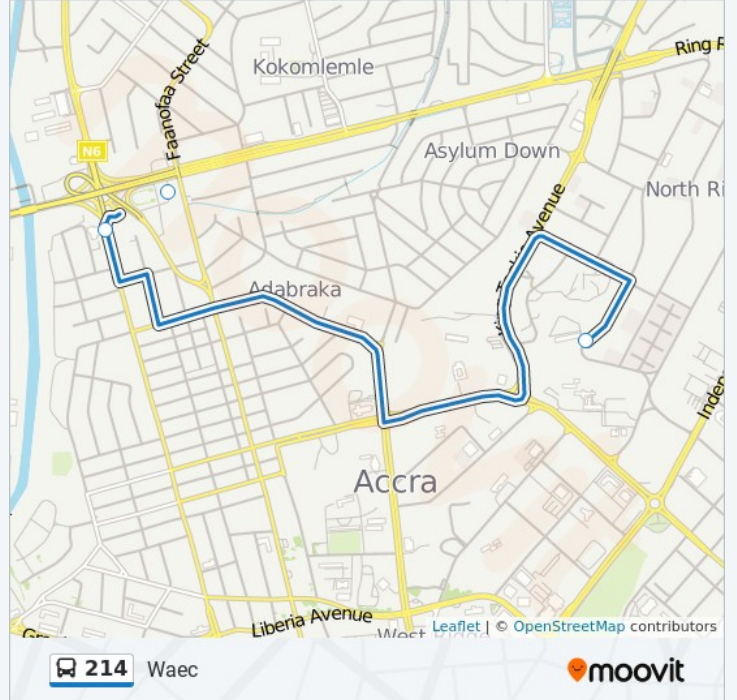

Direction: Circle

5 stops

[VIEW LINE SCHEDULE](#)

Waec

Ridge Hospital

Adabraka Market

Mr. Biggs

Circle

214 bus Info

Direction: Circle

Stops: 5

Trip Duration: 11 min

Line Summary:

Direction: Waec

3 stops

[VIEW LINE SCHEDULE](#)

Circle

Commercial Bank

Waec

214 bus Time Schedule

Waec Route Timetable:

Sunday	5:00 AM - 9:55 PM
Monday	5:00 AM - 9:55 PM
Tuesday	5:00 AM - 9:55 PM
Wednesday	5:00 AM - 9:55 PM
Thursday	5:00 AM - 9:55 PM
Friday	5:00 AM - 9:55 PM
Saturday	5:00 AM - 9:55 PM

214 bus Info

Direction: Waec

Stops: 3

Trip Duration: 15 min

Line Summary:

214 bus time schedules and route maps are available in an offline PDF at moovitapp.com. Use the [Moovit App](#) to see live bus times, train schedule or subway schedule, and step-by-step directions for all public transit in Accra.