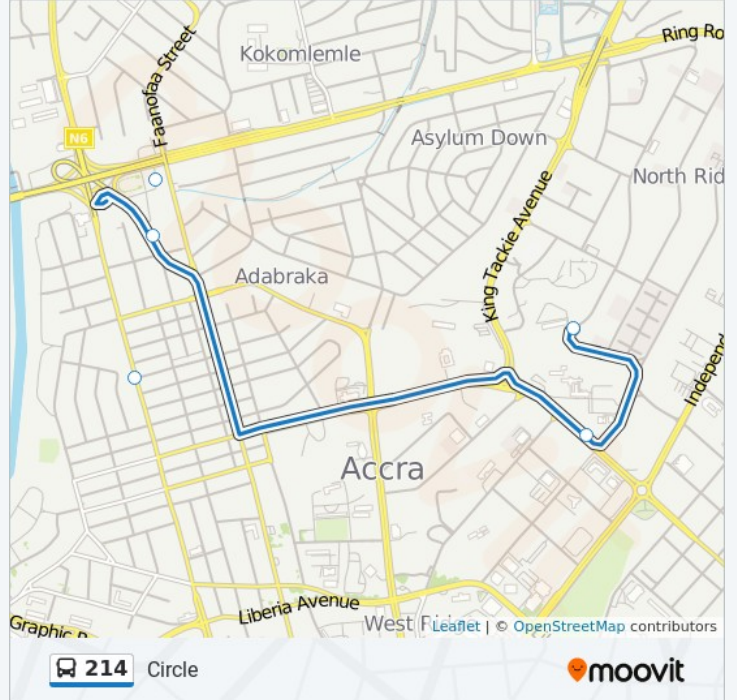

 **214**

Circle

[View In Website Mode](#)

The 214 bus line (Circle) has 2 routes. For regular weekdays, their operation hours are:

(1) Circle: 5:00 AM - 9:55 PM(2) Waec: 5:00 AM - 9:55 PM

Use the Moovit App to find the closest 214 bus station near you and find out when is the next 214 bus arriving.

Direction: Circle

5 stops

[VIEW LINE SCHEDULE](#)

Waec

Ridge Hospital

Adabraka Market

Mr. Biggs

Circle

214 bus Time Schedule

Circle Route Timetable:

Sunday	5:00 AM - 9:55 PM
Monday	5:00 AM - 9:55 PM
Tuesday	5:00 AM - 9:55 PM
Wednesday	5:00 AM - 9:55 PM
Thursday	5:00 AM - 9:55 PM
Friday	5:00 AM - 9:55 PM
Saturday	5:00 AM - 9:55 PM

214 bus Info

Direction: Circle

Stops: 5

Trip Duration: 11 min

Line Summary:

Direction: Waec

3 stops

[VIEW LINE SCHEDULE](#)