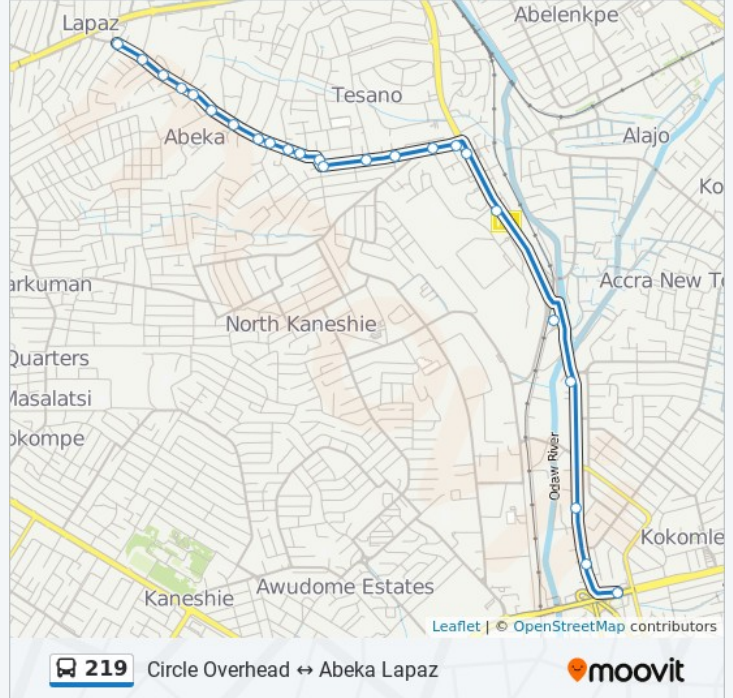

 219

Circle Overhead ↔ Abeka Lapaz

[View In Website Mode](#)

The 219 bus line (Circle Overhead ↔ Abeka Lapaz) has 2 routes. For regular weekdays, their operation hours are:
 (1) Abeka Lapaz: 5:00 AM - 9:55 PM (2) Circle Overhead: 5:00 AM - 9:55 PM
 Use the Moovit App to find the closest 219 bus station near you and find out when is the next 219 bus arriving.

Direction: Abeka Lapaz

24 stops

[VIEW LINE SCHEDULE](#)

- Circle Overhead
- Circle Post Office
- Circle Asoredanho
- Caprice
- Alajo
- Cat
- Abeka Junction
- Abeka Junction Curve
- Fitting Shop
- Abrantie
- Tesano Gardens
- Total
- Total Curve
- Abeka Bcos Junction
- Pnp Junction
- Adom Junction
- Free Pipe
- Abeka Main Market
- Fadama
- Eno
- Fadama Junction
- Abeka Post Office

219 bus Info

Direction: Abeka Lapaz

Stops: 24

Trip Duration: 29 min

Line Summary:

Abotare

Abeka Lapaz Last Stop

Direction: Circle Overhead

21 stops

[VIEW LINE SCHEDULE](#)

Abeka Lapaz Last Stop

Abotare

Abeka Post Office

Fadama Junction

Eno

Fadama