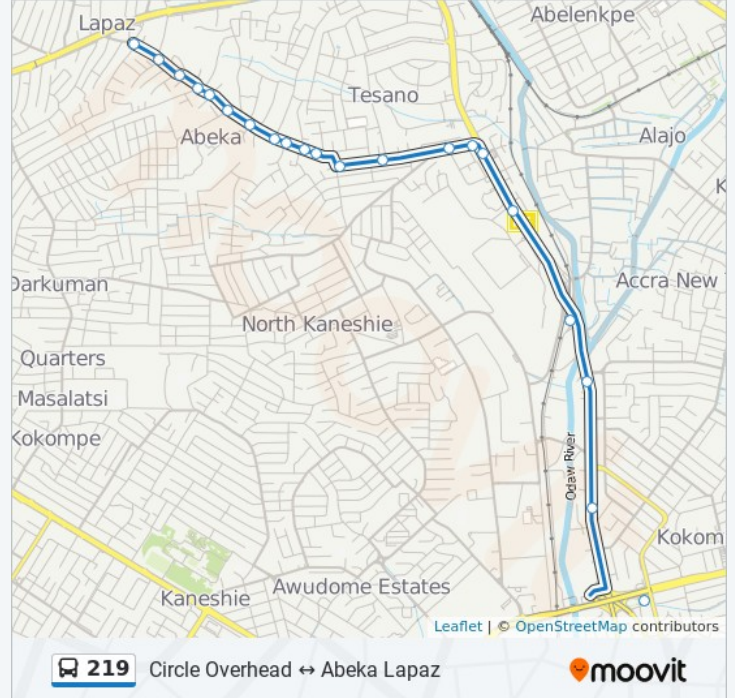

Direction: Abeka Lapaz

24 stops

[VIEW LINE SCHEDULE](#)

- Circle Overhead
- Circle Post Office
- Circle Asoredanho
- Caprice
- Alajo
- Cat
- Abeka Junction
- Abeka Junction Curve
- Fitting Shop
- Abrantie
- Tesano Gardens
- Total
- Total Curve
- Abeka Bcos Junction
- Pnp Junction
- Adom Junction
- Free Pipe
- Abeka Main Market
- Fadama
- Eno
- Fadama Junction
- Abeka Post Office

Abeka Junction Curve

Abeka Junction

Cat

Alajo

219 bus Time Schedule

Circle Overhead Route Timetable:

Sunday	5:00 AM - 9:55 PM
Monday	5:00 AM - 9:55 PM
Tuesday	5:00 AM - 9:55 PM
Wednesday	5:00 AM - 9:55 PM
Thursday	5:00 AM - 9:55 PM
Friday	5:00 AM - 9:55 PM
Saturday	5:00 AM - 9:55 PM

219 bus Info

Direction: Circle Overhead

Stops: 21

Trip Duration: 31 min

Line Summary:

Caprice

Circle Asoredanho

Circle

219 bus time schedules and route maps are available in an offline PDF at moovitapp.com. Use the [Moovit App](#) to see live bus times, train schedule or subway schedule, and step-by-step directions for all public transit in Accra.