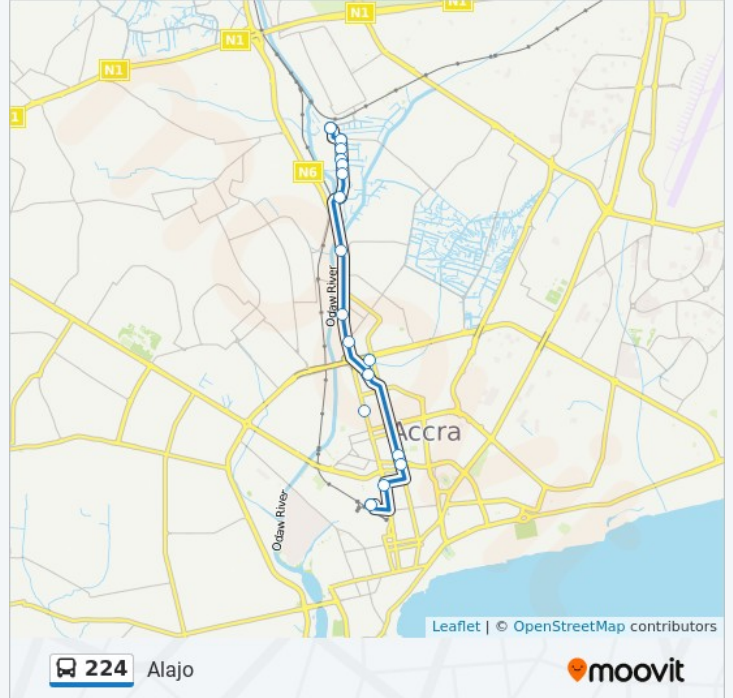

**Direction: Accra Cmb**

20 stops

[VIEW LINE SCHEDULE](#)

- Alajo
- Alajo T-Junction
- Pele
- Taxi Rank Alajo
- Filling Station
- Alajo Market
- Caprice
- Avenor
- Circle Asoredanho
- Ashongman
- Vodafone
- PTC
- Dance Bar
- Adabraka
- Adabraka Market
- Roxy Cinema
- Kingsway
- Railways
- Kingsway
- Accra Cmb

- Accra Cmb
- Kingsway
- Starlite
- Champion
- Adabraka Market
- Mr. Biggs
- Circle
- Circle Post Office
- Circle Asoredanho
- Caprice
- Alajo Market
- Filling Station
- Sarbah Junction
- Taxi Rank Alajo
- Pele
- Alajo T-Junction
- Alajo

**224 bus Time Schedule**

Alajo Route Timetable:

Sunday	5:00 AM - 9:30 PM
Monday	5:00 AM - 9:30 PM
Tuesday	5:00 AM - 9:30 PM
Wednesday	5:00 AM - 9:30 PM
Thursday	5:00 AM - 9:30 PM
Friday	5:00 AM - 9:30 PM
Saturday	5:00 AM - 9:30 PM

**224 bus Info**

**Direction:** Alajo

**Stops:** 17

**Trip Duration:** 55 min

**Line Summary:**

224 bus time schedules and route maps are available in an offline PDF at [moovitapp.com](https://moovitapp.com). Use the [Moovit App](#) to see live bus times, train schedule or subway schedule, and step-by-step directions for all public transit in Accra.