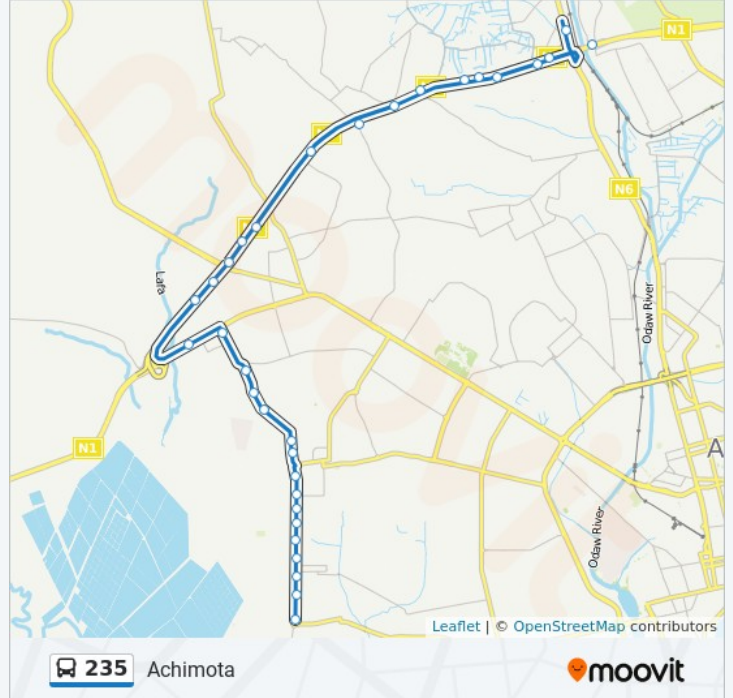

 235

Achimota

[View In Website Mode](#)

The 235 bus line (Achimota) has 2 routes. For regular weekdays, their operation hours are:

(1) Achimota: 5:00 AM - 9:00 PM (2) Dansoman: 5:00 AM - 9:00 PM

Use the Moovit App to find the closest 235 bus station near you and find out when is the next 235 bus arriving.

**Direction: Achimota**

32 stops

[VIEW LINE SCHEDULE](#)

- Exhibition (Dansoman)
- Dansoman Market
- Dansoman Police Station
- Dansoman Control
- Emmanuel Presby
- Sahara
- Beecham
- Mama's Inn
- Dansoman Roundabout
- St. Martin Depores
- Oxygen (O2)
- Ave Maria
- Thirteen
- Dela
- Sakaman
- Mallam Market
- Water Works
- Vineyard
- Awoshie
- Been To
- Kwashieman
- Hong Kong

**235 bus Info**

**Direction:** Achimota

**Stops:** 32

**Trip Duration:** 65 min

**Line Summary:**

Nyamekye  
 Abrantie  
 Abeka Lapaz  
 Bambolino  
 Lapaz Market  
 Fly Top  
 Suzzy's Inn  
 Akweteyman  
 Achimota Overhead  
 Achimota Old Station

**Direction: Dansoman**

35 stops  
[VIEW LINE SCHEDULE](#)

Achimota Old Station  
 Akweteyman  
 Fly Top  
 Lapaz Market  
 Bambolino  
 Nii Boi Town Junction  
 Abeka Lapaz  
 Las Palmas  
 Abrantie  
 Nyamekye Junction  
 Kata  
 Hong Kong  
 Kwashieman Junction  
 Been To  
 Vineyard  
 Awoshie Vineyard  
 Water Works  
 Mallam Market