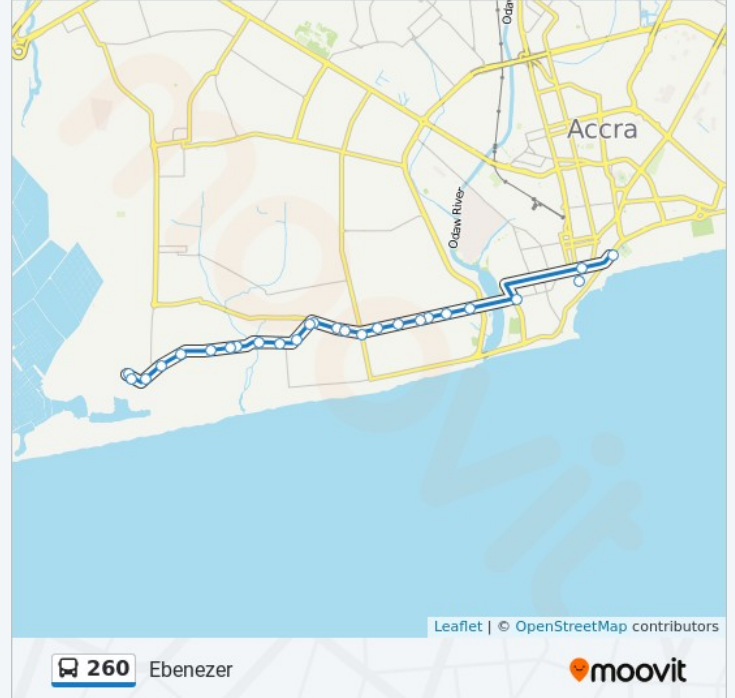

260 bus Info

Direction: Accra Bishop

Stops: 29

Trip Duration: 43 min

Line Summary:

- Fire Service
- Lighthouse
- One Way
- Ussher Fort
- Salaga Market
- Post Office
- Accra Bishop

Direction: Ebenezer

26 stops

[VIEW LINE SCHEDULE](#)

- Accra Bishop
- Post Office
- Accra Post Office
- Utc
- Korle-Bu Barber
- Korle Bu
- Total
- New Station
- Awotsɛ Kojo
- Plaza
- Mamprobi Shell
- Mamprobi Police Station
- Rainbow
- Mamprobi Methodist
- Methodist
- Bamboi
- Usa
- Lotto House

260 bus Info

Direction: Ebenezer

Stops: 26

Trip Duration: 32 min

Line Summary:

205

Agege

Zone 6

Karikari

Agege Last Stop

Atomic

Curve

Point 6

260 bus time schedules and route maps are available in an offline PDF at moovitapp.com. Use the [Moovit App](#) to see live bus times, train schedule or subway schedule, and step-by-step directions for all public transit in Accra.