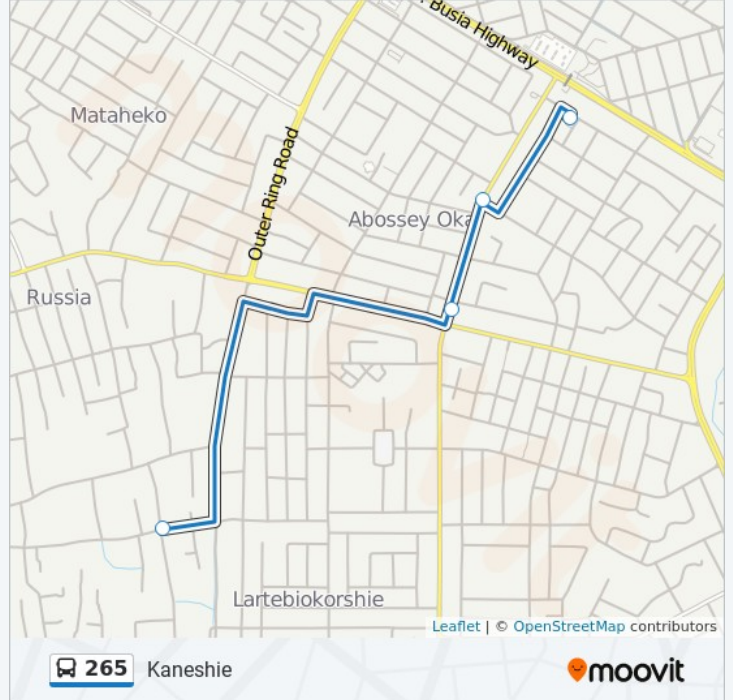

265

Kaneshie

View In Website Mode

The 265 bus line (Kaneshie) has 2 routes. For regular weekdays, their operation hours are:

(1) Kaneshie: 5:00 AM - 9:48 PM(2) Sukura: 5:00 AM - 9:48 PM

Use the Moovit App to find the closest 265 bus station near you and find out when is the next 265 bus arriving.

**Direction: Kaneshie**

4 stops

[VIEW LINE SCHEDULE](#)

Sukura

Zongo Junction

Asoredan Ho

Kaneshie

**265 bus Time Schedule**

**265 bus Info**

**Direction:** Kaneshie

**Stops:** 4

**Trip Duration:** 15 min

**Line Summary:**

**Direction: Sukura**

8 stops

[VIEW LINE SCHEDULE](#)

- Kaneshie
- Zongo Junction
- Club Corner
- Great Lamptey
- Flamingo
- Banku Junction
- Borla Junction
- Sukura

**265 bus Time Schedule**

Sukura Route Timetable:

Sunday	5:00 AM - 9:48 PM
Monday	5:00 AM - 9:48 PM
Tuesday	5:00 AM - 9:48 PM
Wednesday	5:00 AM - 9:48 PM
Thursday	5:00 AM - 9:48 PM
Friday	5:00 AM - 9:48 PM
Saturday	5:00 AM - 9:48 PM