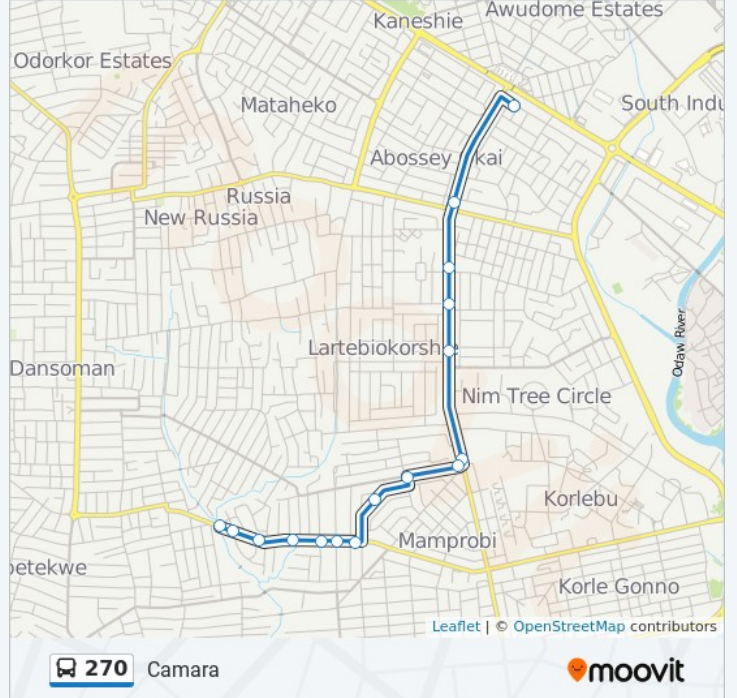

 270

Camara

[View In Website Mode](#)

The 270 bus line (Camara) has 2 routes. For regular weekdays, their operation hours are:

(1) Camara: 5:00 AM - 9:50 PM(2) Kaneshie: 5:00 AM - 9:50 PM

Use the Moovit App to find the closest 270 bus station near you and find out when is the next 270 bus arriving.

Direction: Camara

16 stops

[VIEW LINE SCHEDULE](#)

Kaneshie
Zongo Junction
Pipeier Naa
Black Smith
Radio Gold
Salvation Army
Summerhut
Downright
Clinic
Akoshi Junction Mamprobi
Ibe (Camara)
Nku Kpotoi
Camara Junction
Mangoase
Bank
Camara (Station)

270 bus Time Schedule

Camara Route Timetable:

Sunday	5:00 AM - 9:50 PM
Monday	5:00 AM - 9:50 PM
Tuesday	5:00 AM - 9:50 PM
Wednesday	5:00 AM - 9:50 PM
Thursday	5:00 AM - 9:50 PM
Friday	5:00 AM - 9:50 PM
Saturday	5:00 AM - 9:50 PM

270 bus Info

Direction: Camara

Stops: 16

Trip Duration: 21 min

Line Summary:

Direction: Kaneshie

17 stops

[VIEW LINE SCHEDULE](#)