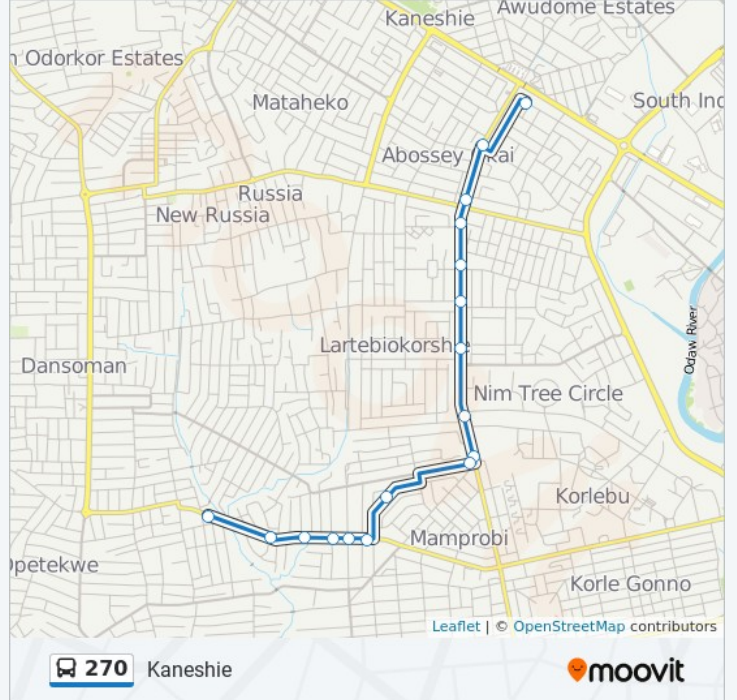

Direction: Camara

16 stops

[VIEW LINE SCHEDULE](#)

Kaneshie
Zongo Junction
Pipeier Naa
Black Smith
Radio Gold
Salvation Army
Summerhut
Downright
Clinic
Akoshi Junction Mamprobi
Ibe (Camara)
Nku Kpotoi
Camara Junction
Mangoase
Bank
Camara (Station)

- Camara
- Mangoase
- Camara Junction
- Nku Kpotoi
- Ibe (Camara)
- Akoshi Junction Mamprobi
- Clinic
- Summerhut
- Salvation Army
- Korle Bu Junction
- Radio Gold
- Black Smith
- Pipeier Naa
- Kasoa Station
- Zongo Junction
- Asoredan Ho
- Kaneshie

270 bus Time Schedule

Kaneshie Route Timetable:

Sunday	5:00 AM - 9:50 PM
Monday	5:00 AM - 9:50 PM
Tuesday	5:00 AM - 9:50 PM
Wednesday	5:00 AM - 9:50 PM
Thursday	5:00 AM - 9:50 PM
Friday	5:00 AM - 9:50 PM
Saturday	5:00 AM - 9:50 PM

270 bus Info

Direction: Kaneshie

Stops: 17

Trip Duration: 20 min

Line Summary:

270 bus time schedules and route maps are available in an offline PDF at moovitapp.com. Use the [Moovit App](#) to see live bus times, train schedule or subway schedule, and step-by-step directions for all public transit in Accra.