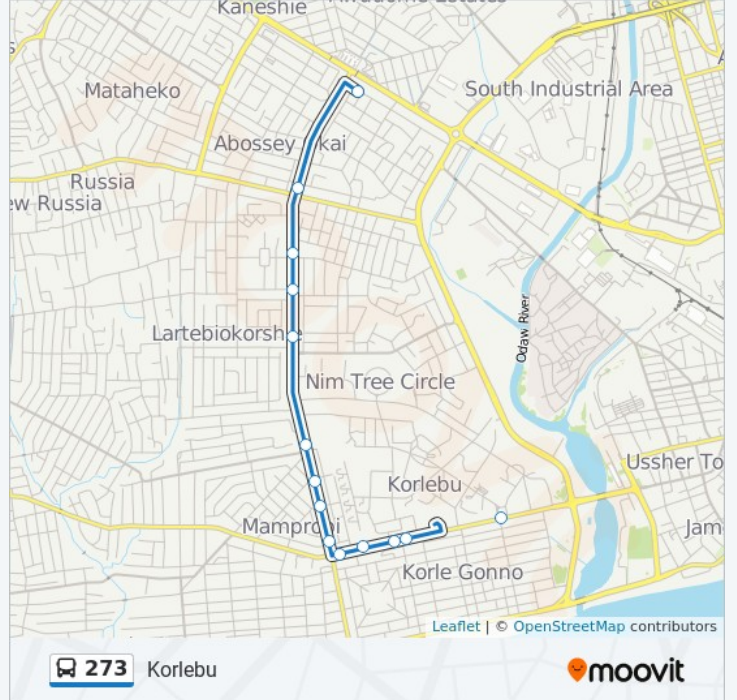

## 273 bus Info

**Direction:** Kaneshie

**Stops:** 16

**Trip Duration:** 19 min

**Line Summary:**

**Direction: Korlebu**

14 stops

[VIEW LINE SCHEDULE](#)

- Kaneshie
- Zongo Junction
- Pipeier Naa
- Black Smith
- Radio Gold
- Salvation Army
- Sempe First
- Sempe Second
- Mamprobi Station
- Mamprobi Post Office
- Plaza
- Electricity
- Awotse Kojo
- Korle Bu

**273 bus Time Schedule**

Korlebu Route Timetable:

Sunday	5:00 AM - 9:45 PM
Monday	5:00 AM - 9:45 PM
Tuesday	5:00 AM - 9:45 PM
Wednesday	5:00 AM - 9:45 PM
Thursday	5:00 AM - 9:45 PM
Friday	5:00 AM - 9:45 PM
Saturday	5:00 AM - 9:45 PM

**273 bus Info**

**Direction:** Korlebu

**Stops:** 14

**Trip Duration:** 16 min

**Line Summary:**

273 bus time schedules and route maps are available in an offline PDF at [moovitapp.com](https://moovitapp.com). Use the [Moovit App](#) to see live bus times, train schedule or subway schedule, and step-by-step directions for all public transit in Accra.