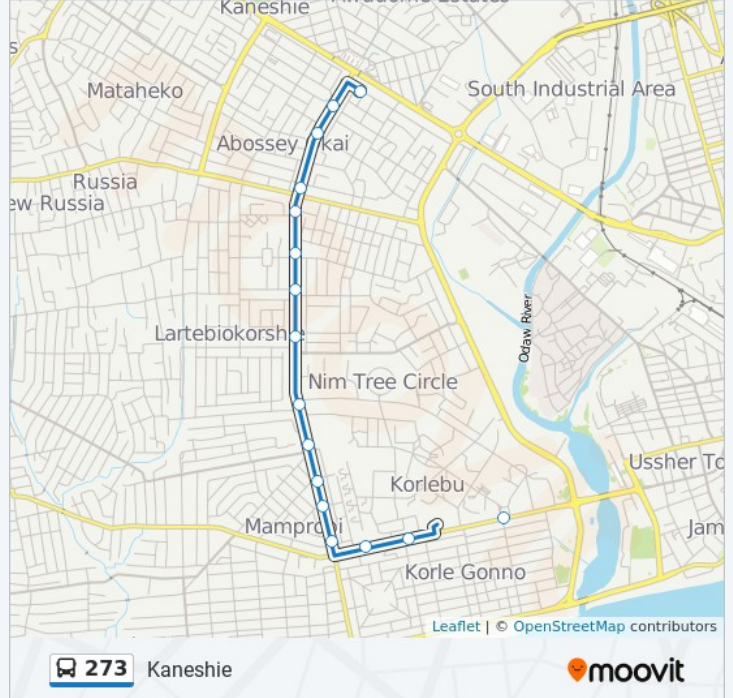

 273

Kaneshie

[View In Website Mode](#)

The 273 bus line (Kaneshie) has 2 routes. For regular weekdays, their operation hours are:

(1) Kaneshie: 5:00 AM - 9:45 PM(2) Korlebu: 5:00 AM - 9:45 PM

Use the Moovit App to find the closest 273 bus station near you and find out when is the next 273 bus arriving.

## Direction: Kaneshie

16 stops

[VIEW LINE SCHEDULE](#)

Korle Bu  
Awotsɛ Kojo  
Plaza  
Mamprobi Station  
Sempe First  
Sempe Second  
Salvation Army  
Korle Bu Junction  
Radio Gold  
Black Smith  
Pipeier Naa  
Kasoa Station  
Zongo Junction  
Asoredan Ho  
Dansoman Junction  
Kaneshie

## 273 bus Time Schedule

Kaneshie Route Timetable:

Sunday	5:00 AM - 9:45 PM
Monday	5:00 AM - 9:45 PM
Tuesday	5:00 AM - 9:45 PM
Wednesday	5:00 AM - 9:45 PM
Thursday	5:00 AM - 9:45 PM
Friday	5:00 AM - 9:45 PM
Saturday	5:00 AM - 9:45 PM

## 273 bus Info

**Direction:** Kaneshie

**Stops:** 16

**Trip Duration:** 19 min

**Line Summary:**

**Direction: Korlebu**

14 stops

[VIEW LINE SCHEDULE](#)