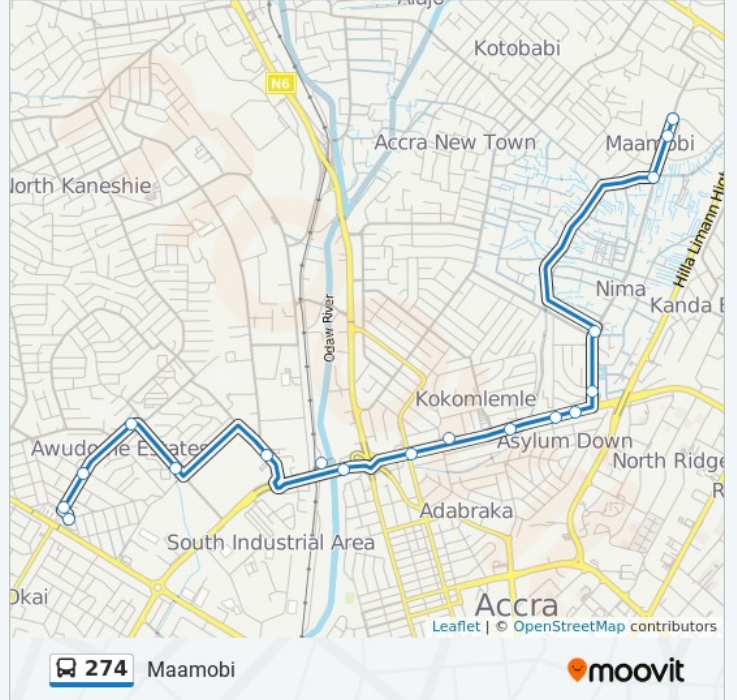

 274

Kaneshie

[View In Website Mode](#)

The 274 bus line (Kaneshie) has 2 routes. For regular weekdays, their operation hours are:

(1) Kaneshie: 5:00 AM - 9:00 PM(2) Maamobi: 5:00 AM - 9:00 PM

Use the Moovit App to find the closest 274 bus station near you and find out when is the next 274 bus arriving.

Circle Last Stop

Mami Dokuno

Equip

Paloma

Multi Choice

Kanda

Nima Police Station

Nima Roundabout

Gutter

Mawarko

Maamobi

274 bus Time Schedule

Maamobi Route Timetable:

Sunday	5:00 AM - 9:00 PM
Monday	5:00 AM - 9:00 PM
Tuesday	5:00 AM - 9:00 PM
Wednesday	5:00 AM - 9:00 PM
Thursday	5:00 AM - 9:00 PM
Friday	5:00 AM - 9:00 PM
Saturday	5:00 AM - 9:00 PM

274 bus Info

Direction: Maamobi

Stops: 18

Trip Duration: 58 min

Line Summary:

274 bus time schedules and route maps are available in an offline PDF at moovitapp.com. Use the [Moovit App](#) to see live bus times, train schedule or subway schedule, and step-by-step directions for all public transit in Accra.