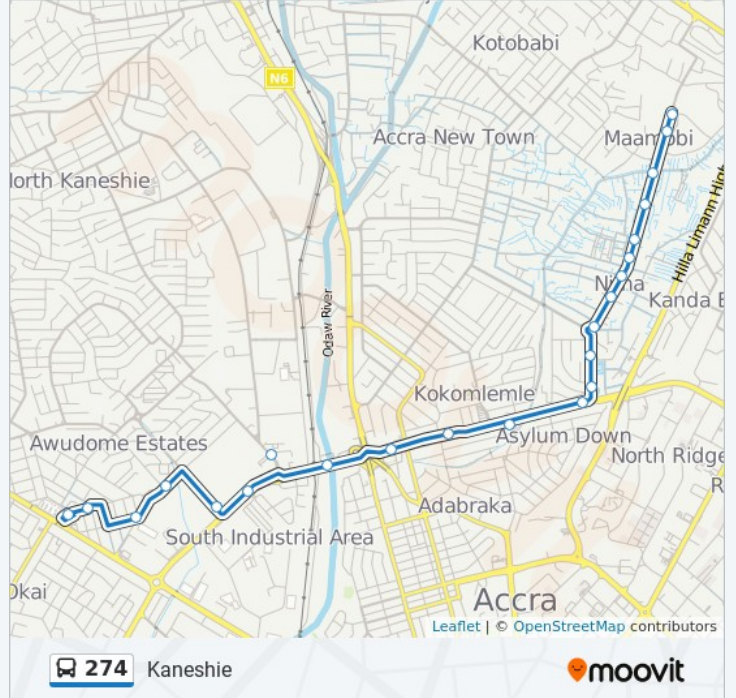

 274

Kaneshie

[View In Website Mode](#)

The 274 bus line (Kaneshie) has 2 routes. For regular weekdays, their operation hours are:

(1) Kaneshie: 5:00 AM - 9:00 PM(2) Maamobi: 5:00 AM - 9:00 PM

Use the Moovit App to find the closest 274 bus station near you and find out when is the next 274 bus arriving.

274 bus Info

Direction: Kaneshie

Stops: 23

Trip Duration: 69 min

Line Summary:

Kaneshie Market Station

Direction: Maamobi

18 stops

[VIEW LINE SCHEDULE](#)

Kaneshie Market Station

Kaneshie Market Bus Stop

Social Welfare

Roundabout

Awudome

Fan Milk

Neoplan

Circle Last Stop

Mami Dokuno

Equip

Paloma

Multi Choice

Kanda

Nima Police Station

Nima Roundabout