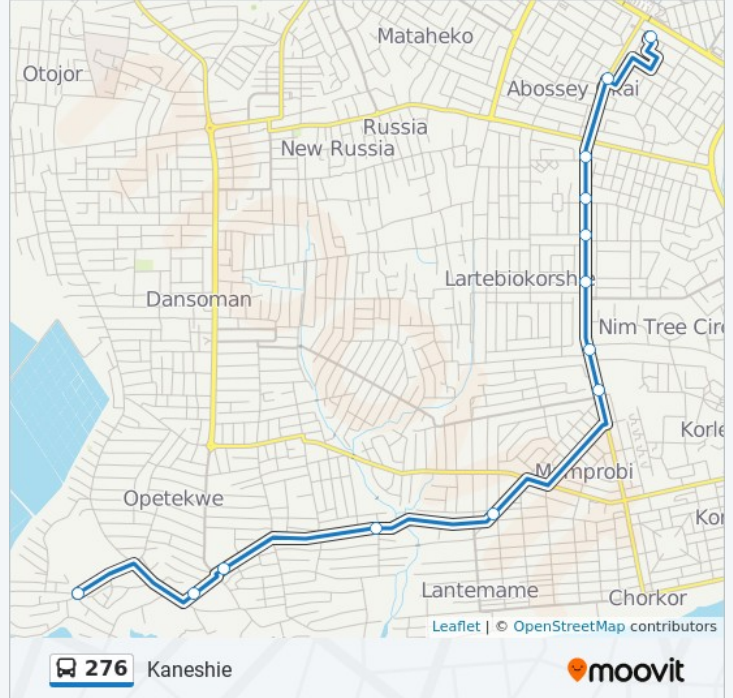

 276

Kaneshie

[View In Website Mode](#)

The 276 bus line (Kaneshie) has 2 routes. For regular weekdays, their operation hours are:

(1) Kaneshie: 5:00 AM - 9:50 PM (2) Mamponse: 5:00 AM - 9:50 PM

Use the Moovit App to find the closest 276 bus station near you and find out when is the next 276 bus arriving.

Kaneshie Route Timetable:

Sunday	5:00 AM - 9:50 PM
Monday	5:00 AM - 9:50 PM
Tuesday	5:00 AM - 9:50 PM
Wednesday	5:00 AM - 9:50 PM
Thursday	5:00 AM - 9:50 PM
Friday	5:00 AM - 9:50 PM
Saturday	5:00 AM - 9:50 PM

276 bus Info

Direction: Kaneshie

Stops: 13

Trip Duration: 39 min

Line Summary:

Direction: Mamponse

14 stops

[VIEW LINE SCHEDULE](#)

- Kaneshie
- Methodist
- Bamboi
- Usa
- Lotto House
- 205
- Agege
- Zone 6
- Karikari
- Agege Last Stop
- Atomic
- Point 6
- Ebenezer
- Mamponse

276 bus Time Schedule

Mamponse Route Timetable:

Sunday	5:00 AM - 9:50 PM
Monday	5:00 AM - 9:50 PM
Tuesday	5:00 AM - 9:50 PM
Wednesday	5:00 AM - 9:50 PM
Thursday	5:00 AM - 9:50 PM
Friday	5:00 AM - 9:50 PM
Saturday	5:00 AM - 9:50 PM