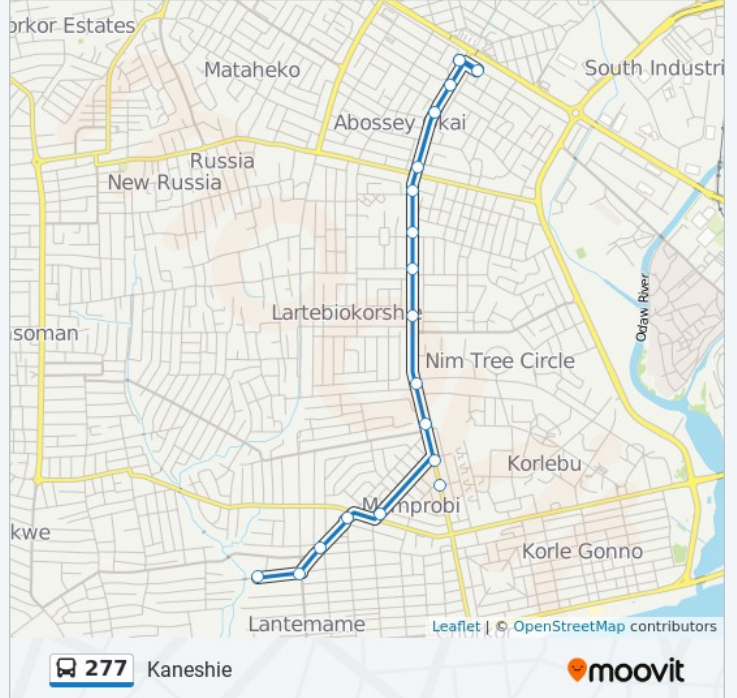

## Kaneshie

[View In Website Mode](#)

The 277 bus line (Kaneshie) has 2 routes. For regular weekdays, their operation hours are:

(1) Kaneshie: 5:00 AM - 9:56 PM (2) Mamprobi Alhaji: 5:00 AM - 9:56 PM

Use the Moovit App to find the closest 277 bus station near you and find out when is the next 277 bus arriving.

### Direction: Kaneshie

18 stops

[VIEW LINE SCHEDULE](#)

- Mamprobi Alhaji Station
- Alhaji Junction
- Bamboi
- Methodist
- Abodwe
- Sempe Second
- Sempe First
- Salvation Army
- Korle Bu Junction
- Radio Gold
- Black Smith
- Pipeier Naa
- Kasoa Station
- Zongo Junction
- Asoredan Ho
- Dansoman Junction
- Kaneshie
- Kaneshie Takoradi Station

### 277 bus Time Schedule

Kaneshie Route Timetable:

Sunday	5:00 AM - 9:56 PM
Monday	5:00 AM - 9:56 PM
Tuesday	5:00 AM - 9:56 PM
Wednesday	5:00 AM - 9:56 PM
Thursday	5:00 AM - 9:56 PM
Friday	5:00 AM - 9:56 PM
Saturday	5:00 AM - 9:56 PM

### 277 bus Info

**Direction:** Kaneshie

**Stops:** 18

**Trip Duration:** 20 min

**Line Summary:**

**Direction: Mamprobi Alhaji**

7 stops

[VIEW LINE SCHEDULE](#)