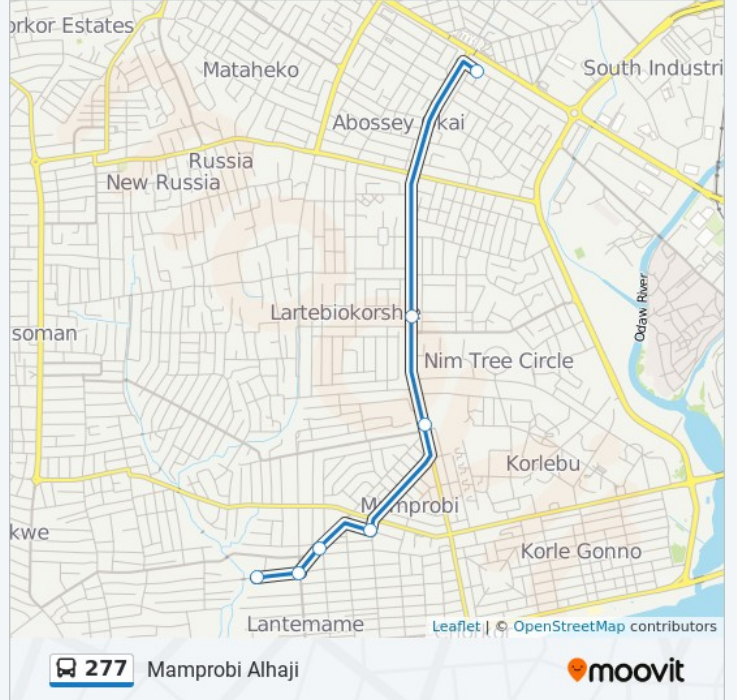

## Kaneshie

[View In Website Mode](#)

The 277 bus line (Kaneshie) has 2 routes. For regular weekdays, their operation hours are:

(1) Kaneshie: 5:00 AM - 9:56 PM (2) Mamprobi Alhaji: 5:00 AM - 9:56 PM

Use the Moovit App to find the closest 277 bus station near you and find out when is the next 277 bus arriving.

### 277 bus Info

**Direction:** Kaneshie

**Stops:** 18

**Trip Duration:** 20 min

**Line Summary:**

**Direction: Mamprobi Alhaji**

7 stops

[VIEW LINE SCHEDULE](#)

- Kaneshie
- Radio Gold
- Salvation Army
- Junction
- Bamboi
- Jb Spot
- Mamprobi Alhaji Station

**277 bus Time Schedule**

Mamprobi Alhaji Route Timetable:

Sunday	5:00 AM - 9:56 PM
Monday	5:00 AM - 9:56 PM
Tuesday	5:00 AM - 9:56 PM
Wednesday	5:00 AM - 9:56 PM
Thursday	5:00 AM - 9:56 PM
Friday	5:00 AM - 9:56 PM
Saturday	5:00 AM - 9:56 PM

**277 bus Info**

**Direction:** Mamprobi Alhaji

**Stops:** 7

**Trip Duration:** 25 min

**Line Summary:**

277 bus time schedules and route maps are available in an offline PDF at [moovitapp.com](https://moovitapp.com). Use the [Moovit App](#) to see live bus times, train schedule or subway schedule, and step-by-step directions for all public transit in Accra.