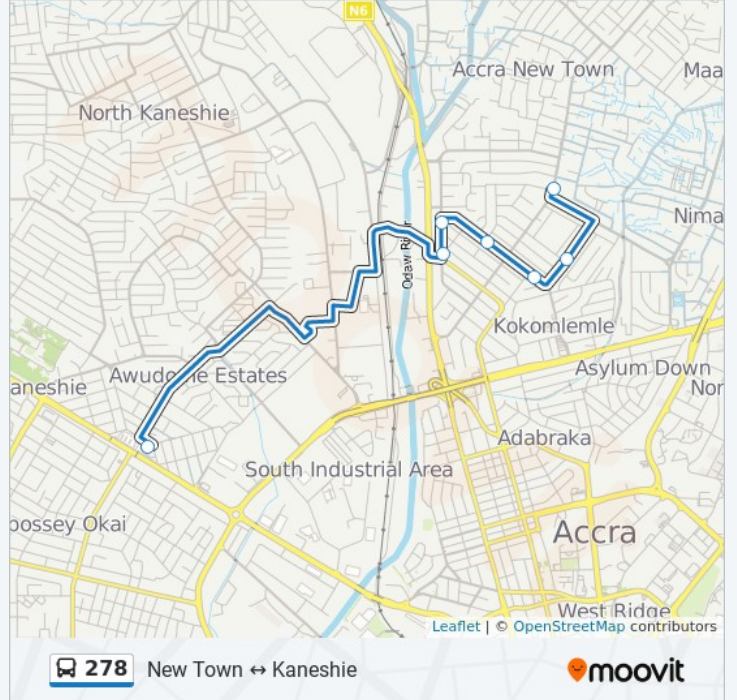

278

New Town ↔ Kaneshie

View In Website Mode

The 278 bus line (New Town ↔ Kaneshie) has 2 routes. For regular weekdays, their operation hours are:

(1) Kaneshie: 5:00 AM - 9:40 PM(2) New Town: 5:00 AM - 9:40 PM

278 bus Info

Direction: Kaneshie

Stops: 5

Trip Duration: 61 min

Line Summary:

Direction: New Town

7 stops

[VIEW LINE SCHEDULE](#)

New Town Route Timetable:

Sunday	5:00 AM - 9:40 PM
Monday	5:00 AM - 9:40 PM
Tuesday	5:00 AM - 9:40 PM
Wednesday	5:00 AM - 9:40 PM
Thursday	5:00 AM - 9:40 PM
Friday	5:00 AM - 9:40 PM
Saturday	5:00 AM - 9:40 PM

278 bus Info

Direction: New Town

Stops: 7

Trip Duration: 64 min

Line Summary:

278 bus time schedules and route maps are available in an offline PDF at moovitapp.com. Use the [Moovit App](#) to see live bus times, train schedule or subway schedule, and step-by-step directions for all public transit in Accra.