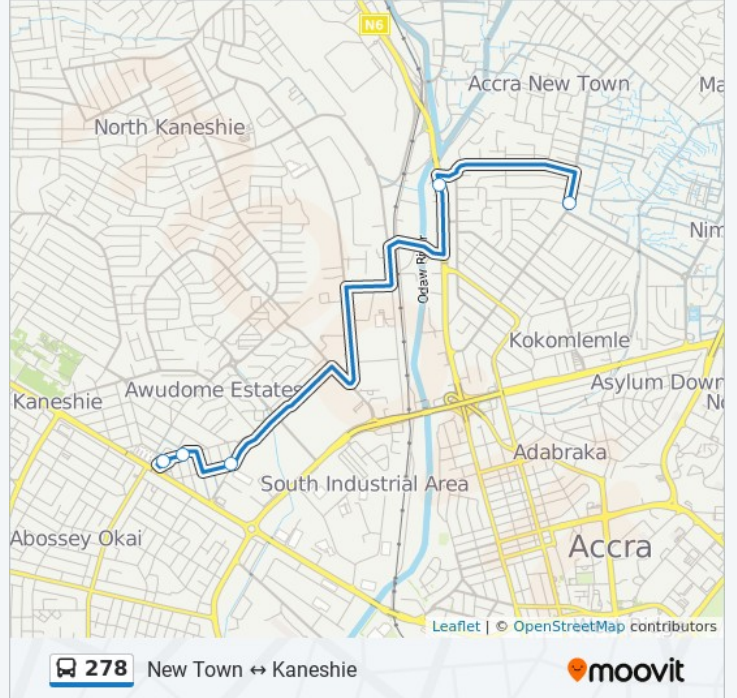

Use the Moovit App to find the closest 278 bus station near you and find out when is the next 278 bus arriving.

Direction: Kaneshie

5 stops

[VIEW LINE SCHEDULE](#)

New Town

Caprice

Pamprom

Kaneshie Last Stop

Kaneshie Market Station

278 bus Time Schedule

Kaneshie Route Timetable:

Sunday	5:00 AM - 9:40 PM
Monday	5:00 AM - 9:40 PM
Tuesday	5:00 AM - 9:40 PM
Wednesday	5:00 AM - 9:40 PM
Thursday	5:00 AM - 9:40 PM
Friday	5:00 AM - 9:40 PM
Saturday	5:00 AM - 9:40 PM

278 bus Info

Direction: Kaneshie

Stops: 5

Trip Duration: 61 min

Line Summary:

Direction: New Town

7 stops

[VIEW LINE SCHEDULE](#)

New Town Route Timetable:

Sunday	5:00 AM - 9:40 PM
Monday	5:00 AM - 9:40 PM
Tuesday	5:00 AM - 9:40 PM
Wednesday	5:00 AM - 9:40 PM
Thursday	5:00 AM - 9:40 PM
Friday	5:00 AM - 9:40 PM
Saturday	5:00 AM - 9:40 PM