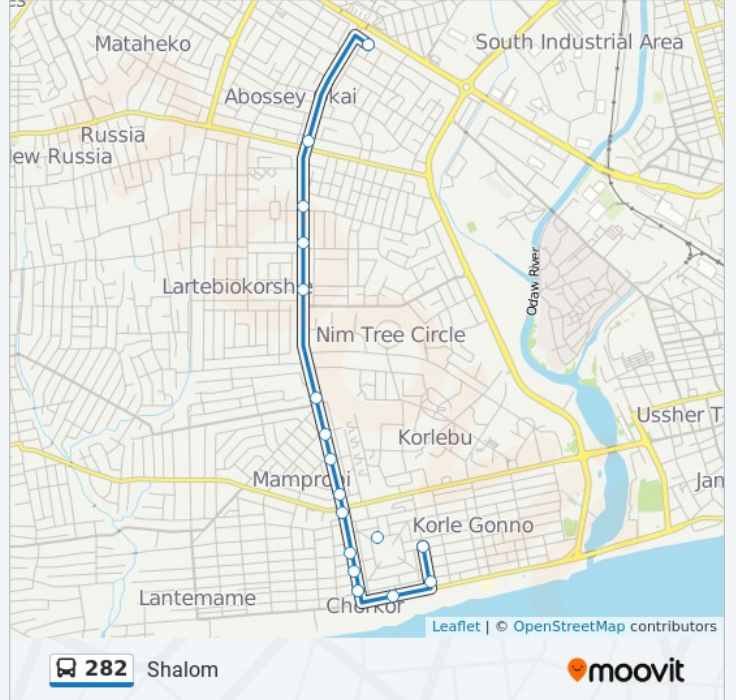

282 bus Info

Direction: Kaneshie

Stops: 18

Trip Duration: 22 min

Line Summary:

Direction: Shalom

18 stops

[VIEW LINE SCHEDULE](#)

- Kaneshie
- Zongo Junction
- Pipeier Naa
- Black Smith
- Radio Gold
- Salvation Army
- Sempe First
- Sempe Second
- Mamprobi Station
- Mamprobi Shell
- Market
- Banku Junction
- Duanase
- White House
- White House
- Hotel Junction
- Ejas
- Shalom

282 bus Time Schedule

Shalom Route Timetable:

Sunday	5:00 AM - 9:57 PM
Monday	5:00 AM - 9:57 PM
Tuesday	5:00 AM - 9:57 PM
Wednesday	5:00 AM - 9:57 PM
Thursday	5:00 AM - 9:57 PM
Friday	5:00 AM - 9:57 PM
Saturday	5:00 AM - 9:57 PM

282 bus Info

Direction: Shalom

Stops: 18

Trip Duration: 26 min

Line Summary:

282 bus time schedules and route maps are available in an offline PDF at moovitapp.com. Use the [Moovit App](#) to see live bus times, train schedule or subway schedule, and step-by-step directions for all public transit in Accra.